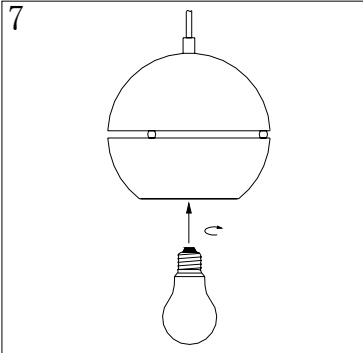

Line drawing of the item (with outline dimensions)

Item number: 17452/18/12

Installation drawing (the same as it in its instruction manual)

Technical details

materials used:	Metal
color:	brushed aluminium
dimmable and how is the fixture dimmable:	
size:	Height: 120cm Length: 18cm Width: 18cm Net Weight: 0.32Kg
power requirements:	220-240VAC 50Hz
bulb type and maximum Wattage:	E27 Max.60W
number of bulbs:	1xE27
IP degree:	IP20