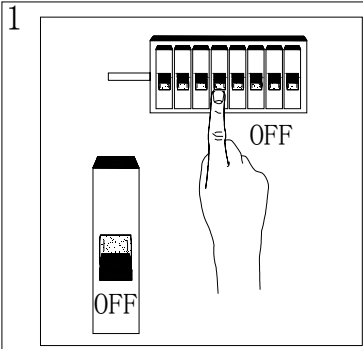

Line drawing of the item (with outline dimensions)

Item number: 17452/18/12

Installation drawing (the same as it in its instruction manual)

Technical details

materials used:	Metal
color:	brushed aluminium
dimmable and how is the fixture dimmable:	
size:	Height: 120cm Length: 18cm Width: 18cm Net Weight: 0.32Kg
power requirements:	220-240VAC 50Hz
bulb type and maximum Wattage:	E27 Max.60W
number of bulbs:	1xE27
IP degree:	IP20