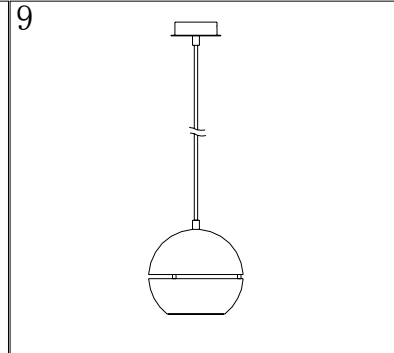

Line drawing of the item (with outline dimensions)

Item number: 17452/18/12

Installation drawing (the same as it in its instruction manual)

Technical details

materials used:	Metal
color:	brushed aluminium
dimmable and how is the fixture dimmable:	
size:	Height: 120cm Length: 18cm Width: 18cm Net Weight: 0.32Kg
power requirements:	220-240VAC 50Hz
bulb type and maximum Wattage:	E27 Max.60W
number of bulbs:	1xE27
IP degree:	IP20