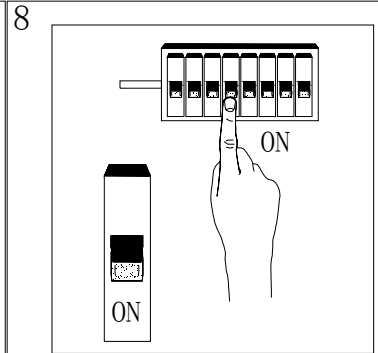

Line drawing of the item (with outline dimensions)

Item number: 17452/18/12

Installation drawing (the same as it in its instruction manual)

Technical details

materials used:	Metal
color:	brushed aluminium
dimmable and how is the fixture dimmable:	
size:	Height: 120cm Length: 18cm Width: 18cm Net Weight: 0.32Kg
power requirements:	220-240VAC 50Hz
bulb type and maximum Wattage:	E27 Max.60W
number of bulbs:	1xE27
IP degree:	IP20