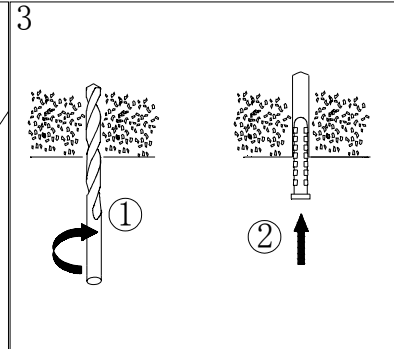

Line drawing of the item (with outline dimensions)

Item number: 17452/18/12

Installation drawing (the same as it in its instruction manual)

Technical details

materials used:	Metal
color:	brushed aluminium
dimmable and how is the fixture dimmable:	
size:	Height: 120cm Length: 18cm Width: 18cm Net Weight: 0.32Kg
power requirements:	220-240VAC 50Hz
bulb type and maximum Wattage:	E27 Max.60W
number of bulbs:	1xE27
IP degree:	IP20