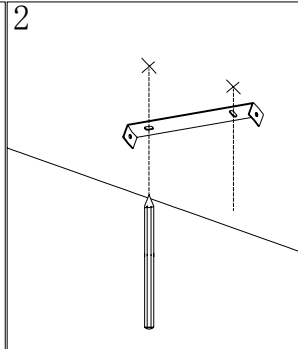

Line drawing of the item (with outline dimensions)

Item number: 17452/18/12

Installation drawing (the same as it in its instruction manual)

Technical details

materials used:	Metal
color:	brushed aluminium
dimmable and how is the fixture dimmable:	
size:	Height: 120cm Length: 18cm Width: 18cm Net Weight: 0.32Kg
power requirements:	220-240VAC 50Hz
bulb type and maximum Wattage:	E27 Max.60W
number of bulbs:	1xE27
IP degree:	IP20