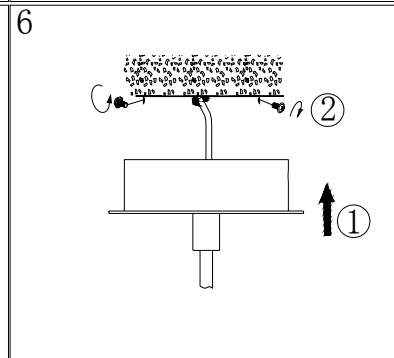

Line drawing of the item (with outline dimensions)

Item number: 17452/18/12

Installation drawing (the same as it in its instruction manual)

Technical details

materials used:	Metal
color:	brushed aluminium
dimmable and how is the fixture dimmable:	
size:	Height: 120cm Length: 18cm Width: 18cm Net Weight: 0.32Kg
power requirements:	220-240VAC 50Hz
bulb type and maximum Wattage:	E27 Max.60W
number of bulbs:	1xE27
IP degree:	IP20