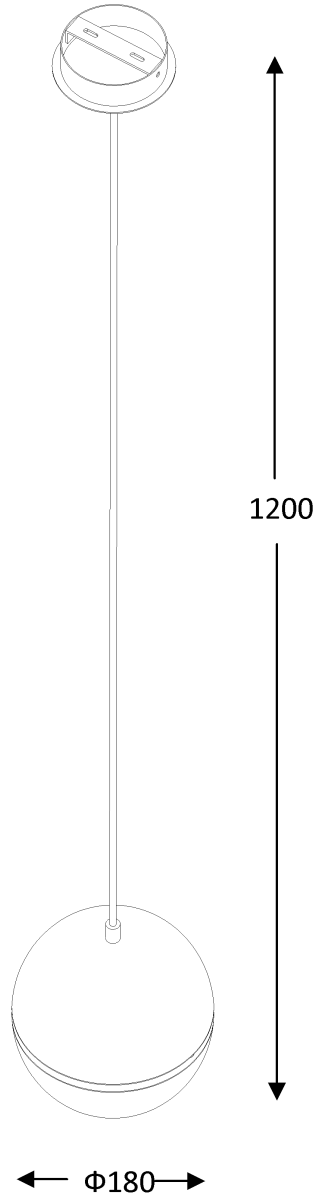

Line drawing of the item (with outline dimensions)

Item number: 17452/18/12

Installation drawing (the same as it in its instruction manual)

Technical details

materials used:	Metal
color:	brushed aluminium
dimmable and how is the fixture dimmable:	
size:	Height: 120cm Length: 18cm Width: 18cm Net Weight: 0.32Kg
power requirements:	220-240VAC 50Hz
bulb type and maximum Wattage:	E27 Max.60W
number of bulbs:	1xE27
IP degree:	IP20