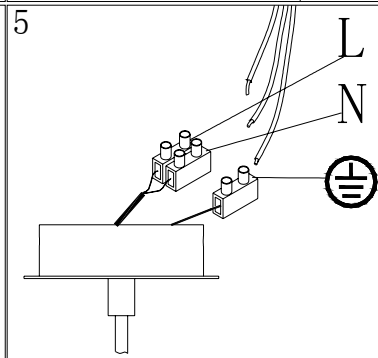

Line drawing of the item (with outline dimensions)

Item number: 17452/18/12

Installation drawing (the same as it in its instruction manual)

Technical details

materials used:	Metal
color:	brushed aluminium
dimmable and how is the fixture dimmable:	
size:	Height: 120cm Length: 18cm Width: 18cm Net Weight: 0.32Kg
power requirements:	220-240VAC 50Hz
bulb type and maximum Wattage:	E27 Max.60W
number of bulbs:	1xE27
IP degree:	IP20