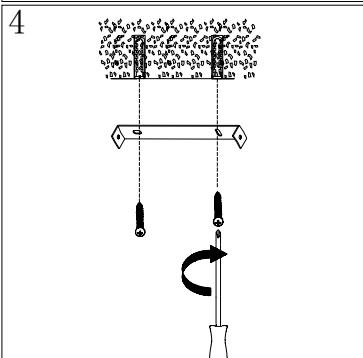

Line drawing of the item (with outline dimensions)

Item number: 17452/18/12

Installation drawing (the same as it in its instruction manual)

Technical details

materials used:	Metal
color:	brushed aluminium
dimmable and how is the fixture dimmable:	
size:	Height: 120cm Length: 18cm Width: 18cm Net Weight: 0.32Kg
power requirements:	220-240VAC 50Hz
bulb type and maximum Wattage:	E27 Max.60W
number of bulbs:	1xE27
IP degree:	IP20