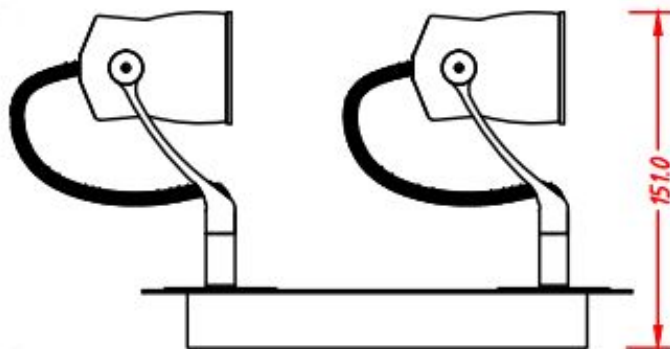

Line drawing of the item (with outline dimensions)

Item number: 16955-20-30

Installation drawing

### Technical details

materials used:	Metal
color:	Black
dimmable and how is the fixture dimmable:	
size:	Height: 151mm Length: 220mm Width: 220mm Net Weight: 1.488kg
power requirements:	220-240V~50Hz
bulb type and maximum Wattage:	GU10 4.5W LED
number of bulbs:	4 × GU10
IP degree:	IP20