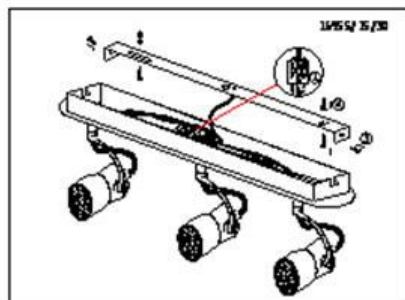

Line drawing of the item (with outline dimensions)

Item number: 16955-20-30

Installation drawing

### Technical details

materials used:	Metal
color:	Black
dimmable and how is the fixture dimmable:	
size:	Height: 151mm Length: 220mm Width: 220mm Net Weight: 1.488kg
power requirements:	220-240V~50Hz
bulb type and maximum Wattage:	GU10 4.5W LED
number of bulbs:	4 × GU10
IP degree:	IP20