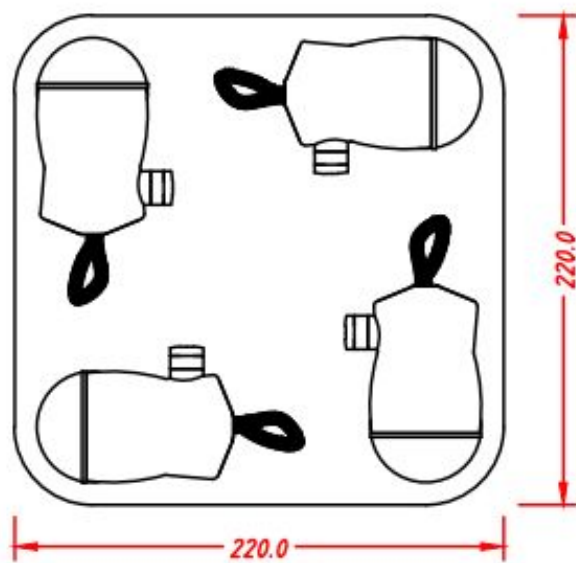

Line drawing of the item (with outline dimensions)

Item number: 16955-20-30

Installation drawing

### Technical details

materials used:	Metal
color:	Black
dimmable and how is the fixture dimmable:	
size:	Height: 151mm Length: 220mm Width: 220mm Net Weight: 1.488kg
power requirements:	220-240V~50Hz
bulb type and maximum Wattage:	GU10 4.5W LED
number of bulbs:	4 × GU10
IP degree:	IP20