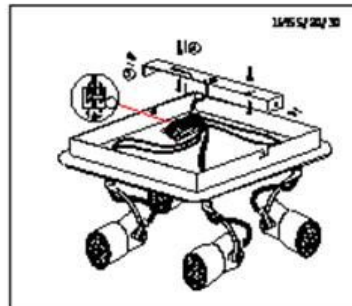

Line drawing of the item (with outline dimensions)

Item number: 16955-20-30

Installation drawing

### Technical details

materials used:	Metal
color:	Black
dimmable and how is the fixture dimmable:	
size:	Height: 151mm Length: 220mm Width: 220mm Net Weight: 1.488kg
power requirements:	220-240V~50Hz
bulb type and maximum Wattage:	GU10 4.5W LED
number of bulbs:	4 × GU10
IP degree:	IP20