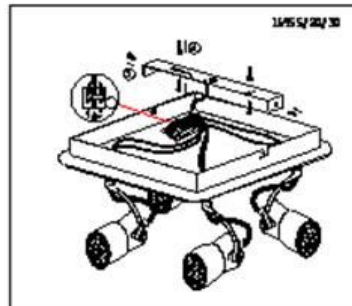

Line drawing of the item (with outline dimensions)

Item number: 16955-10-30

Installation drawing

Technical details

materials used:	Metal
color:	Black
dimmable and how is the fixture dimmable:	
size:	Height: 151mm Length: 280mm Width: 70mm Net Weight: 0.800kg
power requirements:	220-240V~50Hz
bulb type and maximum Wattage:	GU10 4.5W LED
number of bulbs:	2 × GU10
IP degree:	IP20