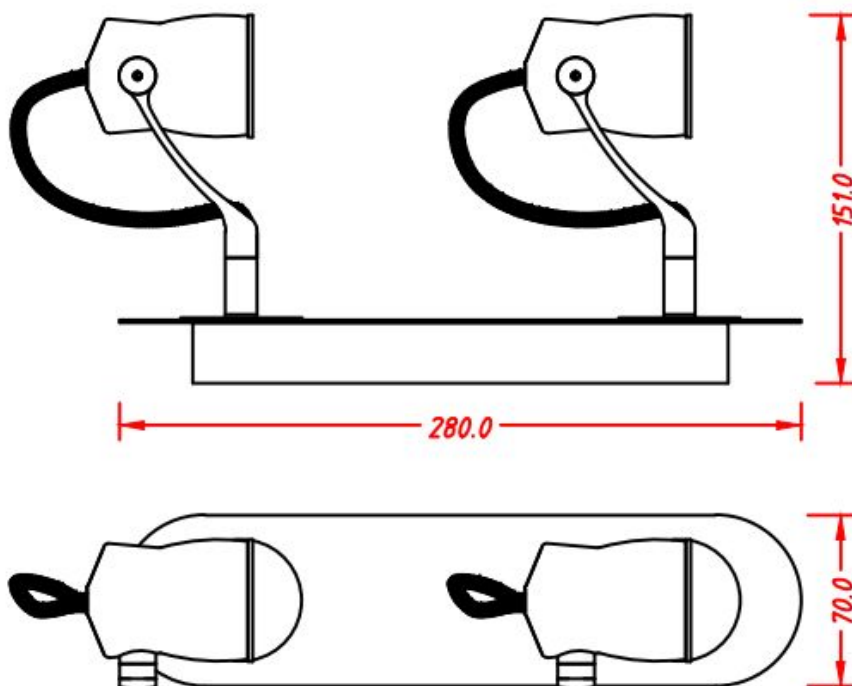

Line drawing of the item (with outline dimensions)

Item number: 16955-10-30

Installation drawing

Technical details

materials used:	Metal
color:	Black
dimmable and how is the fixture dimmable:	
size:	Height: 151mm Length: 280mm Width: 70mm Net Weight: 0.800kg
power requirements:	220-240V~50Hz
bulb type and maximum Wattage:	GU10 4.5W LED
number of bulbs:	2 × GU10
IP degree:	IP20