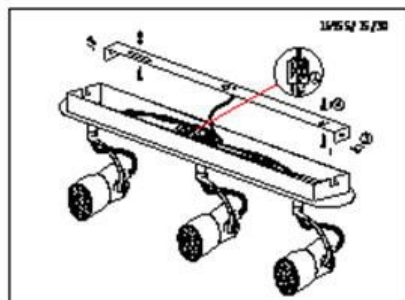

Line drawing of the item (with outline dimensions)

Item number: 16955-10-30

Installation drawing

Technical details

materials used:	Metal
color:	Black
dimmable and how is the fixture dimmable:	
size:	Height: 151mm Length: 280mm Width: 70mm Net Weight: 0.800kg
power requirements:	220-240V~50Hz
bulb type and maximum Wattage:	GU10 4.5W LED
number of bulbs:	2 × GU10
IP degree:	IP20