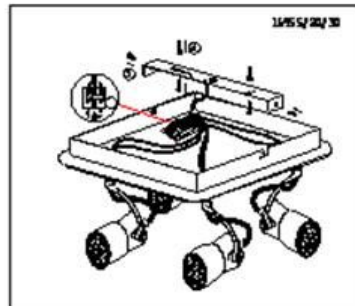

Line drawing of the item (with outline dimensions)

Item number: 16955-15-31

Installation drawing

### Technical details

materials used:	Metal
color:	White
dimmable and how is the fixture dimmable:	
size:	Height: 151mm Length: 400mm Width: 70mm Net Weight: 1.142kg
power requirements:	220-240V~50Hz
bulb type and maximum Wattage:	GU10 4.5W LED
number of bulbs:	3 × GU10
IP degree:	IP20