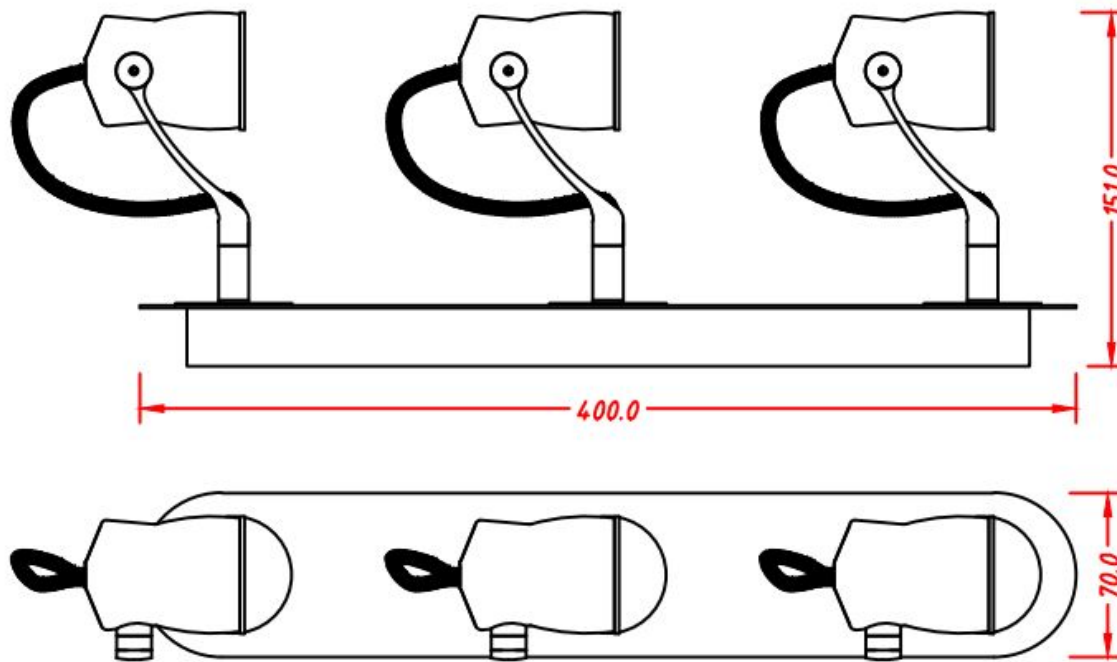

Line drawing of the item (with outline dimensions)

Item number: 16955-15-31

Installation drawing

### Technical details

materials used:	Metal
color:	White
dimmable and how is the fixture dimmable:	
size:	Height: 151mm Length: 400mm Width: 70mm Net Weight: 1.142kg
power requirements:	220-240V~50Hz
bulb type and maximum Wattage:	GU10 4.5W LED
number of bulbs:	3 × GU10
IP degree:	IP20