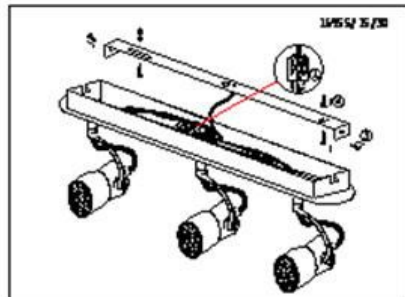

Line drawing of the item (with outline dimensions)

Item number: 16955-15-31

Installation drawing

### Technical details

materials used:	Metal
color:	White
dimmable and how is the fixture dimmable:	
size:	Height: 151mm Length: 400mm Width: 70mm Net Weight: 1.142kg
power requirements:	220-240V~50Hz
bulb type and maximum Wattage:	GU10 4.5W LED
number of bulbs:	3 × GU10
IP degree:	IP20