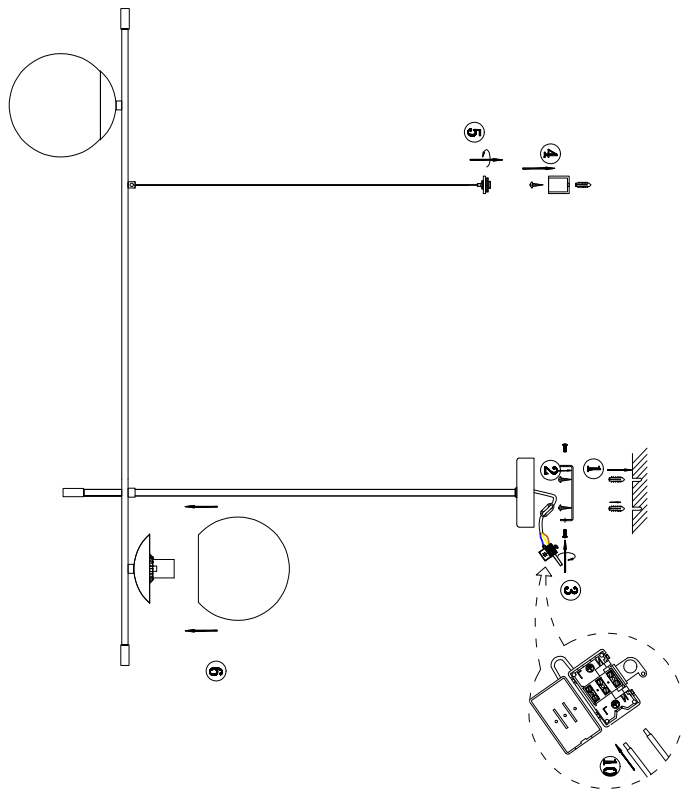

Instruction

MOD048PL-02G

2 x E14 (40W)

Model: MOD048PL-02G
Collection: Modern
Series: Nostalgia

Pendant Lamps