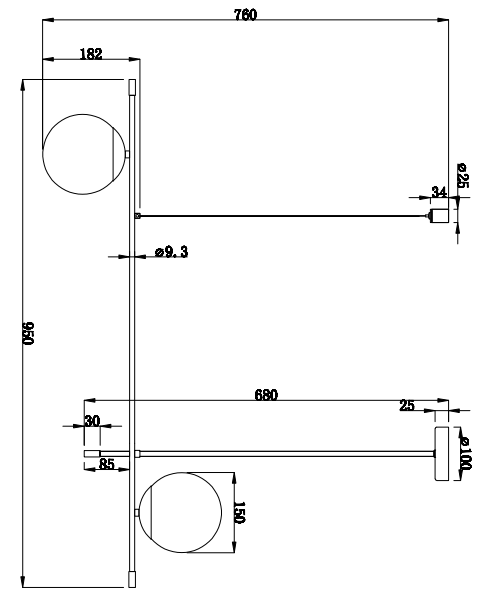

Instruction

MOD048PL-02G

2 x E14 (40W)

Model: MOD048PL-02G
Collection: Modern
Series: Nostalgia

Pendant Lamps