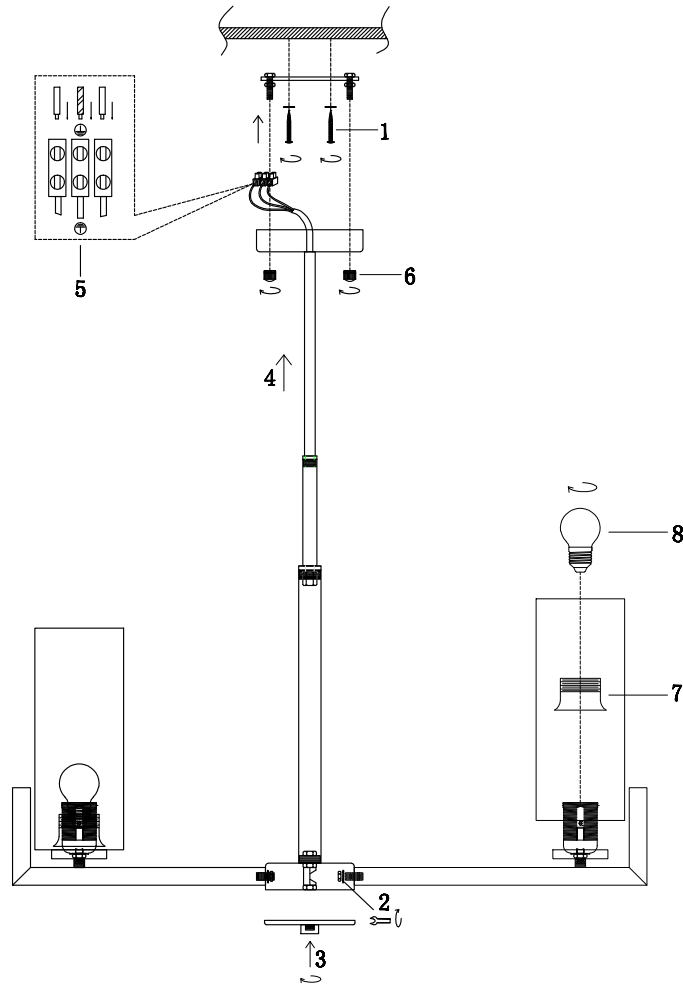

Instruction

MOD089PL-08BS

8 x E14 (40W)

Model: MOD089PL-08BS
Collection: Modern
Series: Fortano

Ceiling Lamps