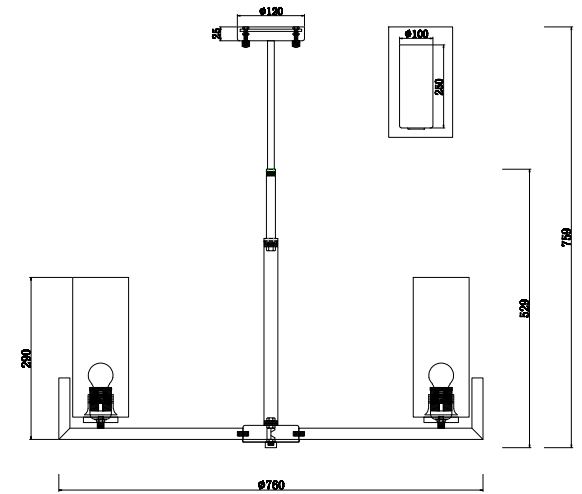

Instruction

MOD089PL-08BS

8 x E14 (40W)

Model: MOD089PL-08BS
Collection: Modern
Series: Fortano

Ceiling Lamps