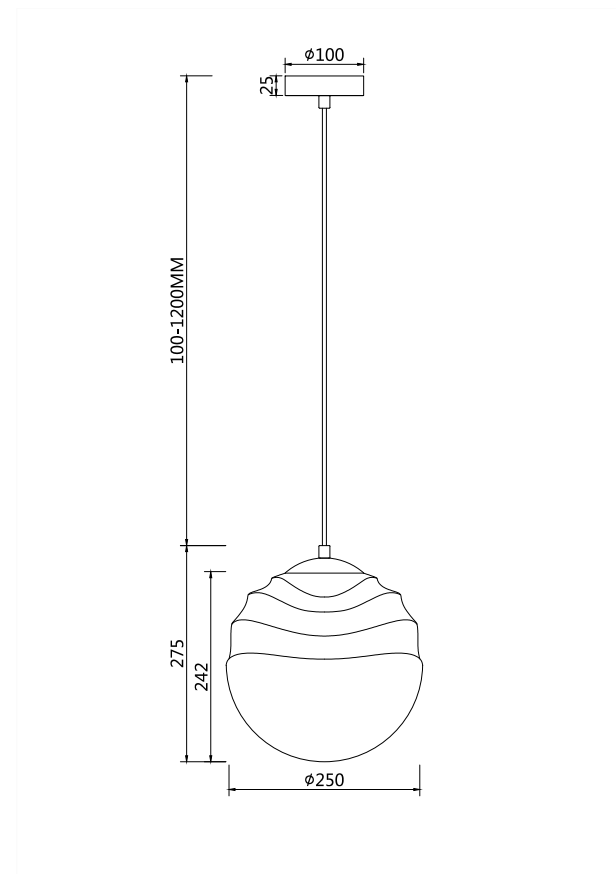

Instruction

P074PL-01BS

Gross Weight: 0 kg

Net Weight: 0 kg

Volume: 0,03069 m3

Weight and Volume Margin of Error: ±10%

Color: Brass

Material: Metal

1 x E14 (40W)

Recommended to use with LED bulbs

Model: P074PL-01BS

Collection: Pendant

Series: New Series 074

Pendant Lamps