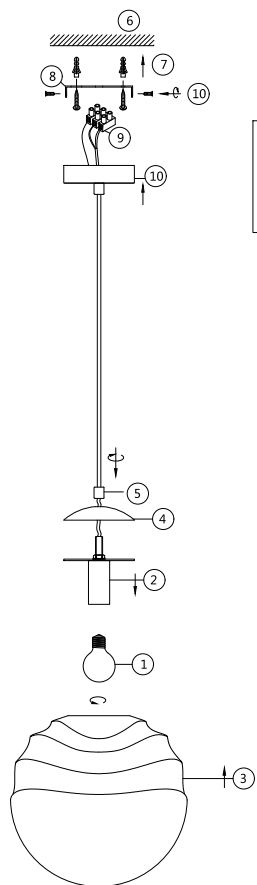

Instruction

P074PL-01BS

Gross Weight: 0 kg

Net Weight: 0 kg

Volume: 0,03069 m3

Weight and Volume Margin of Error: ±10%

Color: Brass

Material: Metal

1 x E14 (40W)

Recommended to use with LED bulbs

Model: P074PL-01BS

Collection: Pendant

Series: New Series 074

Pendant Lamps