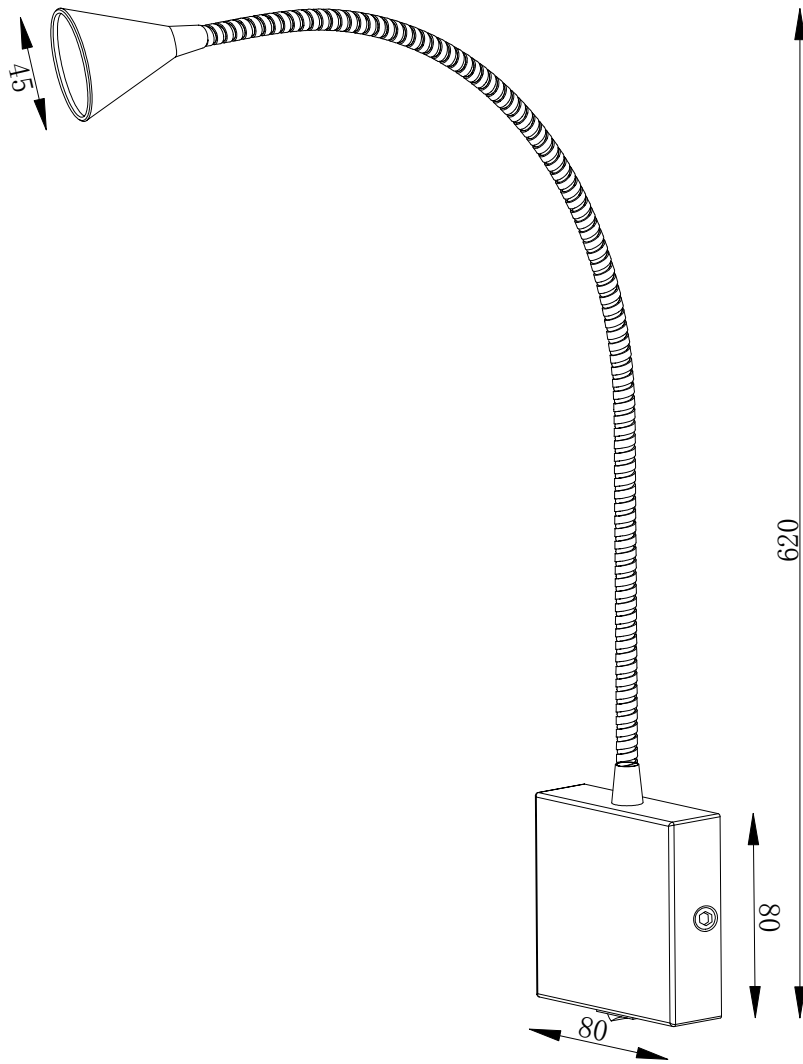

Line drawing of the item (with outline dimensions)

Item number: 18293/03/30

Installation drawing (the same as it in its instruction manual)

### Technical details

materials used:	Metal
color:	Matt black
dimmable and how is the fixture dimmable:	
size:	Height: 62m Length: 8cm Width: 4.5cm Net Weight: 0.34kg
power requirements:	220-240VAC 50Hz
bulb type and maximum Wattage:	LED 3W
number of bulbs:	1x3W LED/4000K
IP degree:	IP20