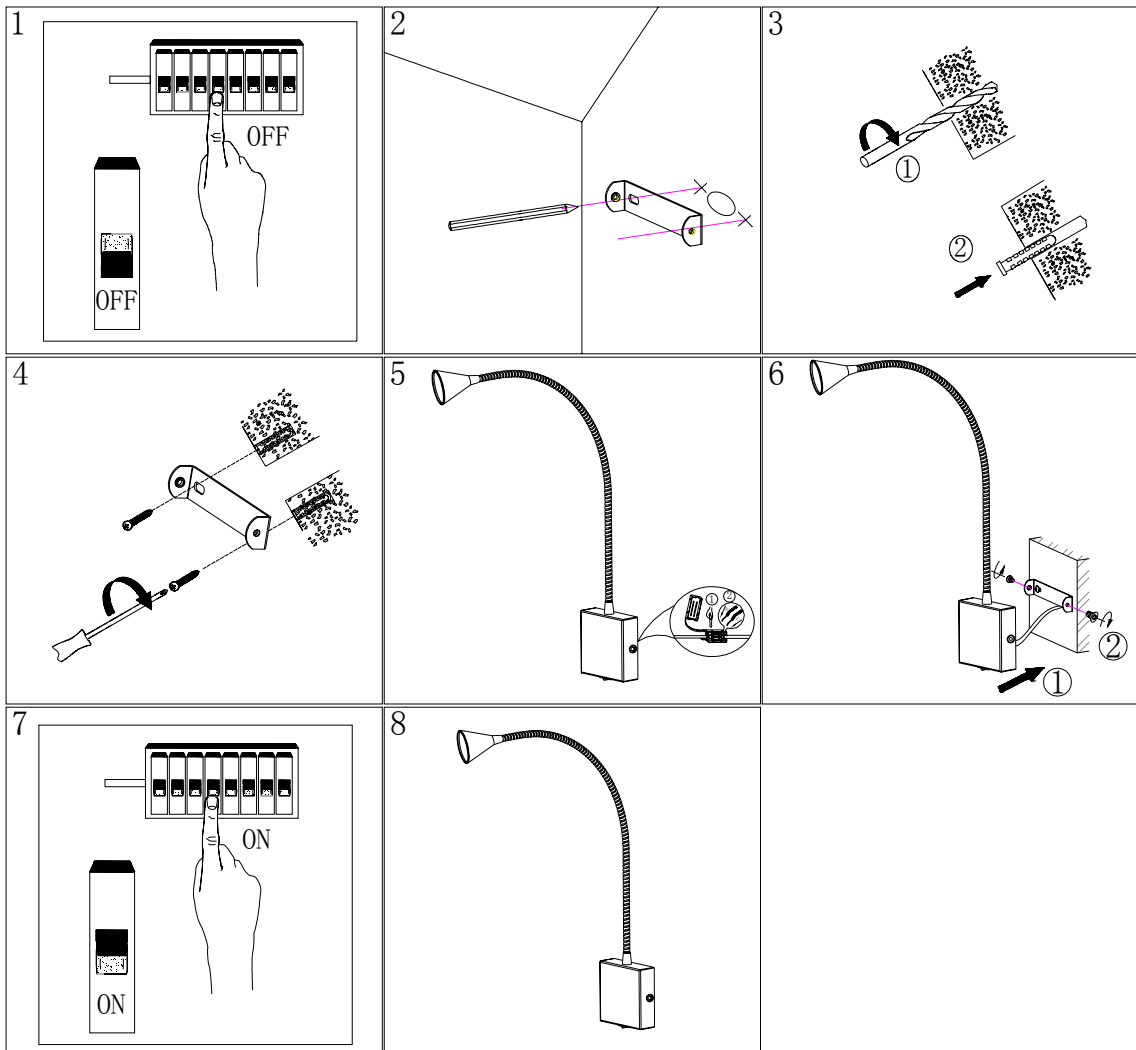

Line drawing of the item (with outline dimensions)

Item number: 18293/03/30

Installation drawing (the same as it in its instruction manual)

### Technical details

materials used:	Metal
color:	Matt black
dimmable and how is the fixture dimmable:	
size:	Height: 62m Length: 8cm Width: 4.5cm Net Weight: 0.34kg
power requirements:	220-240VAC 50Hz
bulb type and maximum Wattage:	LED 3W
number of bulbs:	1x3W LED/4000K
IP degree:	IP20