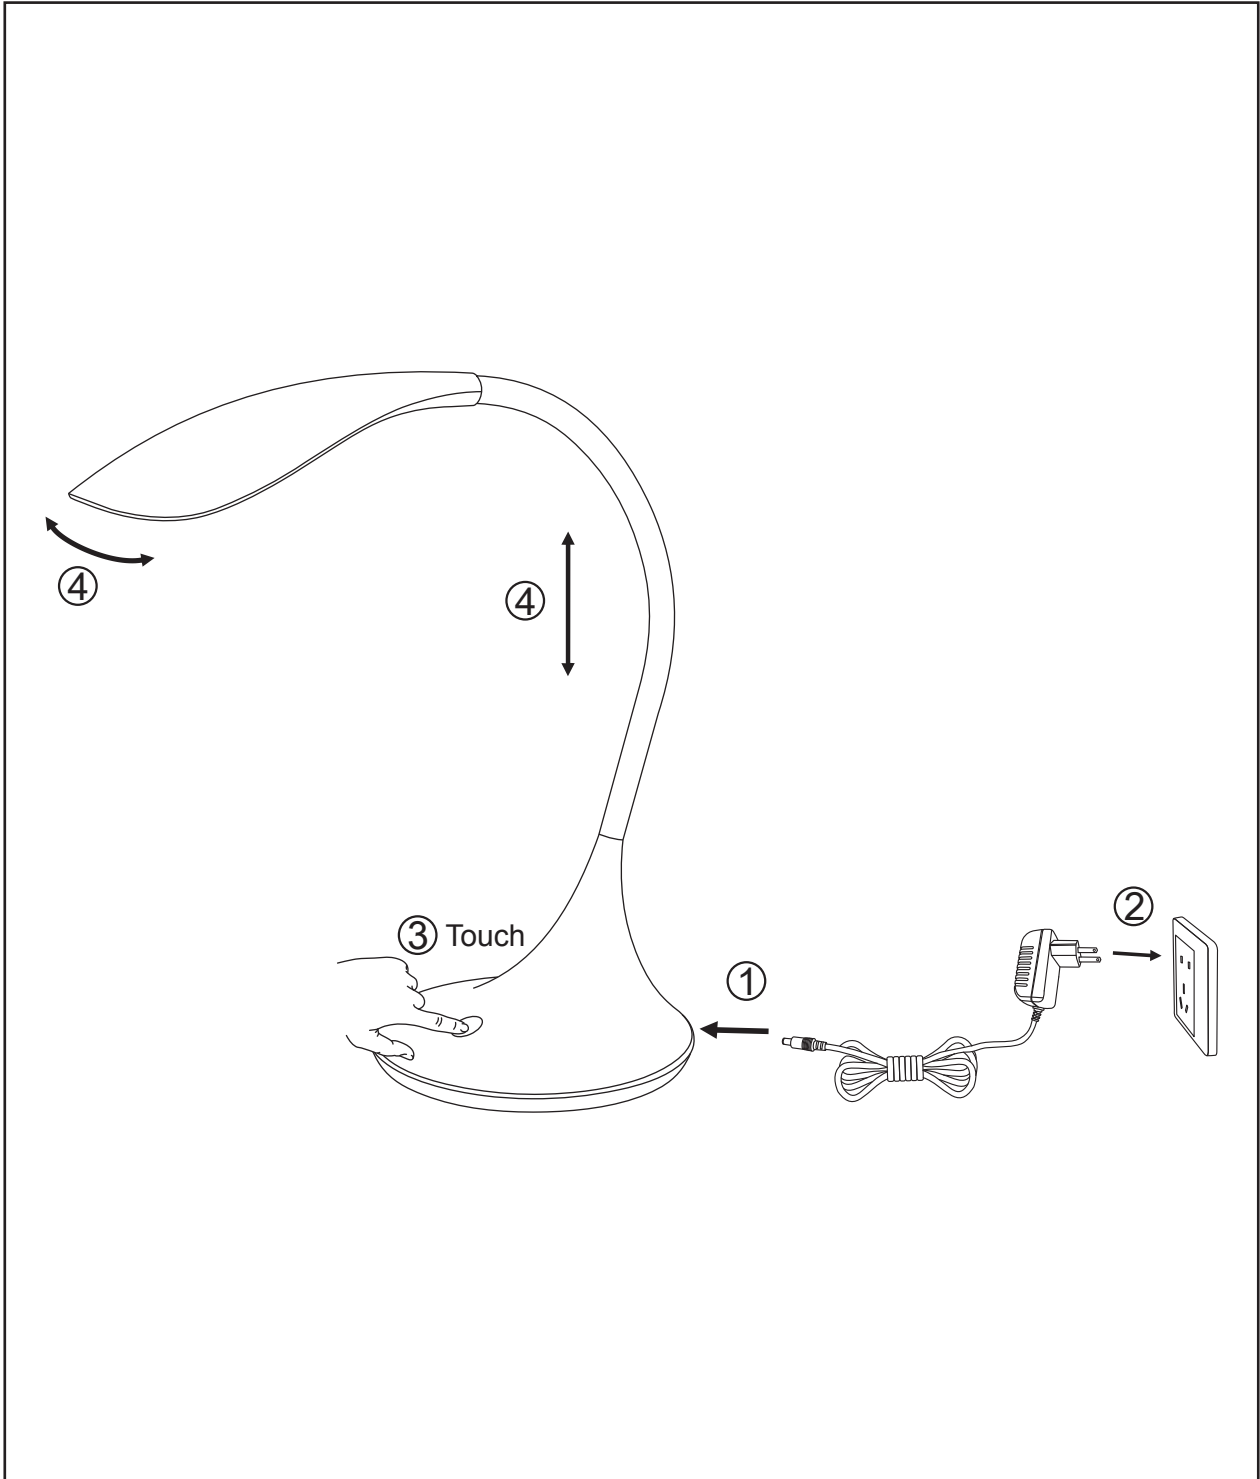

Item number:18652/06/30  
18652/06/31

## Technical details

|   |                    |
|---|--------------------|
| materials used:                           | PLASTIC            |
| color:                                    | BLACK/WHITE        |
| dimmable and how is the fixture dimmable: |                    |
| size:                                     | Height: 37.5cm     |
|   | Length:            |
|   | Width: $\Phi$ 17cm |
|   | Net Weight: 1.43kg |
| power requirements:                       | 220-240V~50Hz      |
| bulb type and maximum Wattage:            | 15pcs 0.3W LED     |
| number of bulbs:                          | DC 11V 0.5A        |
| IP degree:                                | IP20               |