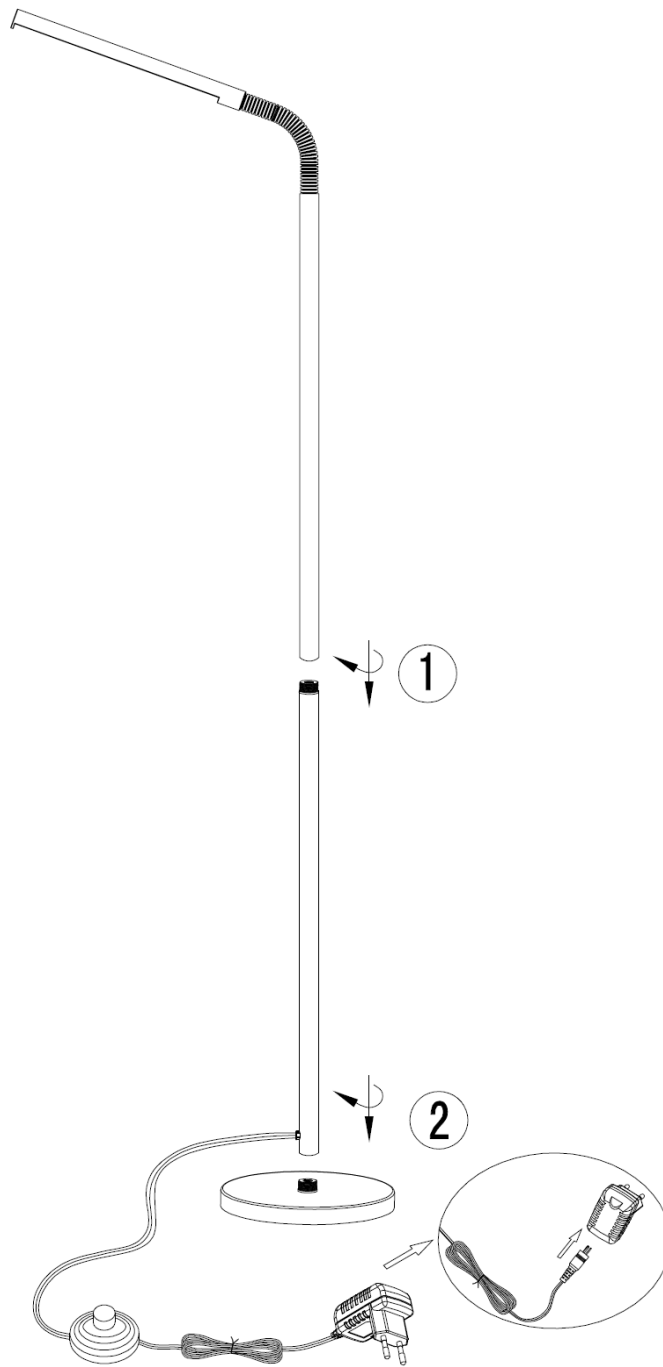

Line drawing of the item (with outline dimensions)

Item number: 18702/05/xx

Installation drawing (the same as it in its instruction manual)

### Technical details

materials used:	Metal
color:	Black, White, Silver
dimmable and how is the fixture dimmable:	
size:	150cm
Height:	
Length:	
Width:	Φ 20cm
Net Weight:	2.43kgs
power requirements:	DC 12V 500mA
bulb type and maximum Wattage:	
number of bulbs:	48pcs LED
IP degree:	IP20