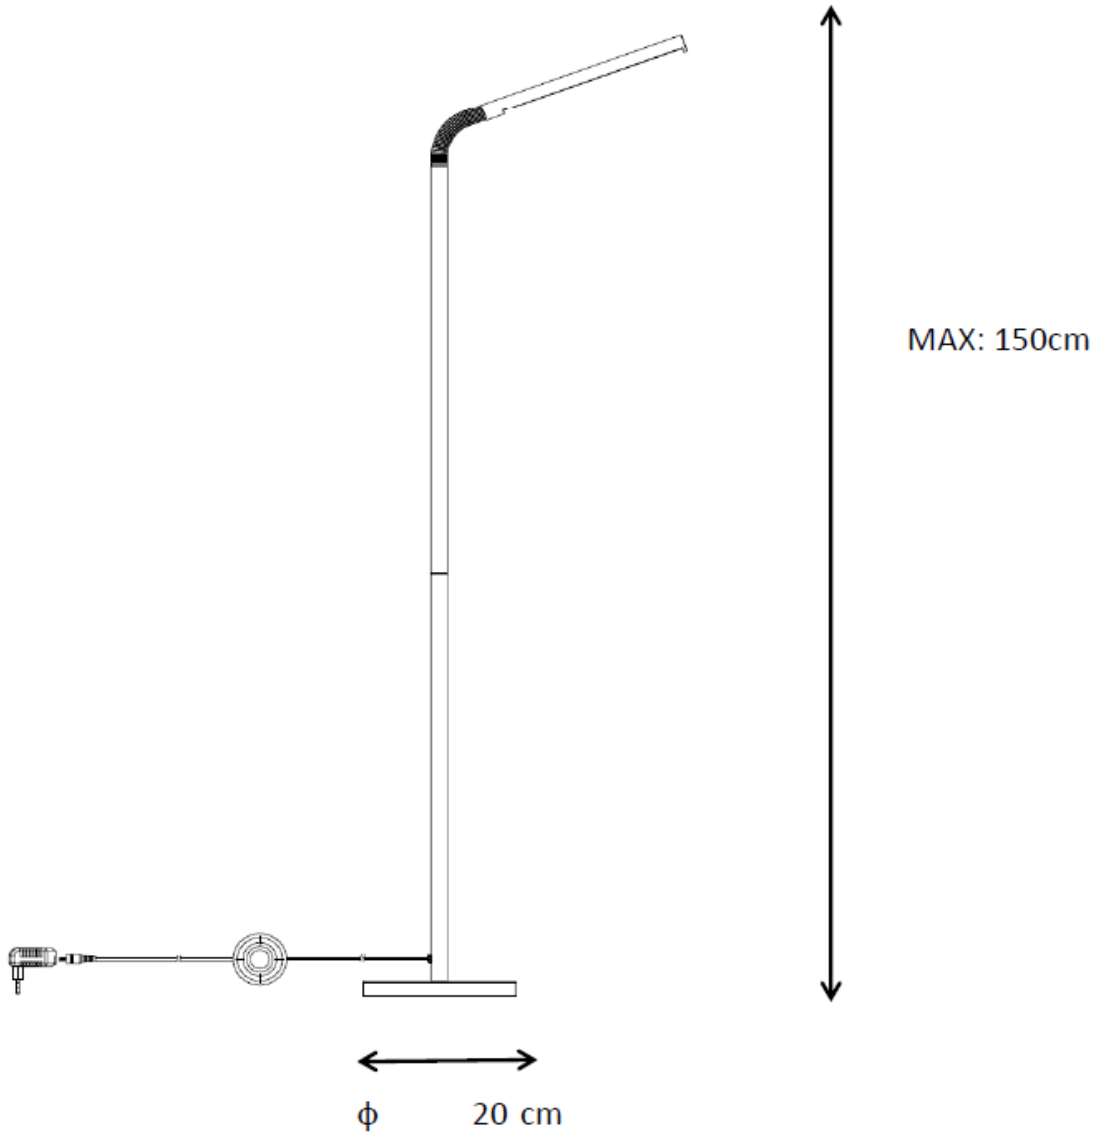

Line drawing of the item (with outline dimensions)

Item number: 18702/05/xx

Installation drawing (the same as it in its instruction manual)

### Technical details

materials used:	Metal
color:	Black, White, Silver
dimmable and how is the fixture dimmable:	
size:	150cm
Height:	
Length:	
Width:	Φ 20cm
Net Weight:	2.43kgs
power requirements:	DC 12V 500mA
bulb type and maximum Wattage:	
number of bulbs:	48pcs LED
IP degree:	IP20