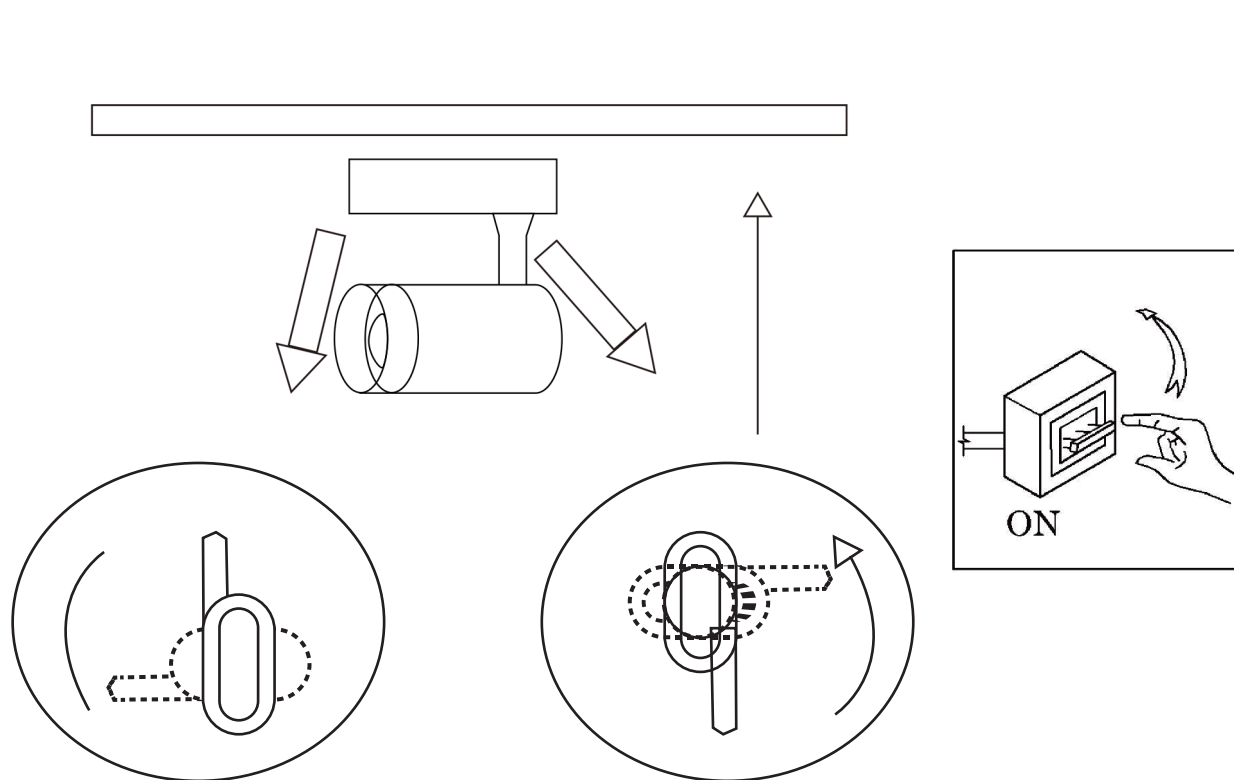

ASSEMBLY INSTRUCTION / ИНСТРУКЦИЯ

A1710PL-1BK	A1720PL-1BK	A1730PL-1BK	A1613PL-1BK	A1640PL-1BK	A2324PL-1BK
A1710PL-1WH	A1720PL-1WH	A1730PL-1WH	A1613PL-1WH	A1640PL-1WH	A2324PL-1WH
A2310PL-1BK	A2320PL-1BK	A2330PL-1BK	A1632PL-1BK	A2315PL-1BK	
A2310PL-1WH	A2320PL-1WH	A2330PL-1WH	A1632PL-1WH	A2315PL-1WH	
A1711PL-1BK	A1721PL-1BK	A1731PL-1BK			
A1711PL-1WH	A1721PL-1WH	A1731PL-1WH			
A2311PL-1BK	A2321PL-1BK	A2331PL-1BK			
A2311PL-1WH	A2321PL-1WH	A2331PL-1WH			

Warning:

1. Turn off the main power at the circuit breaker before installing in order to prevent possible shock;
2. Don't exceed the rated voltage 230V;
3. Don't install on haven't finished ceiling and loose wood ceiling;
4. Do not use corrosive liquids to clean fixture such as acid, and alkaline liquids. Please use soft cloth when cleaning.