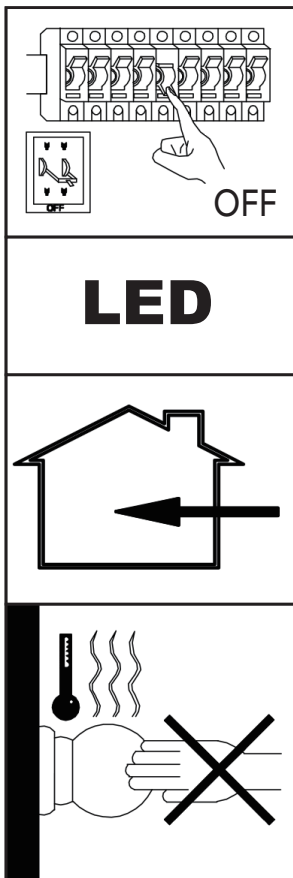

ASSEMBLY INSTRUCTION / ИНСТРУКЦИЯ

A1710PL-1BK	A1720PL-1BK	A1730PL-1BK	A1613PL-1BK	A1640PL-1BK	A2324PL-1BK
A1710PL-1WH	A1720PL-1WH	A1730PL-1WH	A1613PL-1WH	A1640PL-1WH	A2324PL-1WH
A2310PL-1BK	A2320PL-1BK	A2330PL-1BK	A1632PL-1BK	A2315PL-1BK	
A2310PL-1WH	A2320PL-1WH	A2330PL-1WH	A1632PL-1WH	A2315PL-1WH	
A1711PL-1BK	A1721PL-1BK	A1731PL-1BK			
A1711PL-1WH	A1721PL-1WH	A1731PL-1WH			
A2311PL-1BK	A2321PL-1BK	A2331PL-1BK			
A2311PL-1WH	A2321PL-1WH	A2331PL-1WH			

Warning:

1. Turn off the main power at the circuit breaker before installing in order to prevent possible shock;
2. Don't exceed the rated voltage 230V;
3. Don't install on haven't finished ceiling and loose wood ceiling;
4. Do not use corrosive liquids to clean fixture such as acid, and alkaline liquids. Please use soft cloth when cleaning.