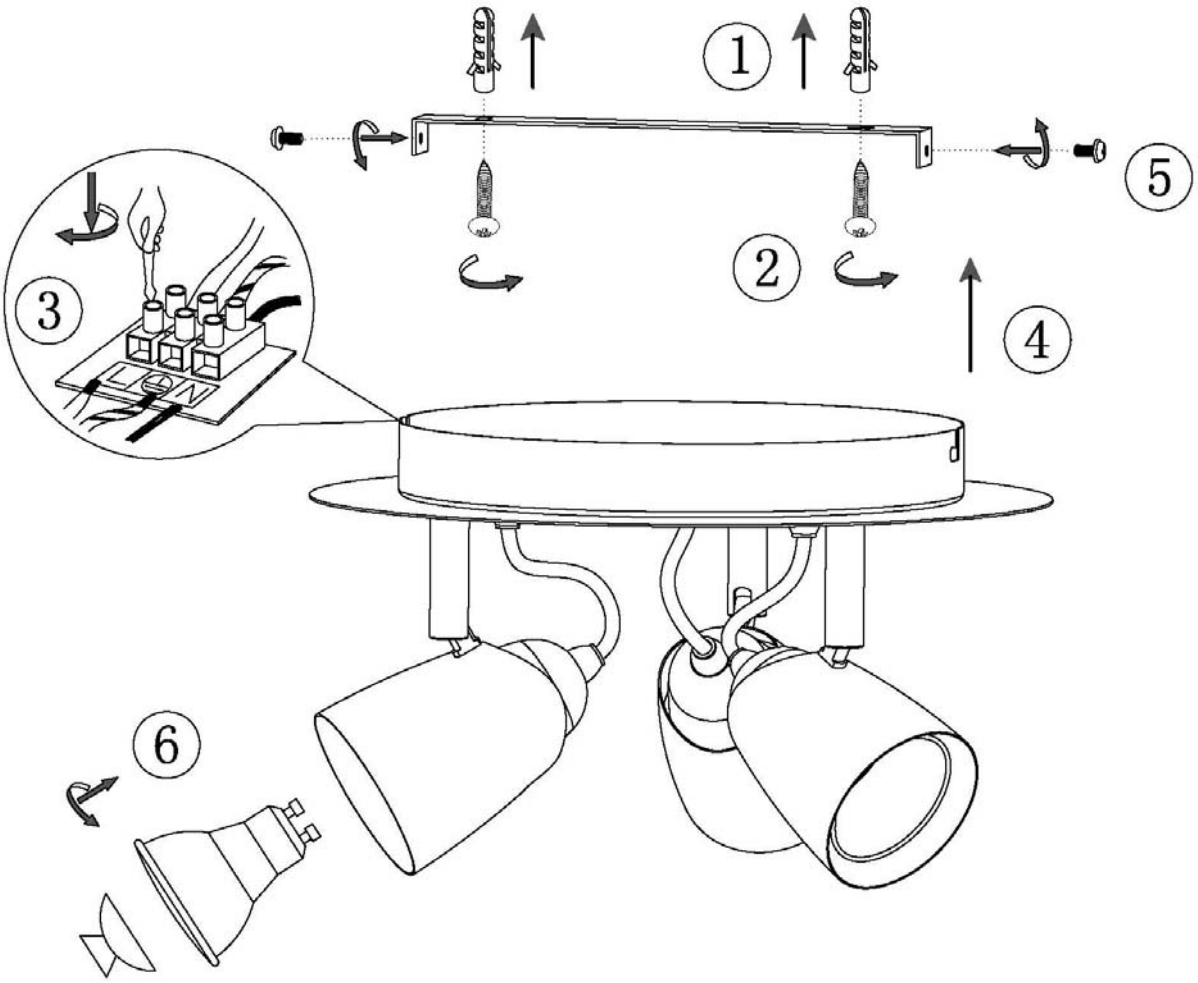

#### Technical details

Materials used:	iron
Color:	Black+Red copper
Dimmable and how is fixture dimmable	Yes
Size:	Height: 15cm
	Length: 25cm
	Width: 25cm
	Net weight: 1.17kg
Power requirements:	100-240V~50Hz
Bulb type and maximum wattage:	GU10 LED 5W
Number of bulbs:	3 x GU10 LED
IP degree:	IP20