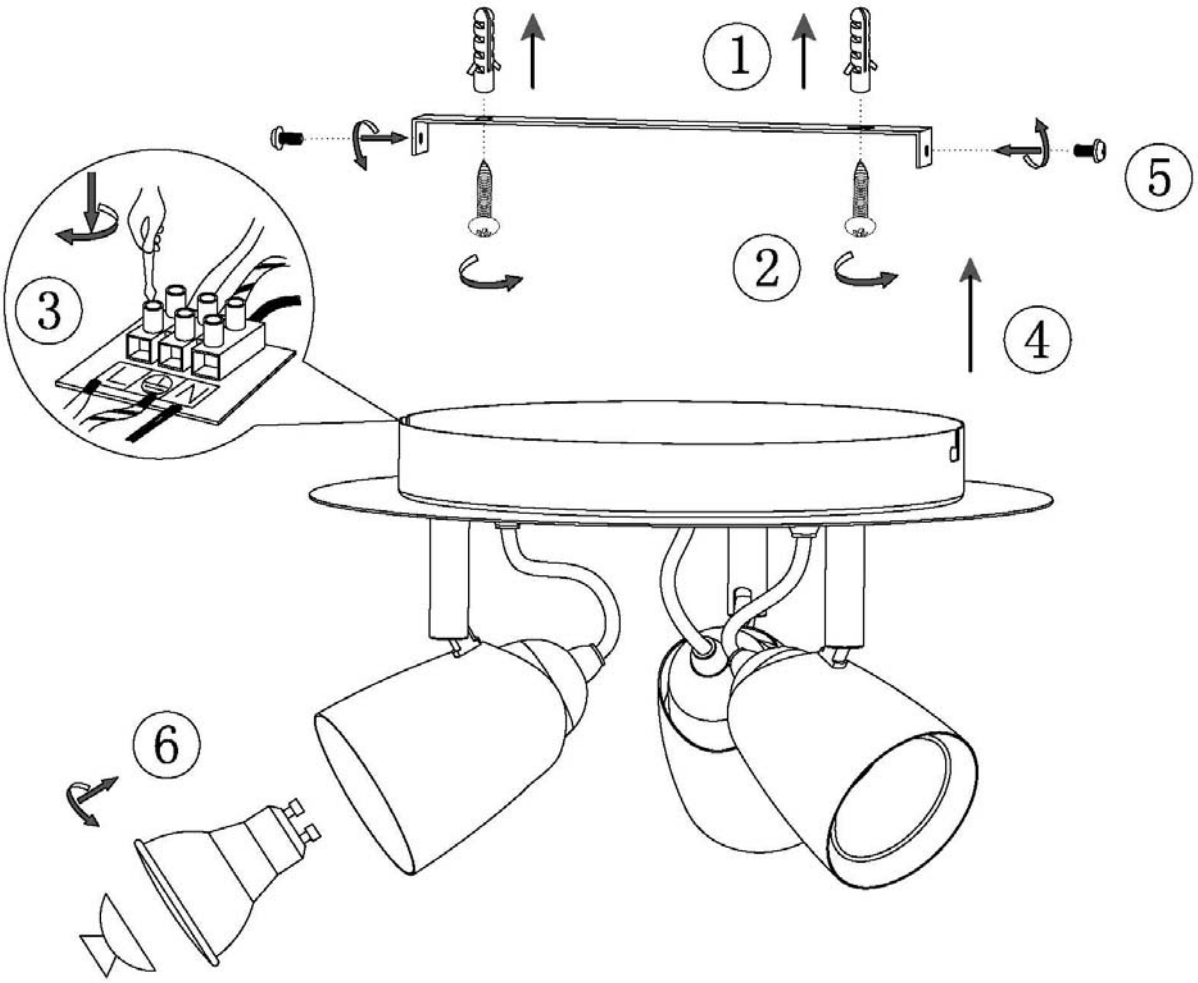

Item number: 26956/15/30, 26956/15/31

Technical details

Materials used:	iron
Color:	Black, White
Dimmable and how is fixture dimmable	Yes
Size:	Height: 15cm
	Length: 25cm
	Width: 25cm
	Net weight: 1.17kg
Power requirements:	100-240V~50Hz
Bulb type and maximum wattage:	GU10 LED 5W
Number of bulbs:	3 x GU10 LED
IP degree:	IP20