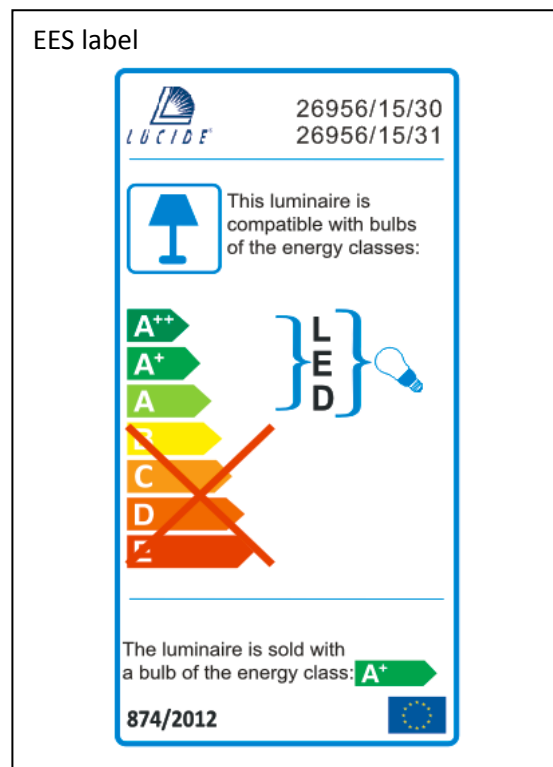

Exclusions pour la garantie : 1. Les pièces de verre cassées sur l'appareil ne seront remplacées que 14 jours à compter de l'achat par l'utilisateur final. 2. L'usure normale, la décoloration résultant d'une utilisation normale. 3. Les dégâts causés par des facteurs externes comme le feu, l'eau, une utilisation / installation ou maintenance incorrecte du produit.

Pour les réclamations de de garantie, le client doit remettre les appareils / pièces défectueuses et le ticket d'achat original.

Garantiebestimmungen:

Lucide NV garantiert für einen Zeitraum von 2 Jahren ab Kaufdatum und Kauf durch den Endkunden, dass das gelieferte Produkt frei von Material- und Herstellungsfehlern ist, sofern das Produkt gemäß der Bedienungsanleitung installiert und gewartet wird.

Von der Garantie ausgenommen: 1. Gebrochene Glasteile der Fassung werden nur innerhalb von 14 Tagen ab Kauf durch den Endkunden ersetzt. 2. Normaler Verschleiß, Verfärbungen aufgrund des normalen Gebrauchs. 3. Beschädigungen aufgrund externer Ursachen wie Feuer, Wasser, unsachgemäße Nutzung/ Installation oder Wartung des Produkts.

Kunden müssen das defekte Produkt/Teil und den Originalkaufbeleg einsenden, um Garantieansprüche geltend zu machen.

Other languages of the manual and further explanations can be found on our website.