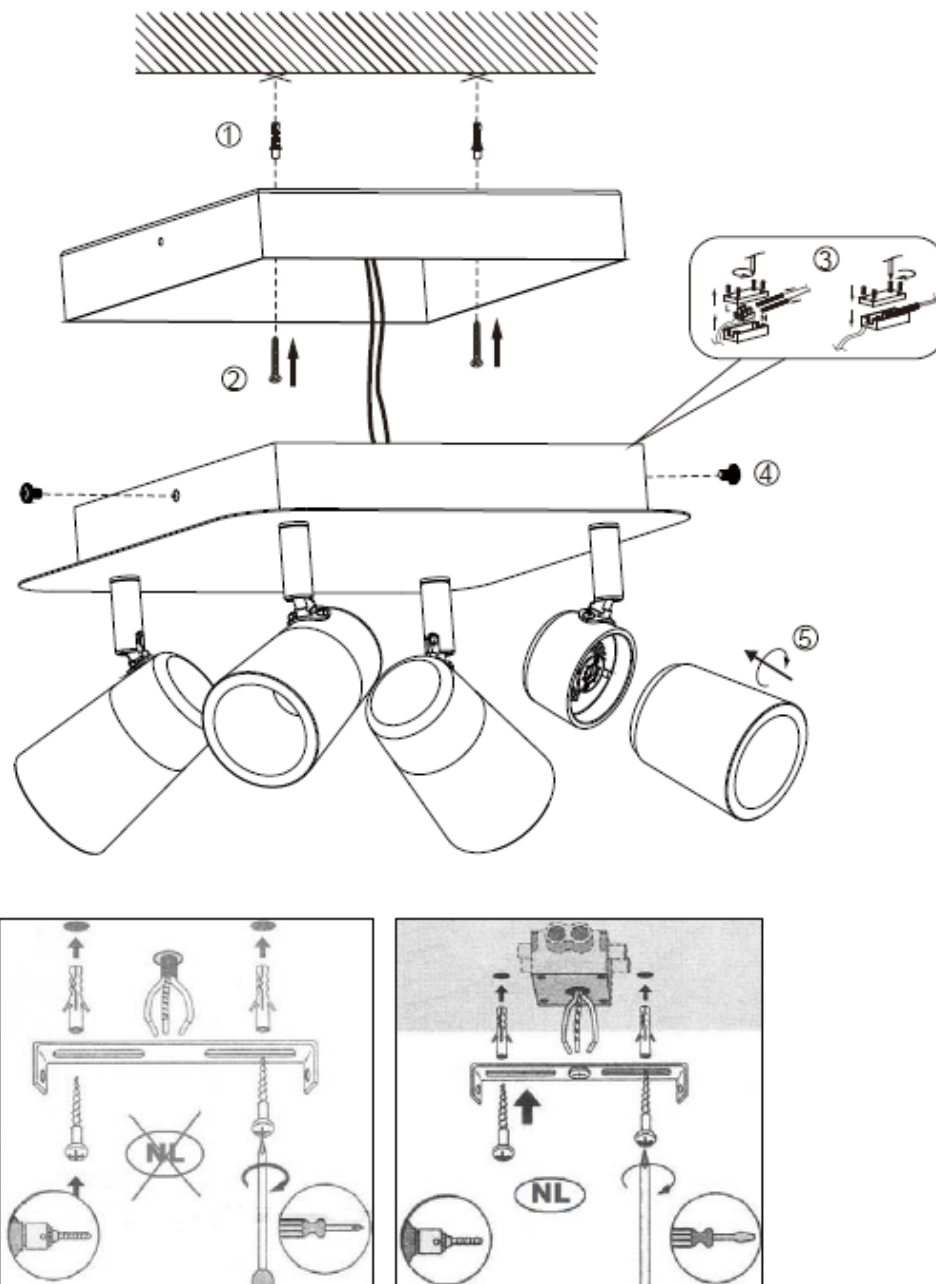

Line drawing of the item (with outline dimensions)

Installation drawing (the same as it in its instruction manual)

Technical details

materials used: metal	
color:	chrome
dimmable and how is the fixture dimmable:	
size:	Height: 24cm
	Length: 24cm
	Width: 13cm
	Net Weight: 1.68kgs
power requirements:	220V-240V ~50Hz
bulb type and maximum Wattage:	LED Max .5W
number of bulbs:	4x LED
IP degree:	IP21