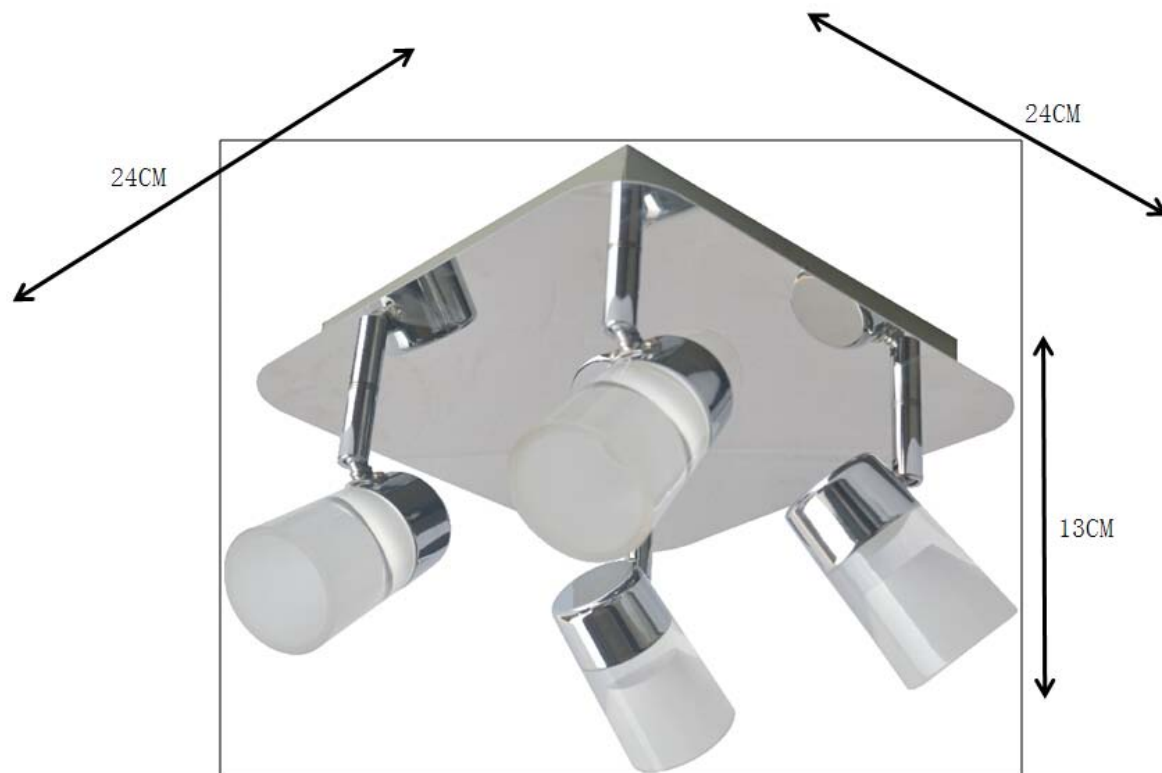

Line drawing of the item (with outline dimensions)

Installation drawing (the same as it in its instruction manual)

Technical details

materials used: metal	
color:	chrome
dimmable and how is the fixture dimmable:	
size:	Height: 24cm
	Length: 24cm
	Width: 13cm
	Net Weight: 1.68kgs
power requirements:	220V-240V ~50Hz
bulb type and maximum Wattage:	LED Max .5W
number of bulbs:	4x LED
IP degree:	IP21