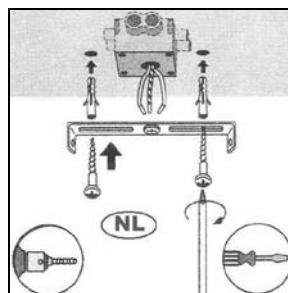

Item number: 26992/03/12

Technical details

Materials used:	metal
Color:	Satin Nickel
Dimmable and how is fixture dimmable	NO
Size:	Height: 15.8cm
	Length: 11cm
	Width: 7.5cm
	Net weight: 0.3kg
Power requirements:	220-240V~50Hz
Bulb type and maximum wattage:	G9 LED Max.2.5W
Number of bulbs:	1XG9
IP degree:	IP20