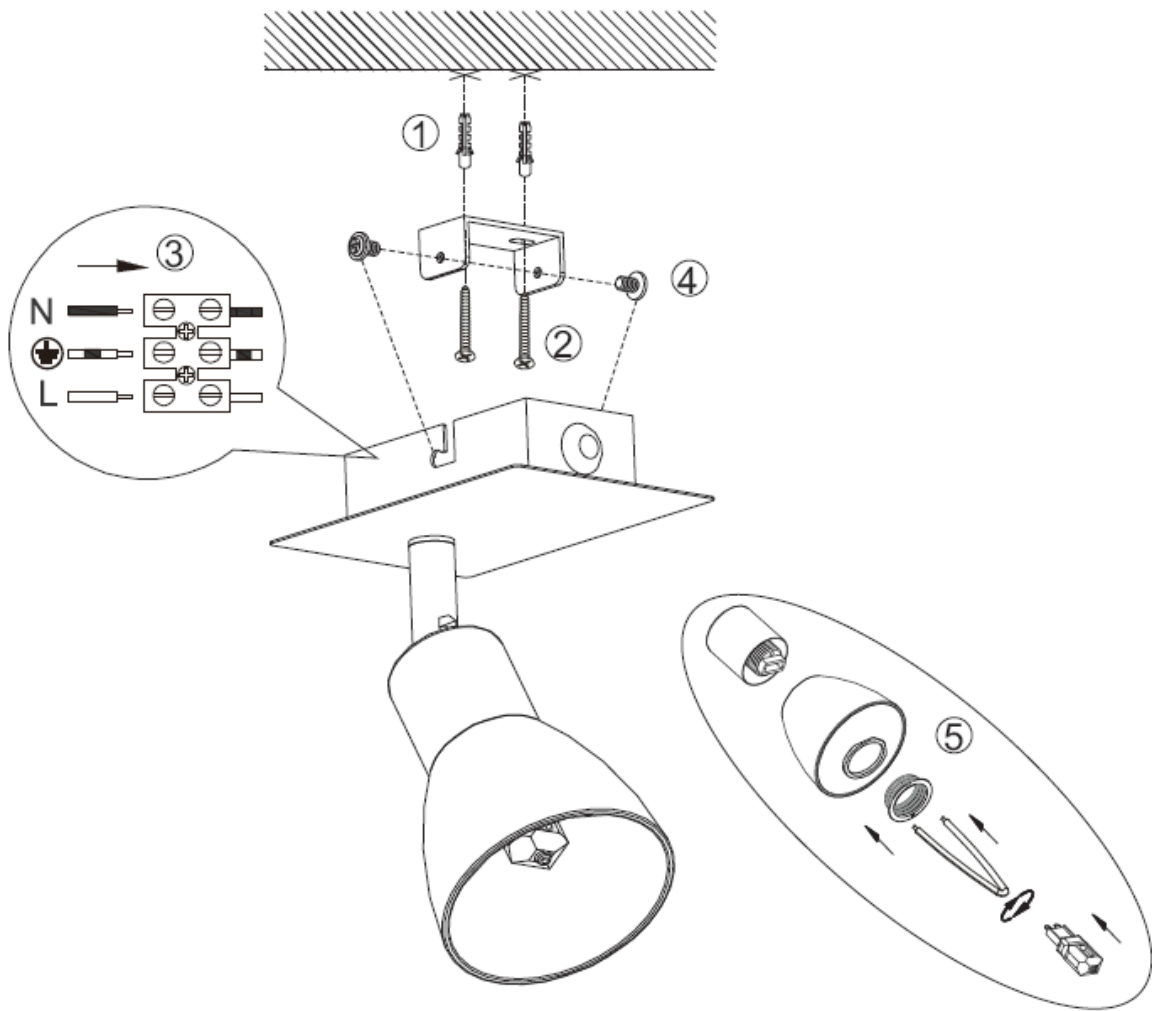

Item number: 26992/03/12

Technical details

Materials used:	metal
Color:	Satin Nickel
Dimmable and how is fixture dimmable	NO
Size:	Height: 15.8cm
	Length: 11cm
	Width: 7.5cm
	Net weight: 0.3kg
Power requirements:	220-240V~50Hz
Bulb type and maximum wattage:	G9 LED Max.2.5W
Number of bulbs:	1XG9
IP degree:	IP20