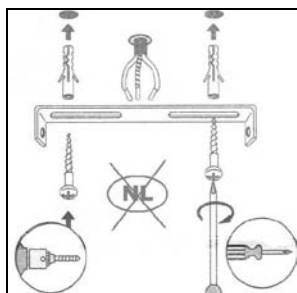

Item number: 26992/03/12

Technical details

Materials used:	metal
Color:	Satin Nickel
Dimmable and how is fixture dimmable	NO
Size:	Height: 15.8cm
	Length: 11cm
	Width: 7.5cm
	Net weight: 0.3kg
Power requirements:	220-240V~50Hz
Bulb type and maximum wattage:	G9 LED Max.2.5W
Number of bulbs:	1XG9
IP degree:	IP20