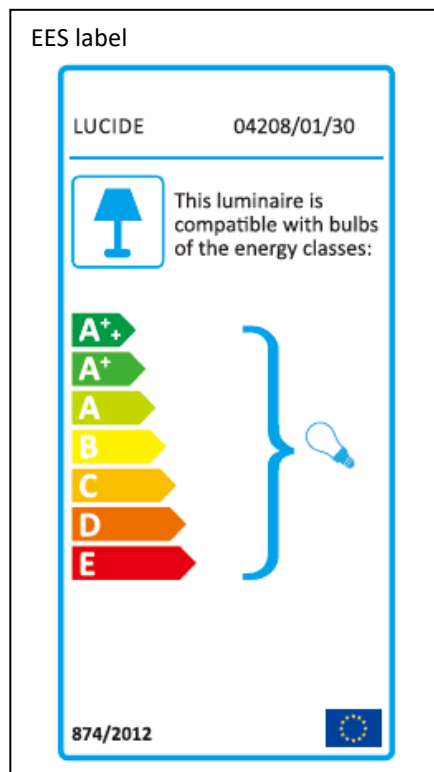

Von der Garantie ausgenommen: 1. Gebrochene Glasteile der Fassung werden nur innerhalb von 14 Tagen ab Kauf durch den Endkunden ersetzt. 2. Normaler Verschleiß, Verfärbungen aufgrund des normalen Gebrauchs. 3. Beschädigungen aufgrund externer Ursachen wie Feuer, Wasser, unsachgemäße Nutzung/ Installation oder Wartung des Produkts.

Kunden müssen das defekte Produkt/Teil und den Originalkaufbeleg einsenden, um Garantieansprüche geltend zu machen.

Deklaracja gwarancji:

LucideNV gwarantuje, że dostarczone produkty będą wolne od defektów materiałowych oraz produkcyjnych przez okres 2 lat od daty zakupu przez użytkownika końcowego, jeżeli urządzenie jest zainstalowane i prawidłowo utrzymywane zgodnie z instrukcją obsługi.

Wyłączenie z gwarancji: 1. Rozbite szkło zostanie wymienione tylko do 14 dni od momentu zakupu przez użytkownika końcowego. 2. Normalne zużycie, utrata koloru w wyniku normalnego użytkowania. 3. Uszkodzenie spowodowane czynnikami zewnętrznymi takimi, jak ogień, woda, nieprawidłowe używanie/ instalacja lub utrzymywanie produktu.

W celu uzyskania gwarancji klient musi zwrócić uszkodzony przedmiot oraz oryginalny dowód zakupu.

Other languages of the manual and further explanations can be found on our website.