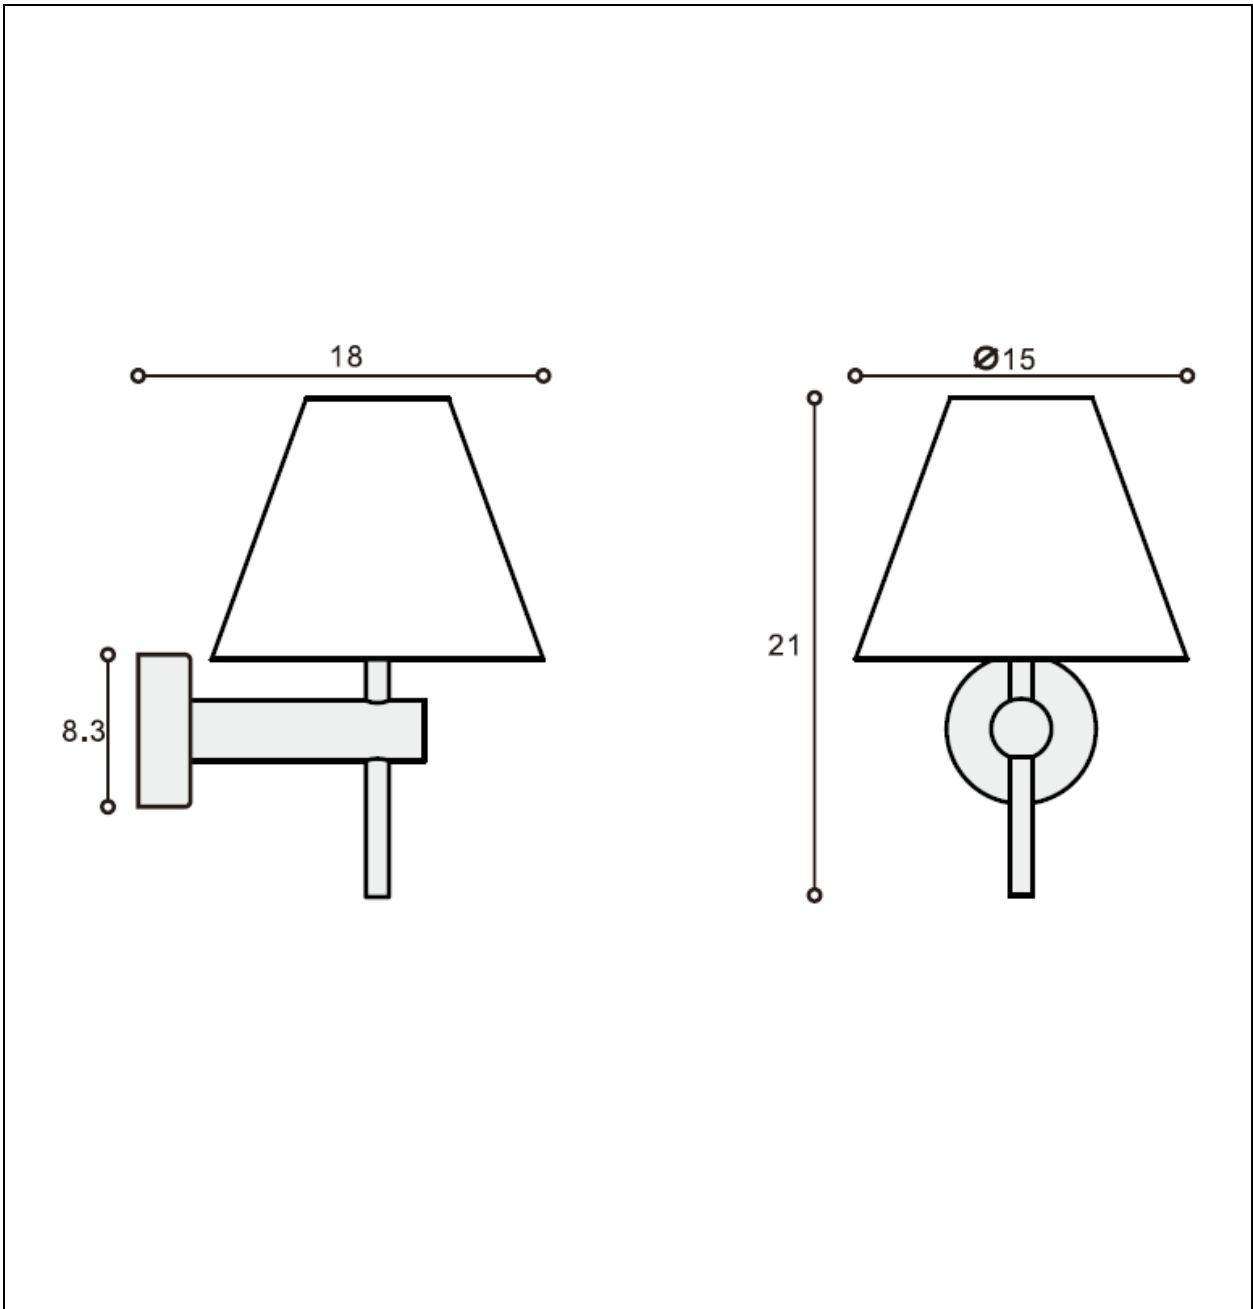

LUCIDE

Item number: 04208/01/30

Technical details

Materials used:	Steel and Opal Glass
Color:	sand black
Dimmable and how is fixture dimmable	
Size:	Height: 21cm
	Length: 18cm
	Width: 15cm
	Net weight: 0.65kg
Power requirements:	220-240V~50HZ
Bulb type and maximum wattage:	G9 MAX.33W
Number of bulbs:	1 x G9
IP degree:	IP44