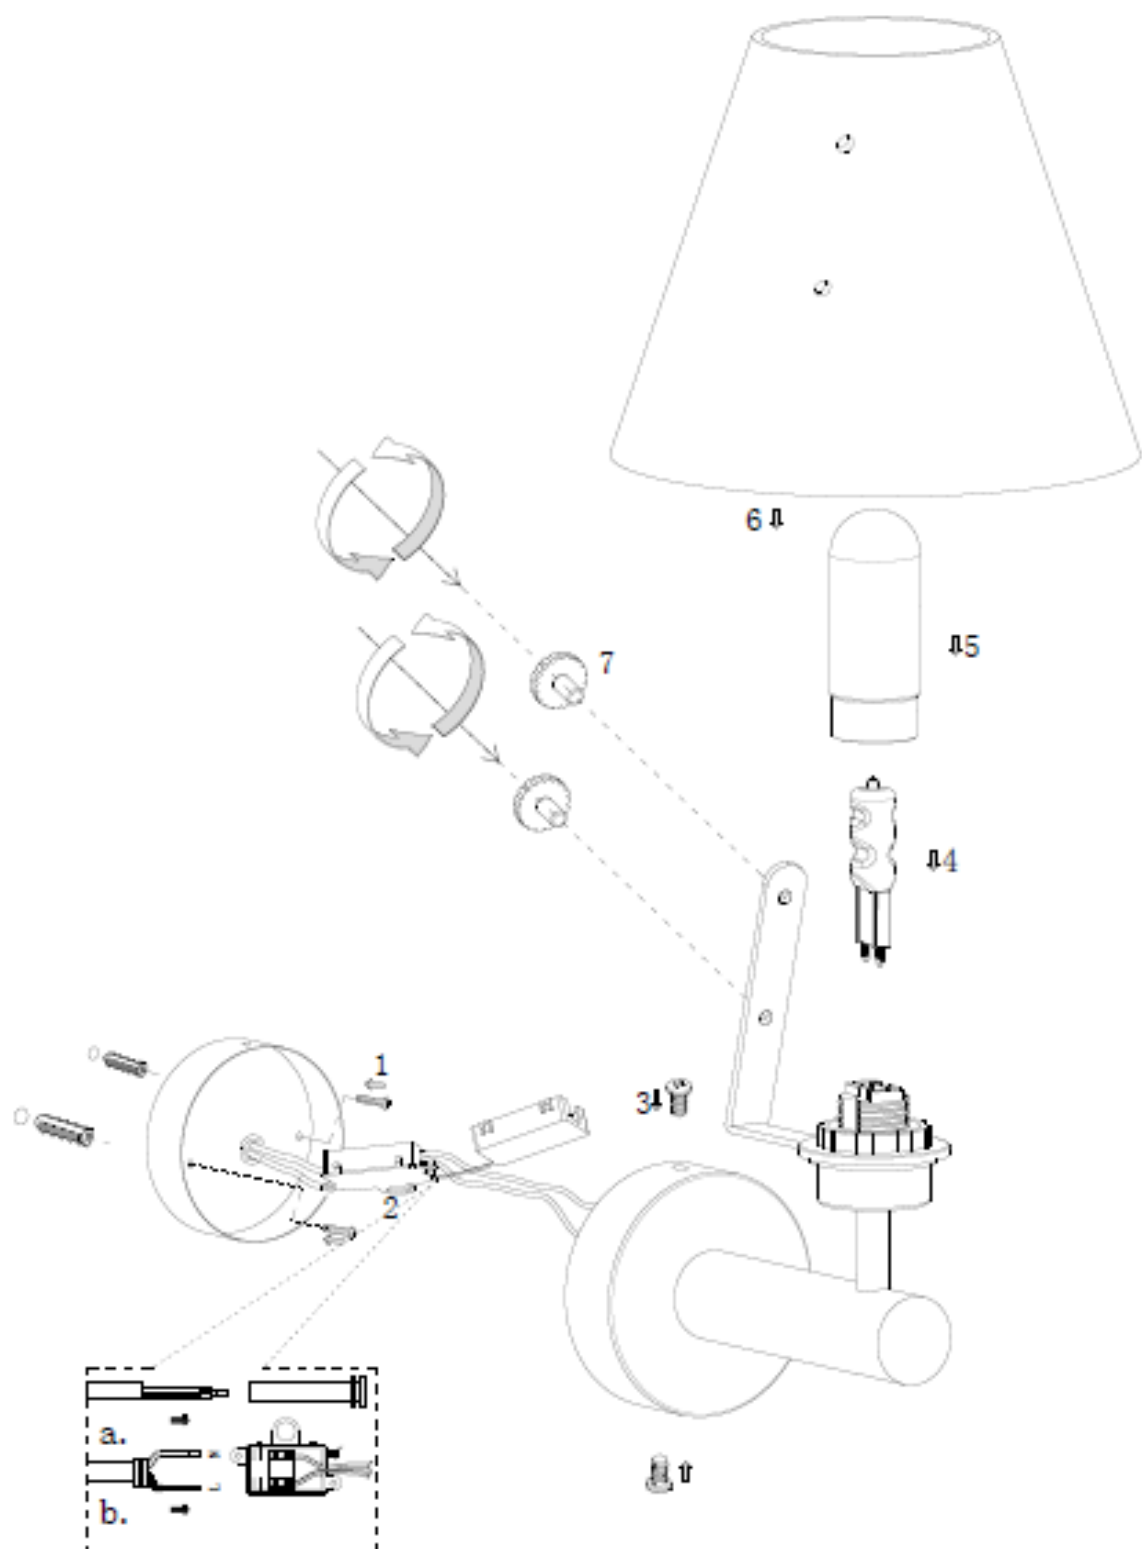

LUCIDE

Item number: 04208/01/30

Technical details

Materials used:	Steel and Opal Glass
Color:	sand black
Dimmable and how is fixture dimmable	
Size:	Height: 21cm
	Length: 18cm
	Width: 15cm
	Net weight: 0.65kg
Power requirements:	220-240V~50HZ
Bulb type and maximum wattage:	G9 MAX.33W
Number of bulbs:	1 x G9
IP degree:	IP44

Fitting wire colour	Connect to	Household circuit
Blue	Connect to	(Neutral- Blue or Black)
Brown	Connect to	(Live- Red or Brown or white)

Warranty declaration:

Lucide NV warrants that the products supplied will be free from defects in material and workmanship for a period of 2 years from the date of purchase by the end user, if the item is installed and maintained properly as mentioned in the user manual.