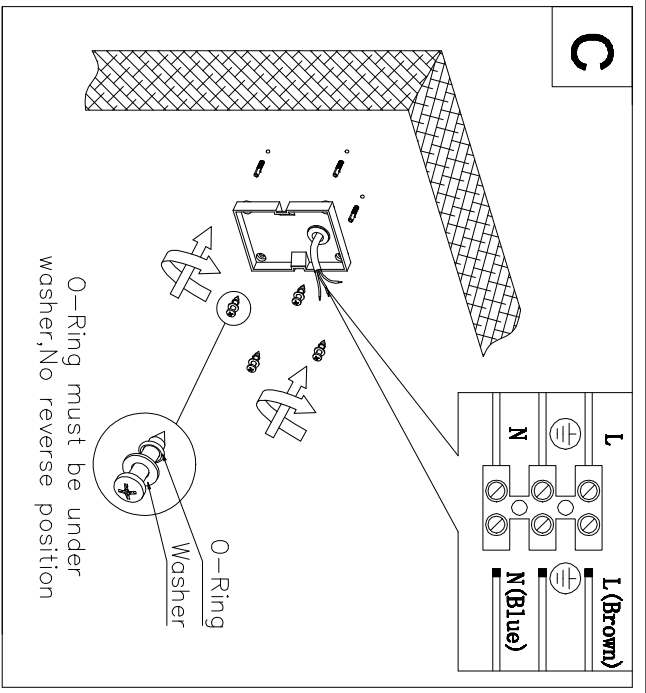

# LUCIDE

Line drawing of the item

Item number: 15803/01/30

## Technical details

Materials used:	Die-cast Aluminium
Color:	Black
Dimmable and how is fixture dimmable	
Size:	Height: 27.6CM
	Length: 21.5CM
	Width: 16.0CM
	Net weight: 1.3KG
Power requirements:	220-240V/~50Hz
Bulb type and maximum wattage:	LED MAX. 15W
Number of bulbs:	1*E27
IP degree:	IP65