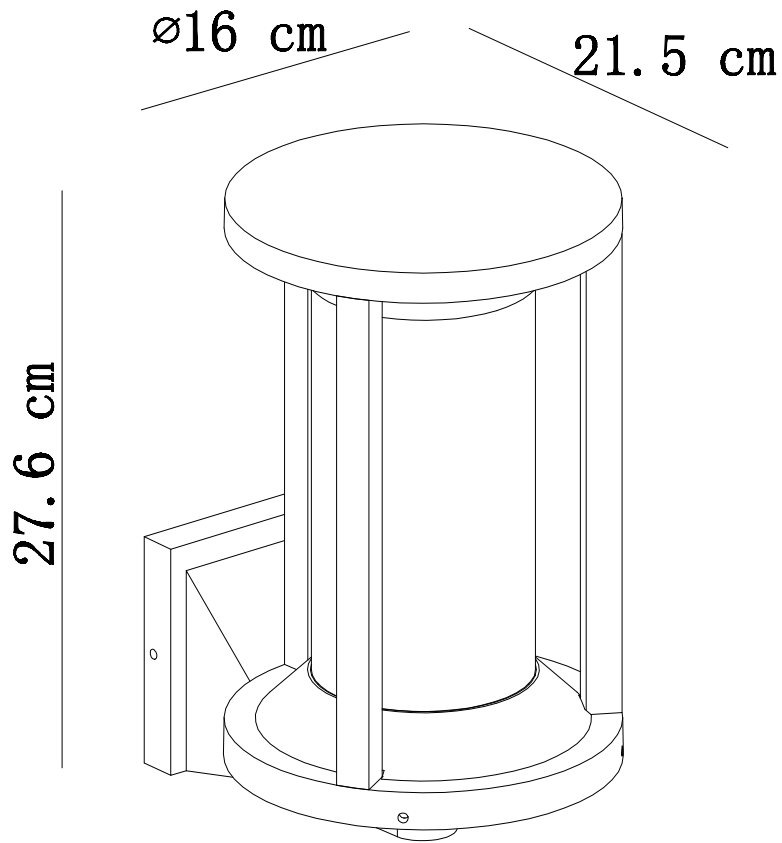

# LUCIDE

Line drawing of the item

Item number: 15803/01/30

## Technical details

Materials used:	Die-cast Aluminium
Color:	Black
Dimmable and how is fixture dimmable	
Size:	Height: 27.6CM
	Length: 21.5CM
	Width: 16.0CM
	Net weight: 1.3KG
Power requirements:	220-240V/~50Hz
Bulb type and maximum wattage:	LED MAX. 15W
Number of bulbs:	1*E27
IP degree:	IP65