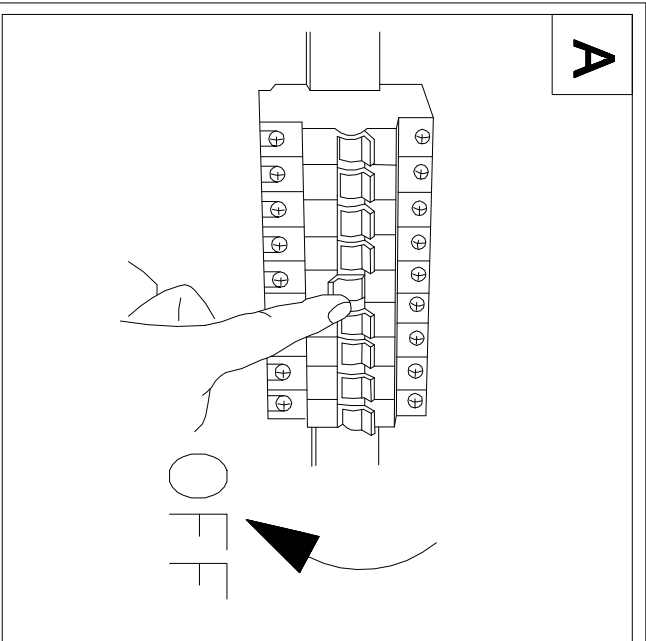

## Technical details

Materials used:	Die-cast Aluminium
Color:	Black
Dimmable and how is fixture dimmable	
Size:	Height: 27.6CM
	Length: 21.5CM
	Width: 16.0CM
	Net weight: 1.3KG
Power requirements:	220-240V/~50Hz
Bulb type and maximum wattage:	LED MAX. 15W
Number of bulbs:	1*E27
IP degree:	IP65