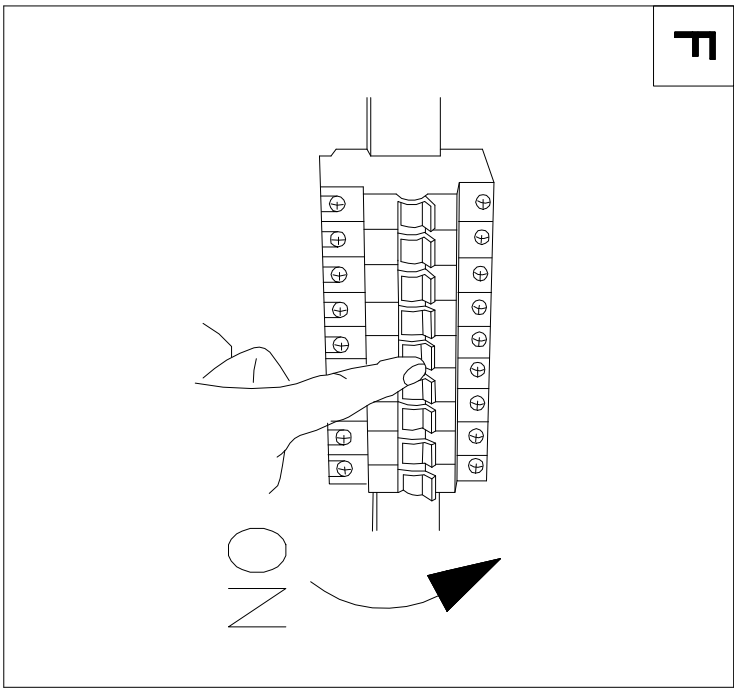

# LUCIDE

Line drawing of the item

Item number: 15803/01/30

## Technical details

Materials used:	Die-cast Aluminium
Color:	Black
Dimmable and how is fixture dimmable	
Size:	Height: 27.6CM
	Length: 21.5CM
	Width: 16.0CM
	Net weight: 1.3KG
Power requirements:	220-240V/~50Hz
Bulb type and maximum wattage:	LED MAX. 15W
Number of bulbs:	1*E27
IP degree:	IP65