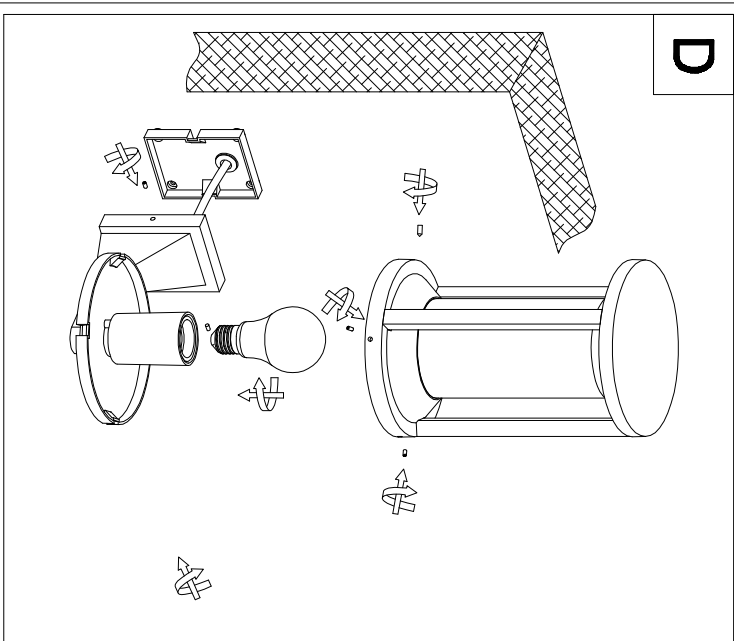

# LUCIDE

Line drawing of the item

Item number: 15803/01/30

## Technical details

Materials used:	Die-cast Aluminium
Color:	Black
Dimmable and how is fixture dimmable	
Size:	Height: 27.6CM
	Length: 21.5CM
	Width: 16.0CM
	Net weight: 1.3KG
Power requirements:	220-240V/~50Hz
Bulb type and maximum wattage:	LED MAX. 15W
Number of bulbs:	1*E27
IP degree:	IP65