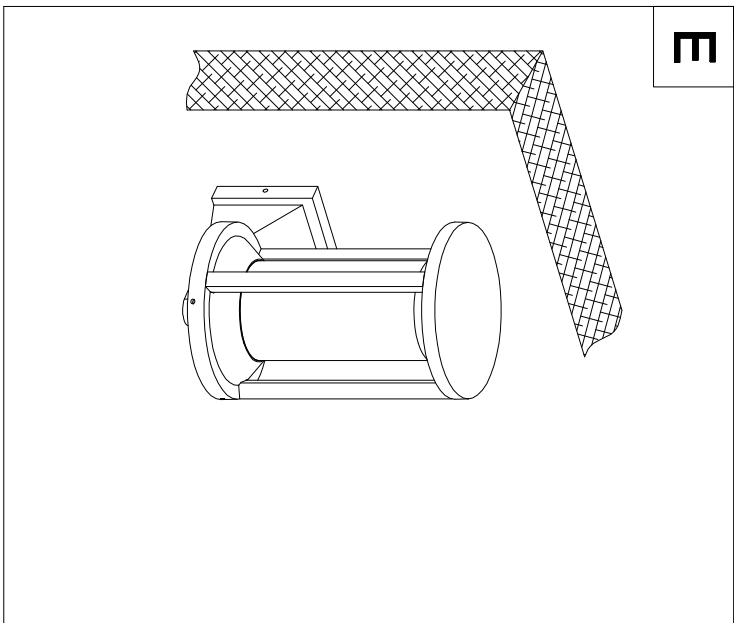

## Technical details

Materials used:	Die-cast Aluminium
Color:	Black
Dimmable and how is fixture dimmable	
Size:	Height: 27.6CM
	Length: 21.5CM
	Width: 16.0CM
	Net weight: 1.3KG
Power requirements:	220-240V/~50Hz
Bulb type and maximum wattage:	LED MAX. 15W
Number of bulbs:	1*E27
IP degree:	IP65