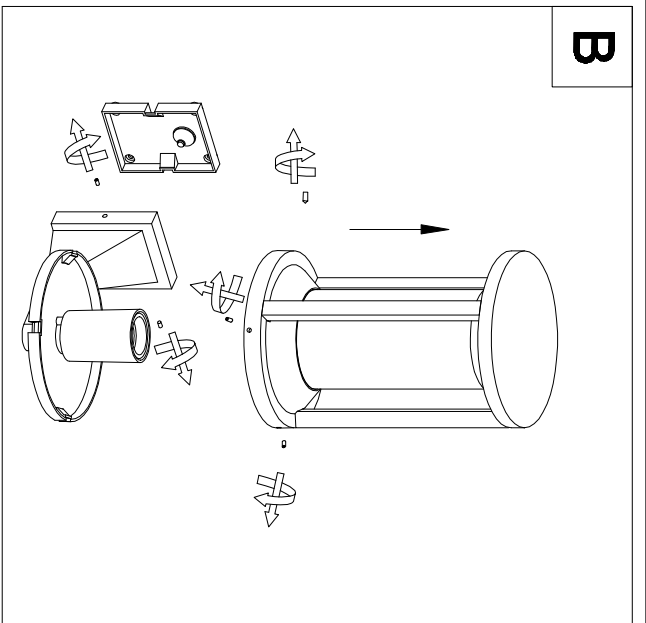

## Technical details

Materials used:	Die-cast Aluminium
Color:	Black
Dimmable and how is fixture dimmable	
Size:	Height: 27.6CM
	Length: 21.5CM
	Width: 16.0CM
	Net weight: 1.3KG
Power requirements:	220-240V/~50Hz
Bulb type and maximum wattage:	LED MAX. 15W
Number of bulbs:	1*E27
IP degree:	IP65