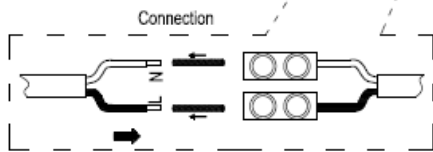

LUCIDE

Item number: 04206/01/30

Technical details

Materials used:	Aluminium and Opal Glass
Color:	sand black
Dimmable and how is fixture dimmable	
Size:	Height: 19cm
	Length: 10.6cm
	Width: 8cm
	Net weight: 0.51kg
Power requirements:	220-240V~50HZ
Bulb type and maximum wattage:	G9 MAX.33W
Number of bulbs:	1 x G9
IP degree:	IP44

Fitting wire colour	Connect to	Household circuit
Blue	Connect to	(Neutral- Blue or Black)
Brown	Connect to	(Live- Red or Brown or white)

Warranty declaration:

Lucide NV warrants that the products supplied will be free from defects in material and workmanship for a period of 2 years from the date of purchase by the end user, if the item is installed and maintained properly as mentioned in the user manual.