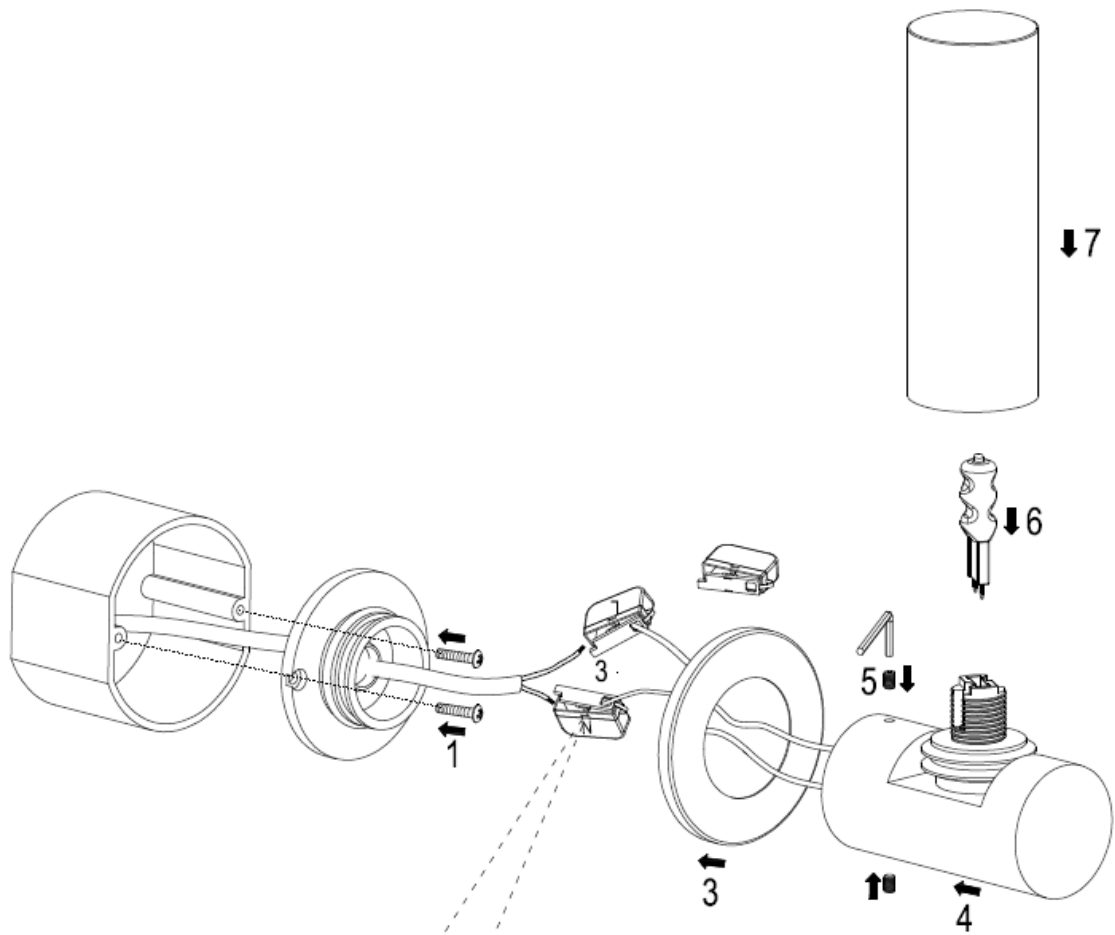

LUCIDE

Item number: 04206/01/30

Technical details

Materials used:	Aluminium and Opal Glass
Color:	sand black
Dimmable and how is fixture dimmable	
Size:	Height: 19cm
	Length: 10.6cm
	Width: 8cm
	Net weight: 0.51kg
Power requirements:	220-240V~50HZ
Bulb type and maximum wattage:	G9 MAX.33W
Number of bulbs:	1 x G9
IP degree:	IP44

Fitting wire colour	Connect to	Household circuit
Blue	Connect to	(Neutral- Blue or Black)
Brown	Connect to	(Live- Red or Brown or white)

Warranty declaration:

Lucide NV warrants that the products supplied will be free from defects in material and workmanship for a period of 2 years from the date of purchase by the end user, if the item is installed and maintained properly as mentioned in the user manual.