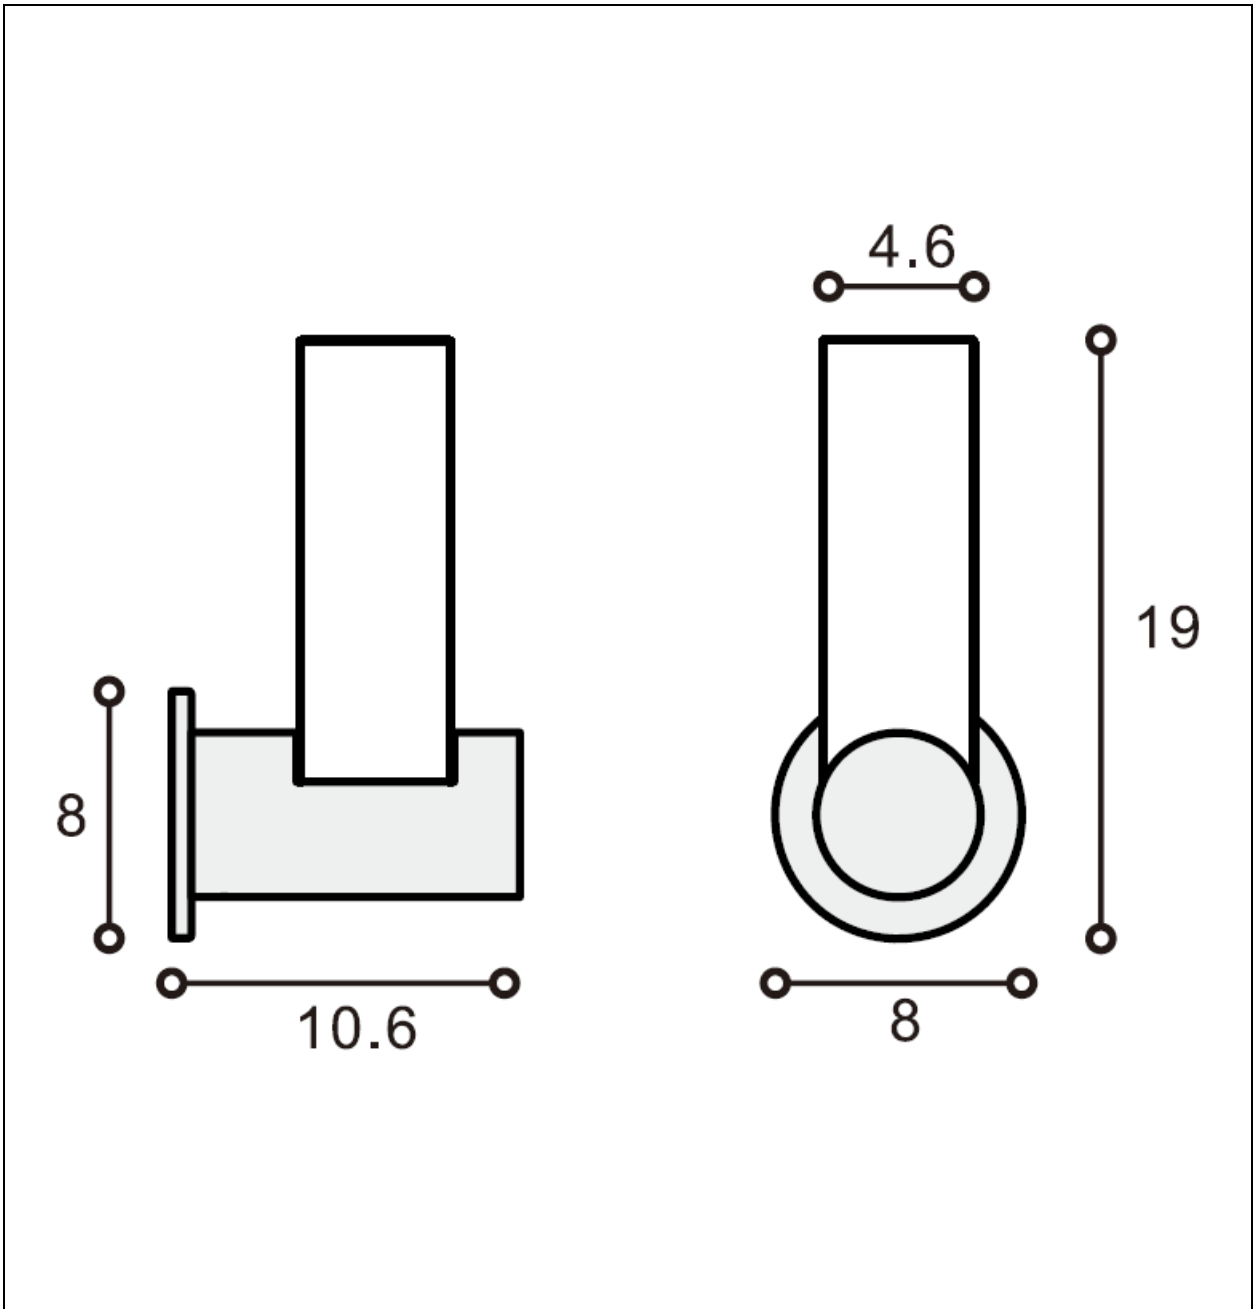

LUCIDE

Item number: 04206/01/30

Technical details

Materials used:	Aluminium and Opal Glass
Color:	sand black
Dimmable and how is fixture dimmable	
Size:	Height: 19cm
	Length: 10.6cm
	Width: 8cm
	Net weight: 0.51kg
Power requirements:	220-240V~50HZ
Bulb type and maximum wattage:	G9 MAX.33W
Number of bulbs:	1 x G9
IP degree:	IP44