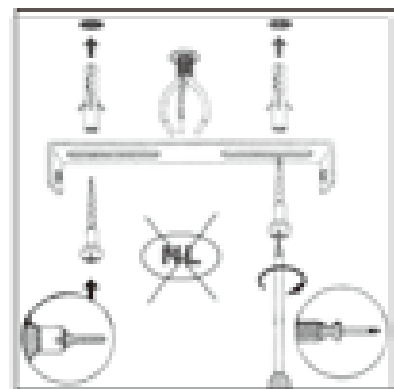

LUCIDE

Item number: 09928/05/30

Technical details

Materials used:	ALUMINIUM
Color:	BLACK
Dimmable and how is fixture dimmable	Yes. Dim to warm
Size:	Height: 12.3cm
	Length: 16.0cm
	Width: 9.0cm
	Net weight: 0.358kg
Power requirements:	220-240V~ 50Hz
Bulb type and maximum wattage:	GU10 LED 5W
Number of bulbs:	1xGU10 LED 5W
IP degree:	IP20