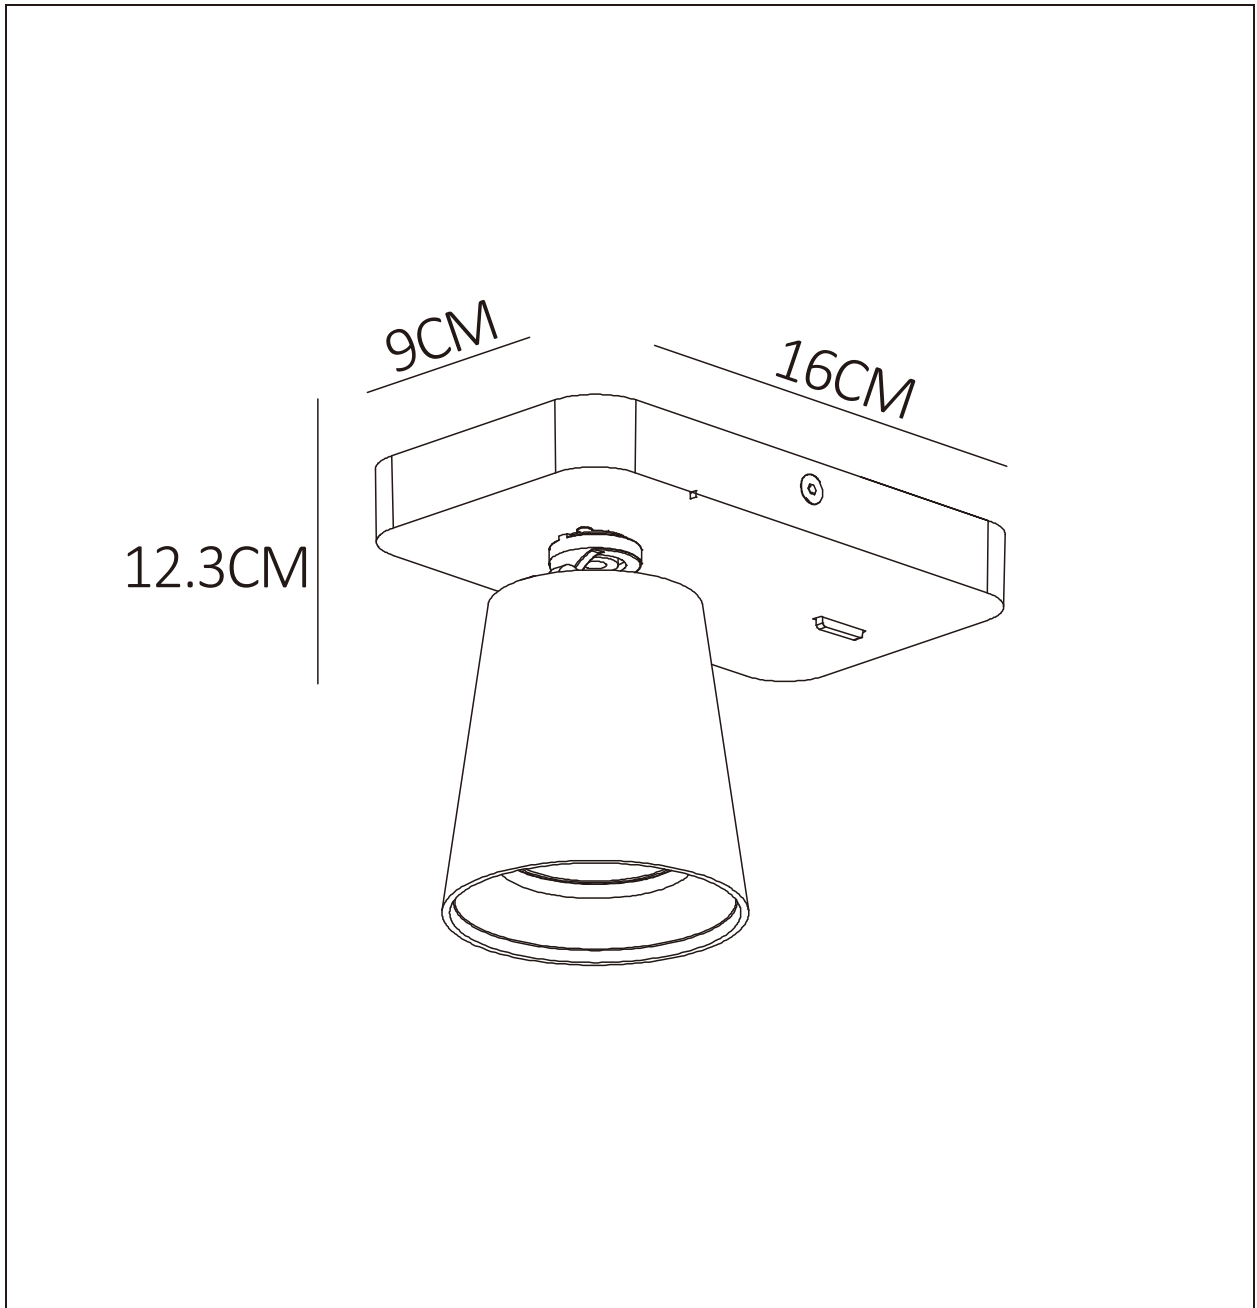

LUCIDE

Item number: 09928/05/30

Technical details

Materials used:	ALUMINIUM
Color:	BLACK
Dimmable and how is fixture dimmable	Yes. Dim to warm
Size:	Height: 12.3cm
	Length: 16.0cm
	Width: 9.0cm
	Net weight: 0.358kg
Power requirements:	220-240V~ 50Hz
Bulb type and maximum wattage:	GU10 LED 5W
Number of bulbs:	1xGU10 LED 5W
IP degree:	IP20