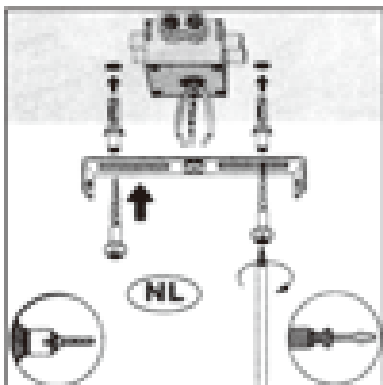

LUCIDE

Item number: 09928/05/30

Technical details

Materials used:	ALUMINIUM
Color:	BLACK
Dimmable and how is fixture dimmable	Yes. Dim to warm
Size:	Height: 12.3cm
	Length: 16.0cm
	Width: 9.0cm
	Net weight: 0.358kg
Power requirements:	220-240V~ 50Hz
Bulb type and maximum wattage:	GU10 LED 5W
Number of bulbs:	1xGU10 LED 5W
IP degree:	IP20