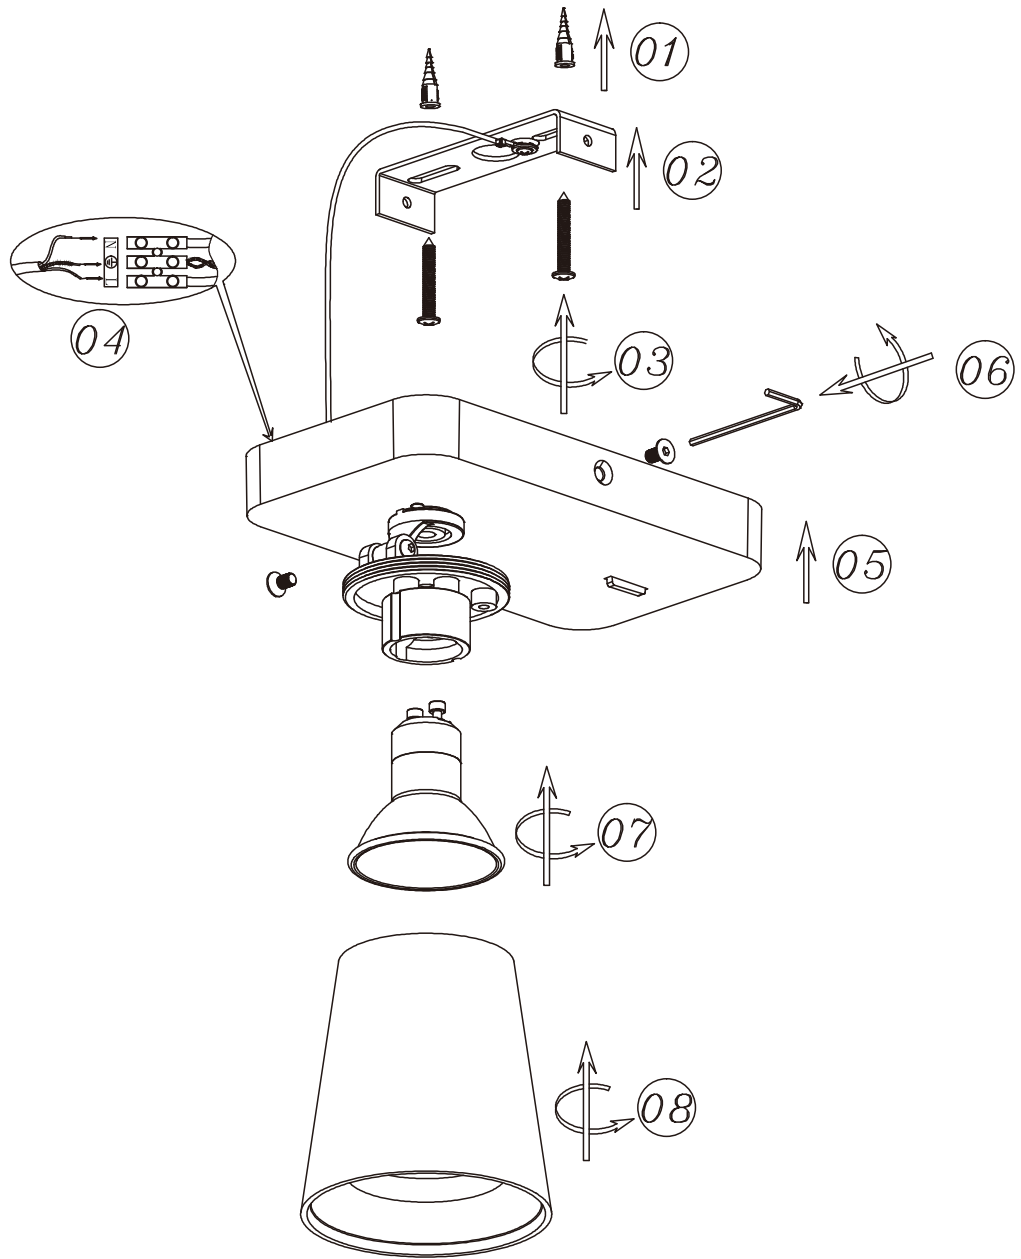

LUCIDE

Item number: 09928/05/30

Technical details

Materials used:	ALUMINIUM
Color:	BLACK
Dimmable and how is fixture dimmable	Yes. Dim to warm
Size:	Height: 12.3cm
	Length: 16.0cm
	Width: 9.0cm
	Net weight: 0.358kg
Power requirements:	220-240V~ 50Hz
Bulb type and maximum wattage:	GU10 LED 5W
Number of bulbs:	1xGU10 LED 5W
IP degree:	IP20