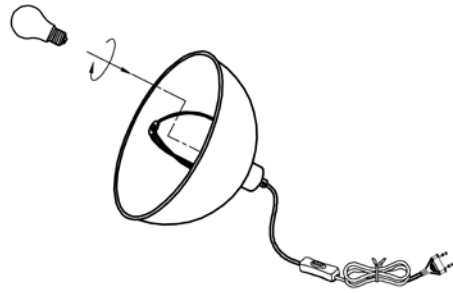

Installation drawing

1

2

3

4

5

6