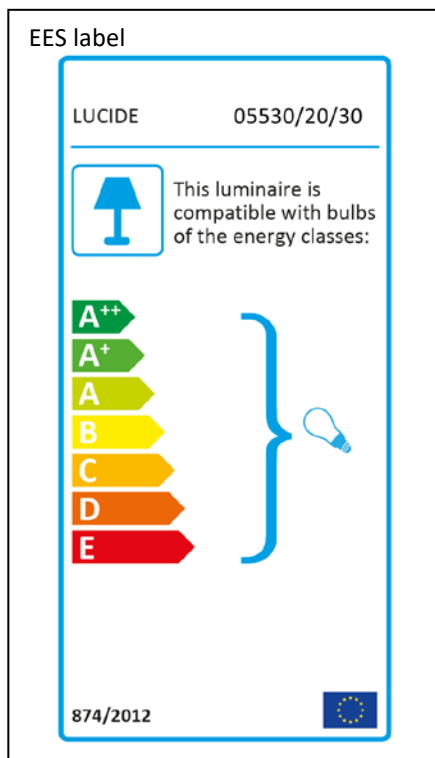

Von der Garantie ausgenommen: 1. Gebrochene Glasteile der Fassung werden nur innerhalb von 14 Tagen ab Kauf durch den Endkunden ersetzt. 2. Normaler Verschleiß, Verfärbungen aufgrund des normalen Gebrauchs. 3. Beschädigungen aufgrund externer Ursachen wie Feuer, Wasser, unsachgemäße Nutzung/ Installation oder Wartung des Produkts.

Kunden müssen das defekte Produkt/Teil und den Originalkaufbeleg einsenden, um Garantieansprüche geltend zu machen.

Deklaracja gwarancji:

LucideNV gwarantuje, że dostarczone produkty będą wolne od defektów materiałowych oraz produkcyjnych przez okres 2 lat od daty zakupu przez użytkownika końcowego, jeżeli urządzenie jest zainstalowane i prawidłowo utrzymywane zgodnie z instrukcją obsługi.

Wyłączenie z gwarancji: 1. Rozbite szkło zostanie wymienione tylko do 14 dni od momentu zakupu przez użytkownika końcowego. 2. Normalne zużycie, utrata koloru w wyniku normalnego użytkowania. 3. Uszkodzenie spowodowane czynnikami zewnętrznymi takimi, jak ogień, woda, nieprawidłowe używanie/ instalacja lub utrzymywanie produktu.

W celu uzyskania gwarancji klient musi zwrócić uszkodzony przedmiot oraz oryginalny dowód zakupu.

Other languages of the manual and further explanations can be found on our website.