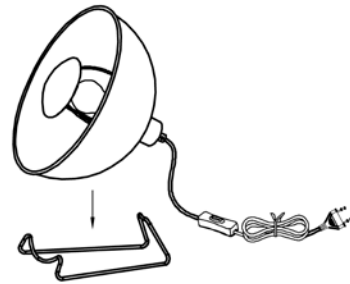

Installation drawing

1

2

3

4

5

6