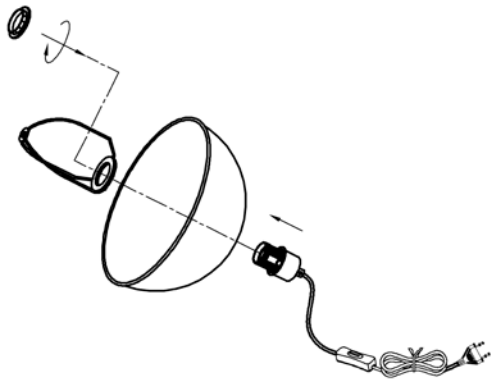

Installation drawing

1