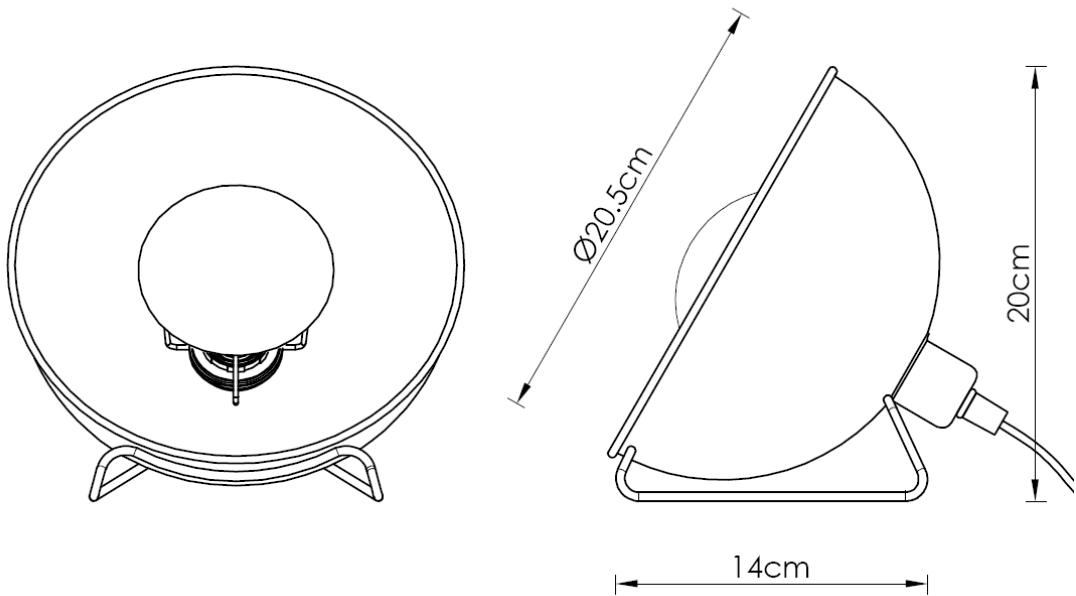

LUCIDE

Line drawing of the item

Item number: 05530/20/30

Technical details

Materials used:	Iron
Color:	Sand Black
Dimmable and how is fixture dimmable	No
Size:	Height: 20cm
	Length: 20.5cm
	Width: 20.5cm
	Net weight: kg
Power requirements:	220-240V~50Hz
Bulb type and maximum wattage:	E14 Max.25W
Number of bulbs:	1 x E14
IP degree:	IP 20