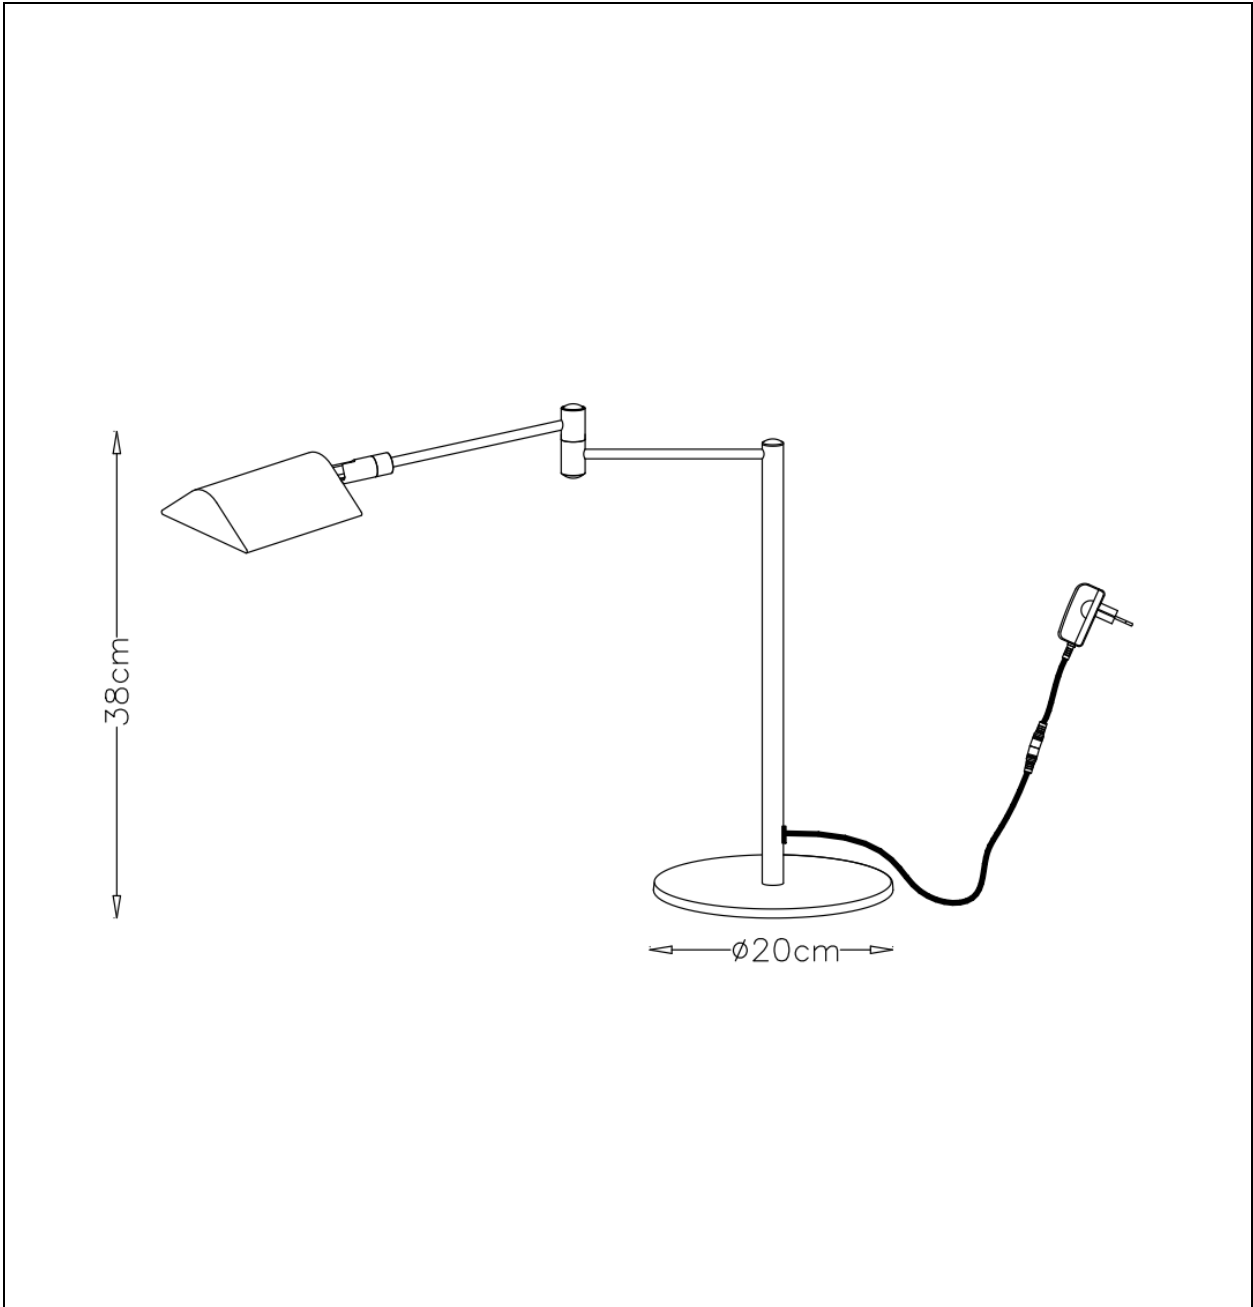

LUCIDE

Item number: 19665 / 09 / 12, 19665 / 09 / 30

Technical details

Materials used:	Metal, Aluminum
Color:	Sandy matt black+ satin nickel Satin nickel
Dimmable and how is fixture dimmable	Push dimmer on the lampshade
Size:	Height: 38cm
	Length:
	Width: 20cm
	Net weight: 1.6kg
Power requirements:	DC 24V 0.37A (110-240V/50-60Hz main input)
Bulb type and maximum wattage:	1W LED (9W in total)
Number of bulbs:	9pcs 1W LED
IP degree:	IP20