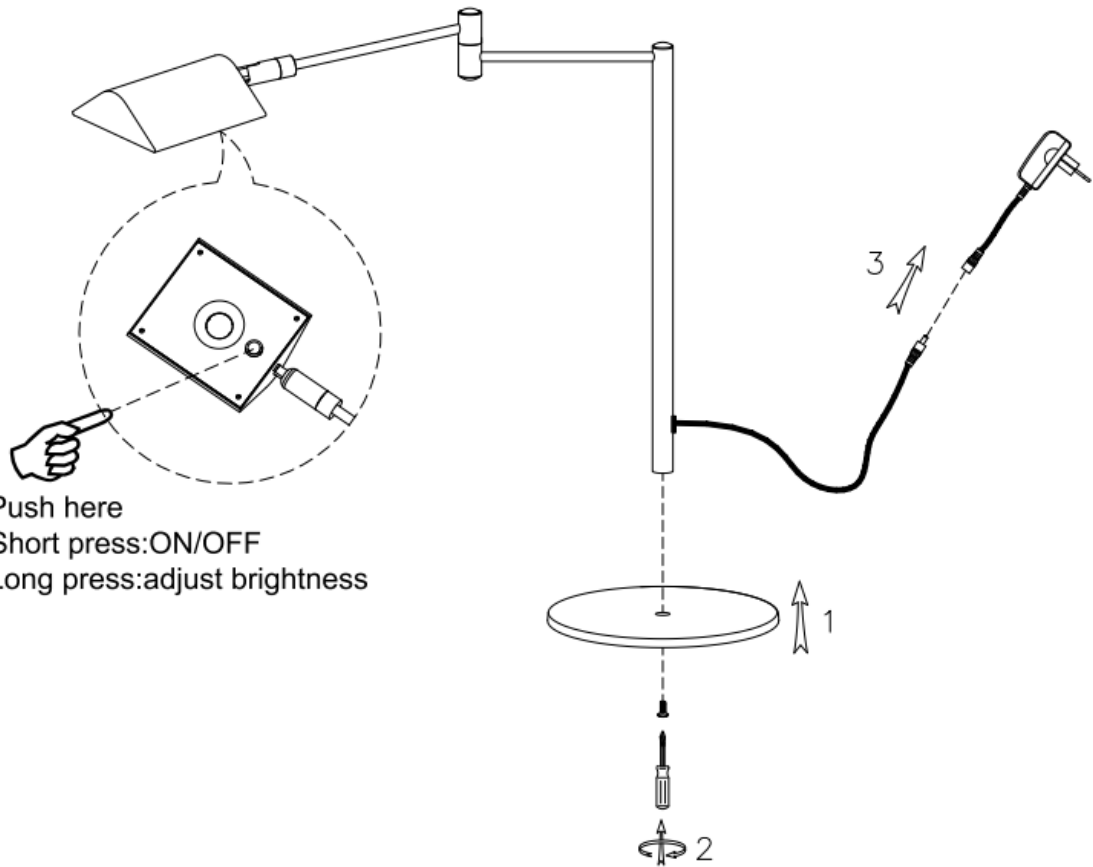

LUCIDE

Item number: 19665 / 09 / 12, 19665 / 09 / 30

Technical details

Materials used:	Metal, Aluminum
Color:	Sandy matt black+ satin nickel Satin nickel
Dimmable and how is fixture dimmable	Push dimmer on the lampshade
Size:	Height: 38cm
	Length:
	Width: 20cm
	Net weight: 1.6kg
Power requirements:	DC 24V 0.37A (110-240V/50-60Hz main input)
Bulb type and maximum wattage:	1W LED (9W in total)
Number of bulbs:	9pcs 1W LED
IP degree:	IP20