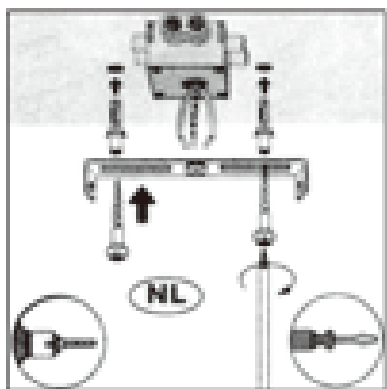

LUCIDE

Item number: 09928/10/30

Technical details

Materials used:	ALUMINIUM
Color:	BLACK
Dimmable and how is fixture dimmable	Yes. Dim to warm
Size:	Height: 12.3cm
	Length: 31.0cm
	Width: 9.0cm
	Net weight: 0.719kg
Power requirements:	220-240V~ 50Hz
Bulb type and maximum wattage:	GU10 LED 2x5W
Number of bulbs:	2xGU10 LED 5W
IP degree:	IP20