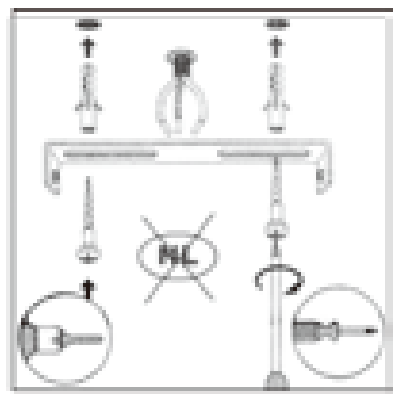

LUCIDE

Item number: 09928/10/30

Technical details

Materials used:	ALUMINIUM
Color:	BLACK
Dimmable and how is fixture dimmable	Yes. Dim to warm
Size:	Height: 12.3cm
	Length: 31.0cm
	Width: 9.0cm
	Net weight: 0.719kg
Power requirements:	220-240V~ 50Hz
Bulb type and maximum wattage:	GU10 LED 2x5W
Number of bulbs:	2xGU10 LED 5W
IP degree:	IP20