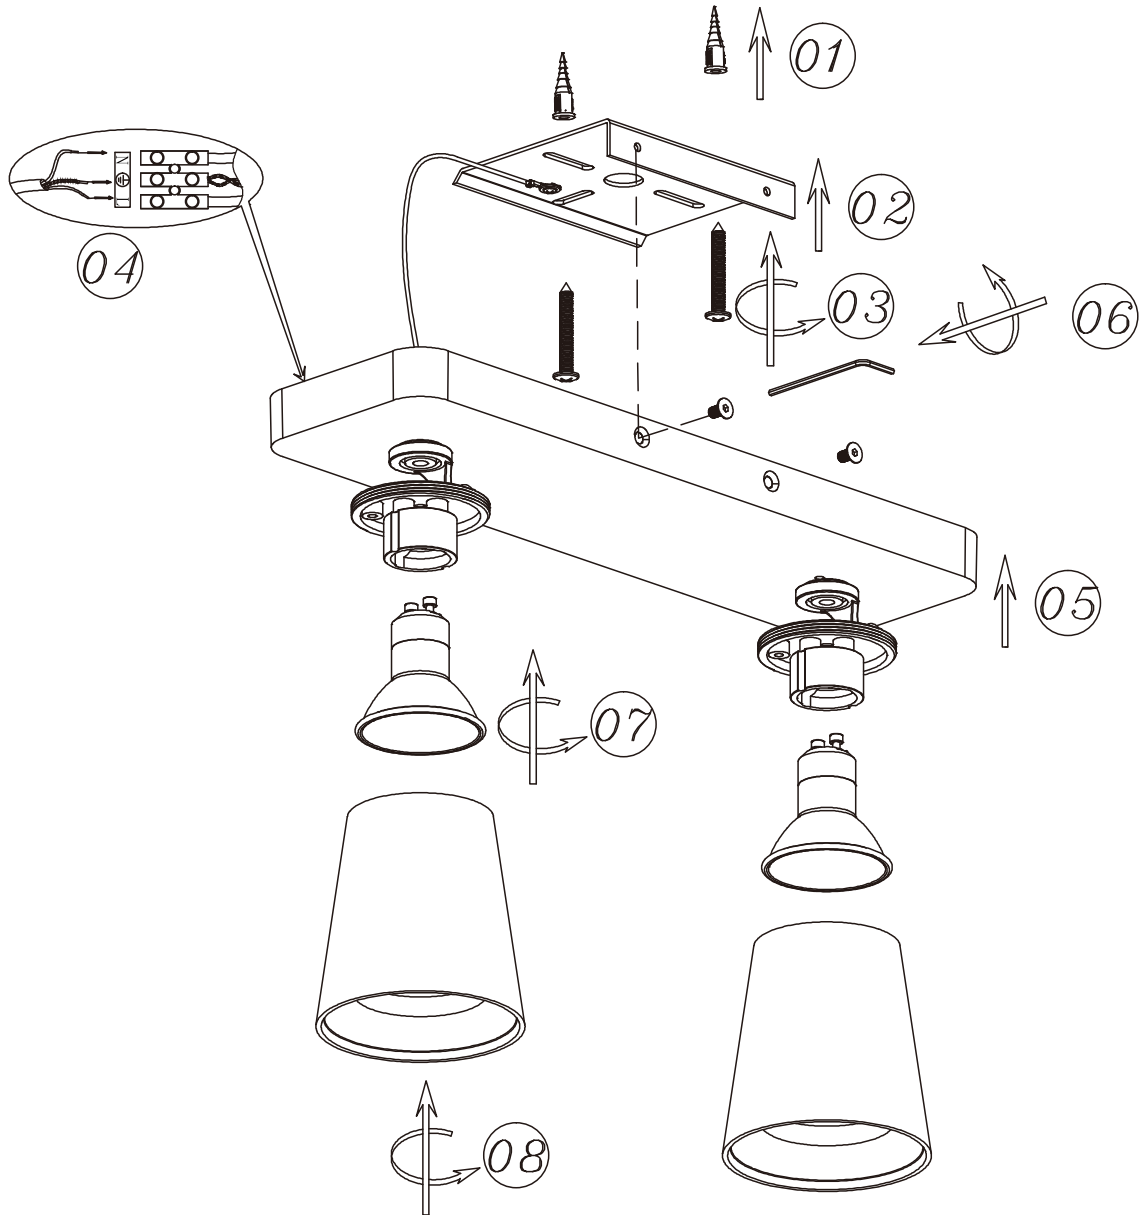

LUCIDE

Item number: 09928/10/30

Technical details

Materials used:	ALUMINIUM
Color:	BLACK
Dimmable and how is fixture dimmable	Yes. Dim to warm
Size:	Height: 12.3cm
	Length: 31.0cm
	Width: 9.0cm
	Net weight: 0.719kg
Power requirements:	220-240V~ 50Hz
Bulb type and maximum wattage:	GU10 LED 2x5W
Number of bulbs:	2xGU10 LED 5W
IP degree:	IP20