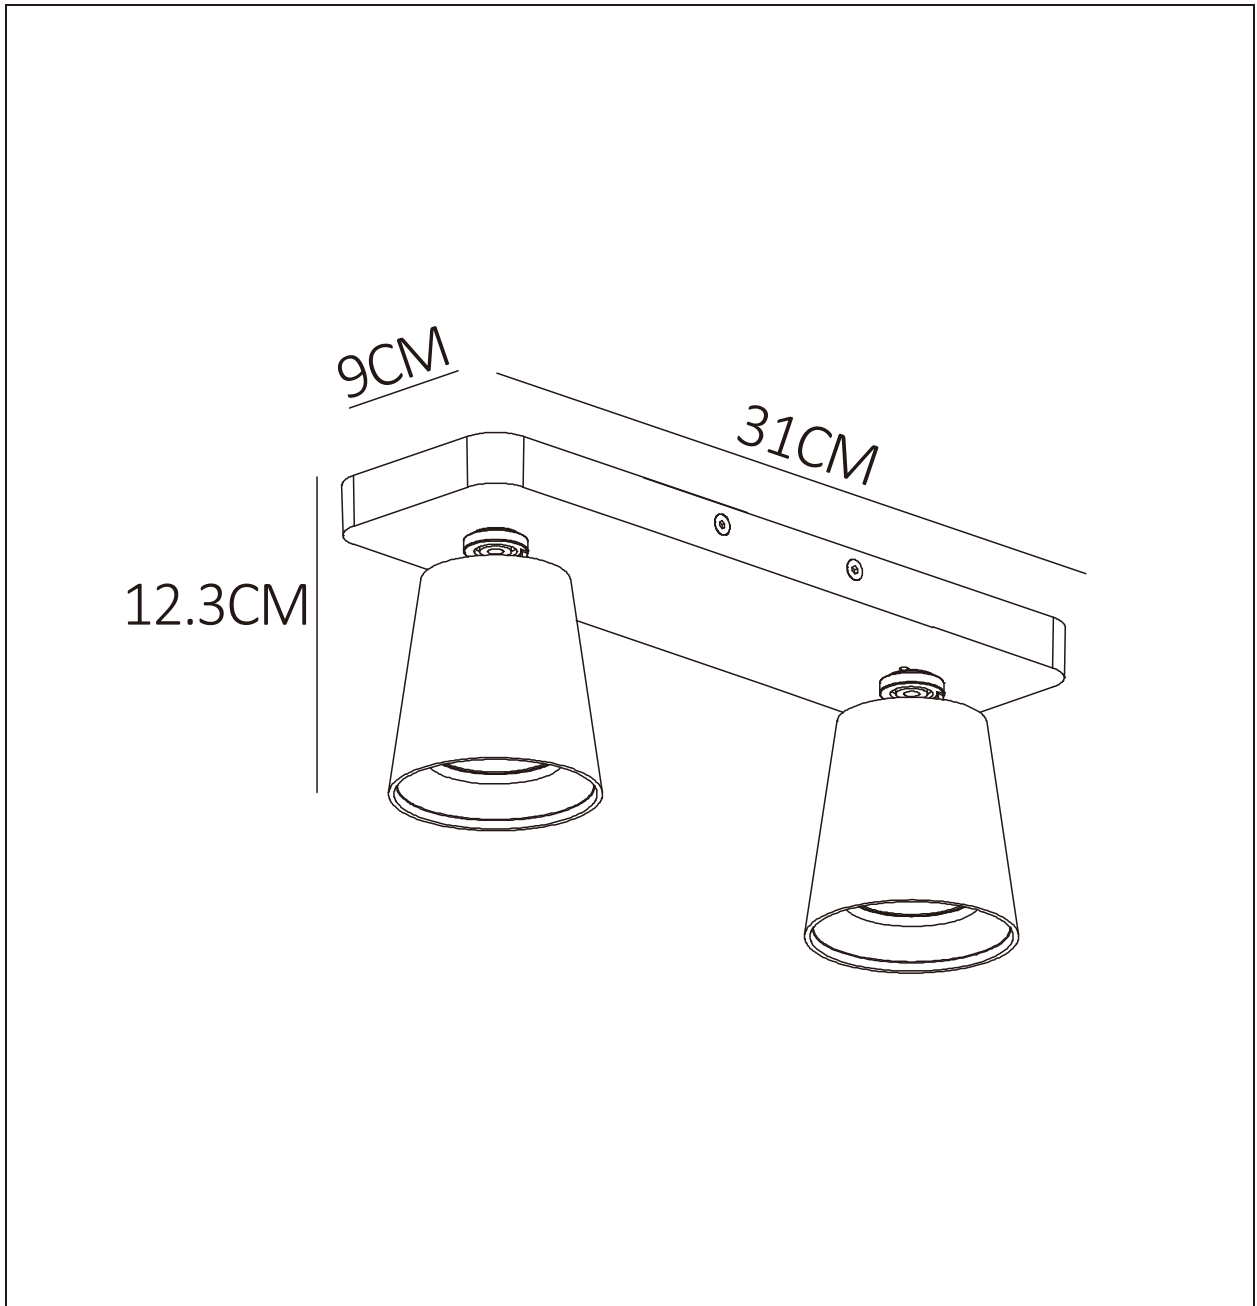

LUCIDE

Item number: 09928/10/30

Technical details

Materials used:	ALUMINIUM
Color:	BLACK
Dimmable and how is fixture dimmable	Yes. Dim to warm
Size:	Height: 12.3cm
	Length: 31.0cm
	Width: 9.0cm
	Net weight: 0.719kg
Power requirements:	220-240V~ 50Hz
Bulb type and maximum wattage:	GU10 LED 2x5W
Number of bulbs:	2xGU10 LED 5W
IP degree:	IP20