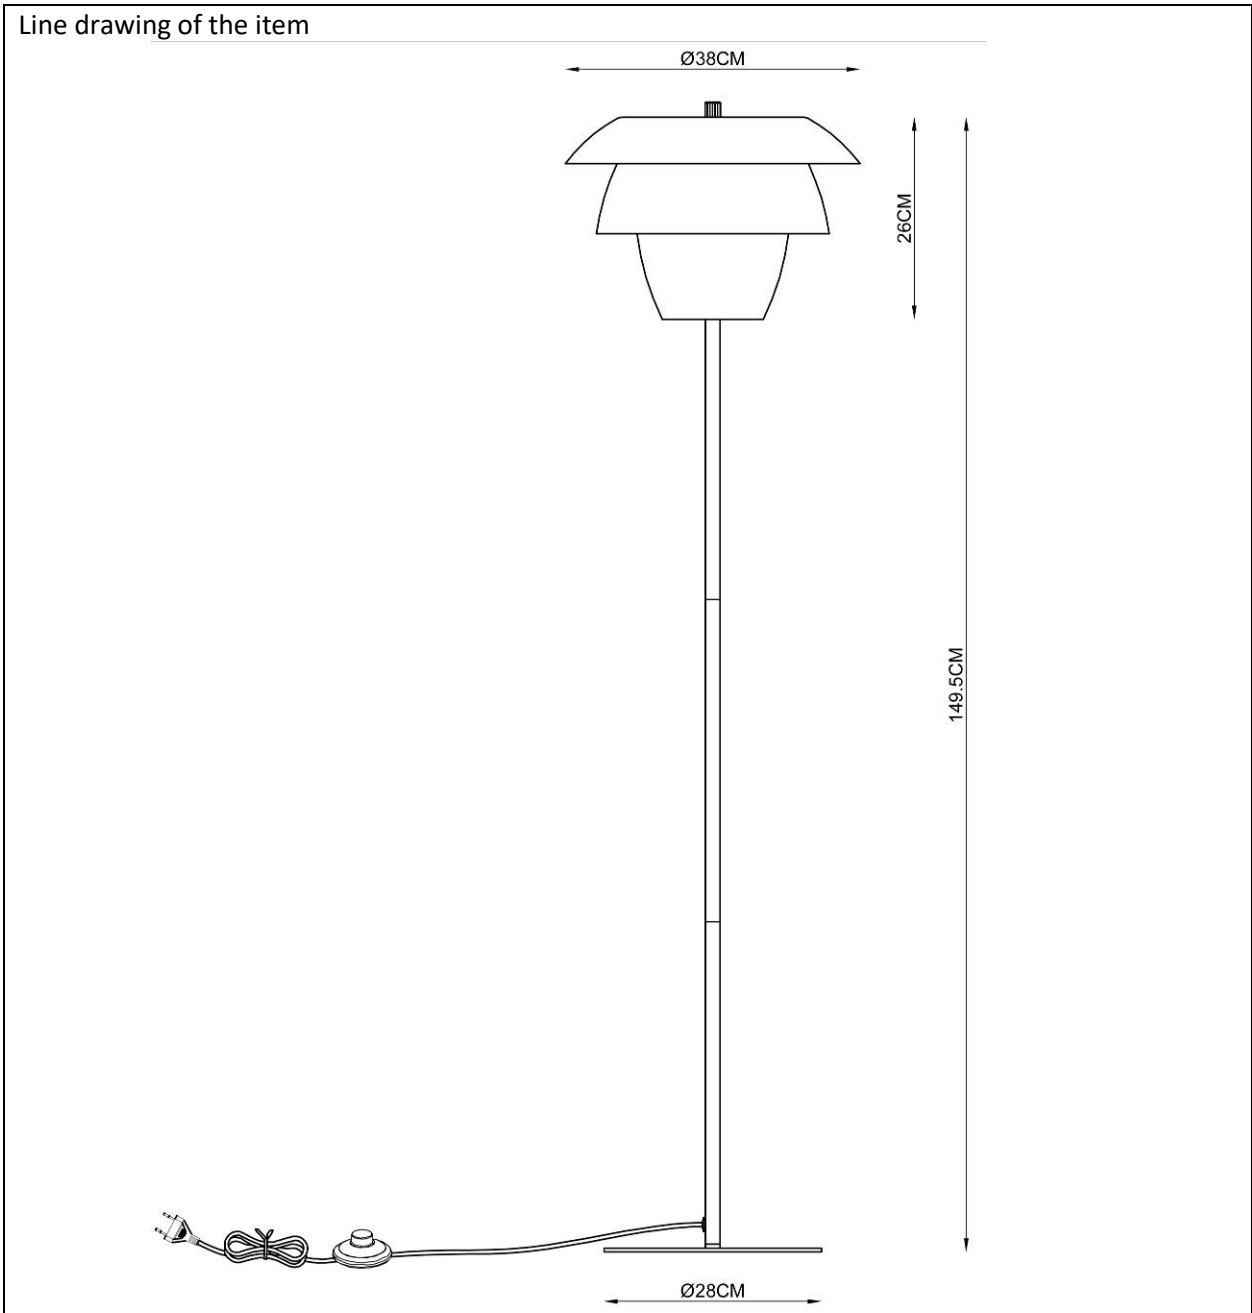

# LUCIDE

Item number: 05729/01/30

## Technical details

Materials used:	Iron
Color:	Black
Dimmable and how is fixture dimmable	No
Size:	Height: 149.5cm
	Length: 38cm
	Width: 38cm
	Net weight: kg
Power requirements:	220-240V~50Hz
Bulb type and maximum wattage:	E27 Max.40W
Number of bulbs:	1 x E27
IP degree:	IP 20