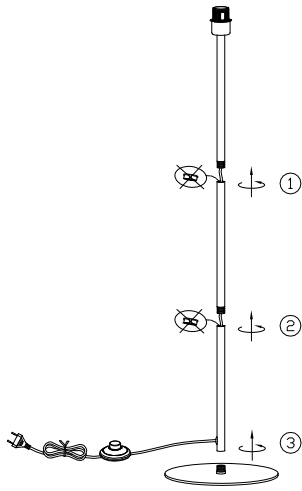

Installation drawing

1