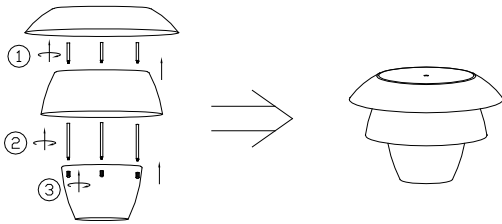

## Technical details

Materials used:	Iron
Color:	Black
Dimmable and how is fixture dimmable	No
Size:	Height: 149.5cm
	Length: 38cm
	Width: 38cm
	Net weight: kg
Power requirements:	220-240V~50Hz
Bulb type and maximum wattage:	E27 Max.40W
Number of bulbs:	1 x E27
IP degree:	IP 20

Installation drawing

1

2

3

4

5

6

**Warranty declaration:**