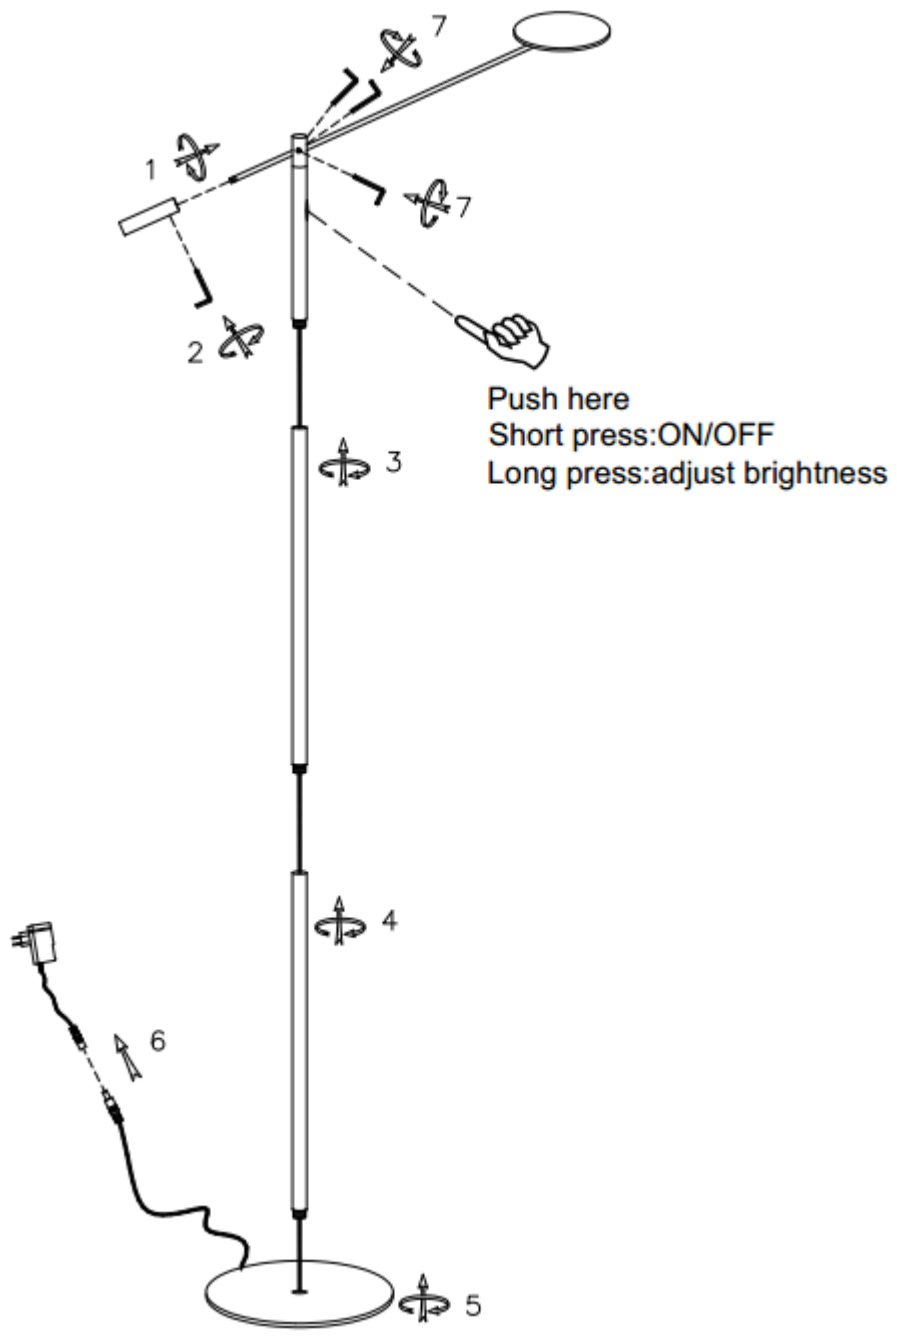

## Technical details

Materials used:	Metal, Aluminum
Color:	Sandy matt black, Satin nickel
Dimmable and how is fixture dimmable	Push dimmer on the tube
Size:	Height: 140cm
	Length:
	Width: 25cm
	Net weight: 2.6kg
Power requirements:	DC 24V 0.37A (110-240V/50-60Hz main input)
Bulb type and maximum wattage:	1W LED (9W in total)
Number of bulbs:	9pcs 1W LED
IP degree:	IP20