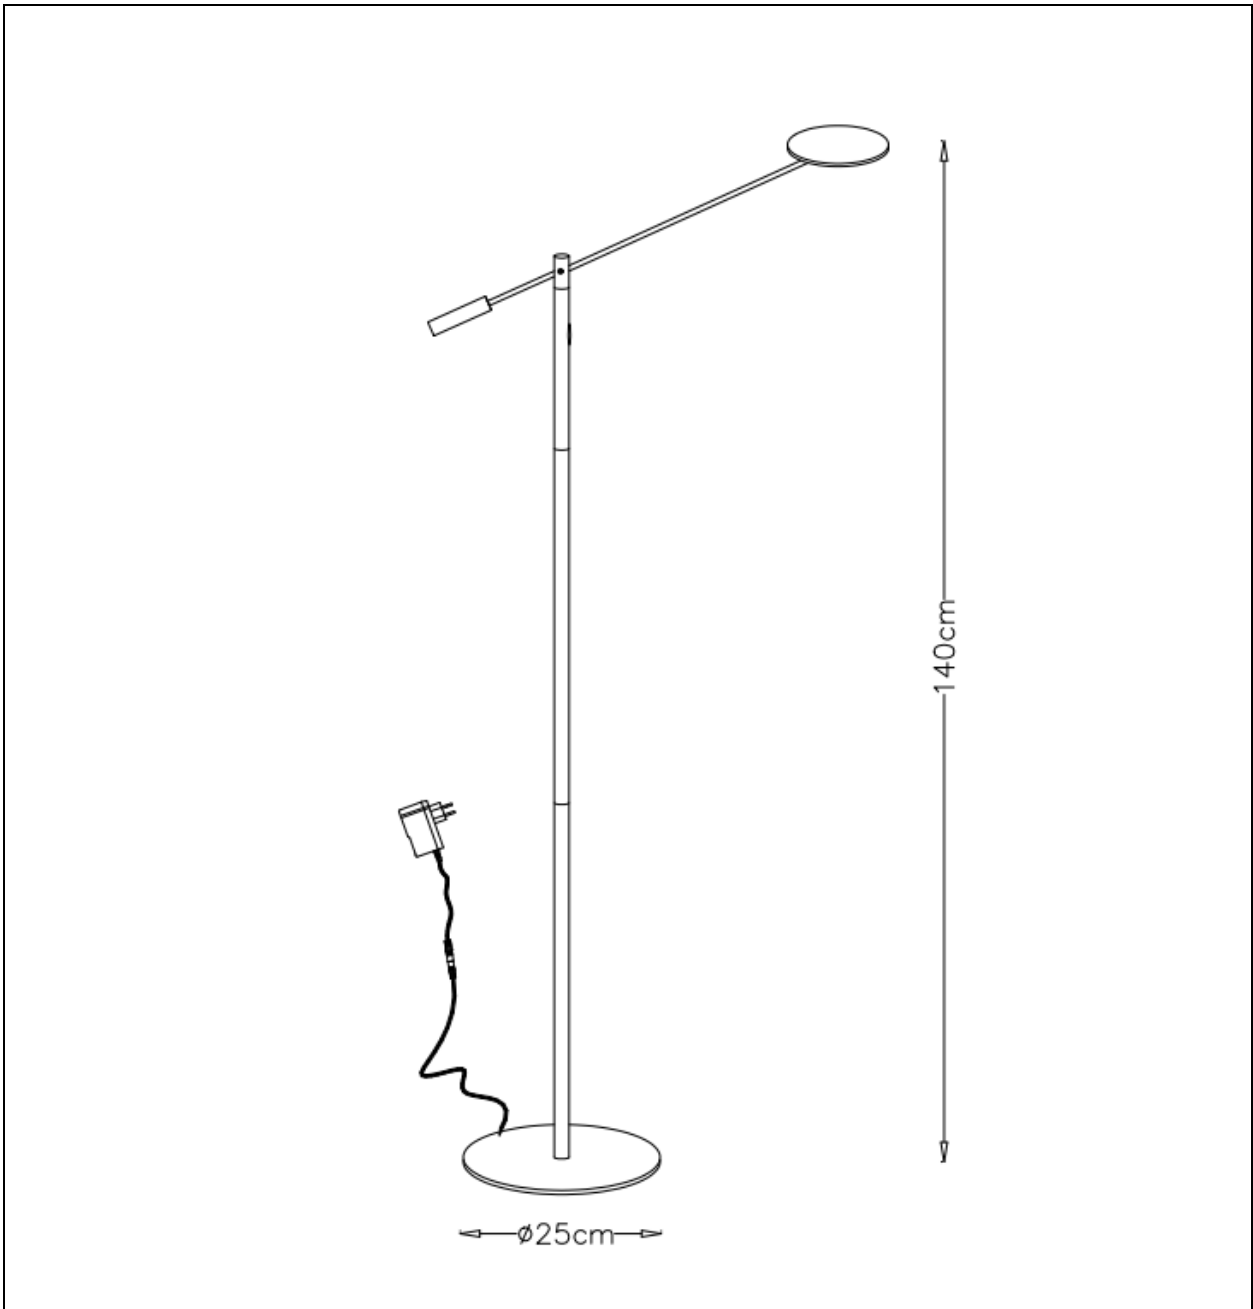

# LUCIDE

Item number: 19766 / 09 / 12, 19766 / 09 / 30

## Technical details

Materials used:	Metal, Aluminum
Color:	Sandy matt black, Satin nickel
Dimmable and how is fixture dimmable	Push dimmer on the tube
Size:	Height: 140cm
	Length:
	Width: 25cm
	Net weight: 2.6kg
Power requirements:	DC 24V 0.37A (110-240V/50-60Hz main input)
Bulb type and maximum wattage:	1W LED (9W in total)
Number of bulbs:	9pcs 1W LED
IP degree:	IP20