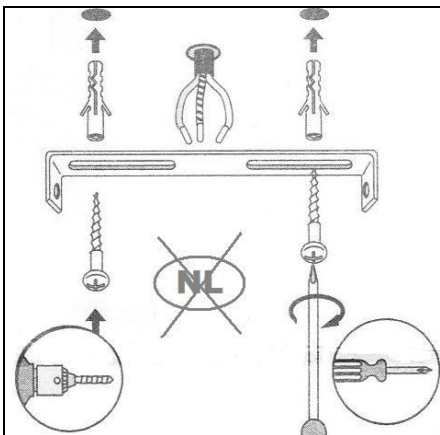

Item number: 30276/01/38

Technical details

Materials used:	Steel
Color:	Cream+rust
Dimmable and how is fixture dimmable	
Size:	Height: 21cm
	Length: 32cm
	Width: 24cm
	Net weight: 0.70kgs
Power requirements:	220-240V~50Hz
Bulb type and maximum wattage:	E27 60W Max.
Number of bulbs:	1
IP degree:	20