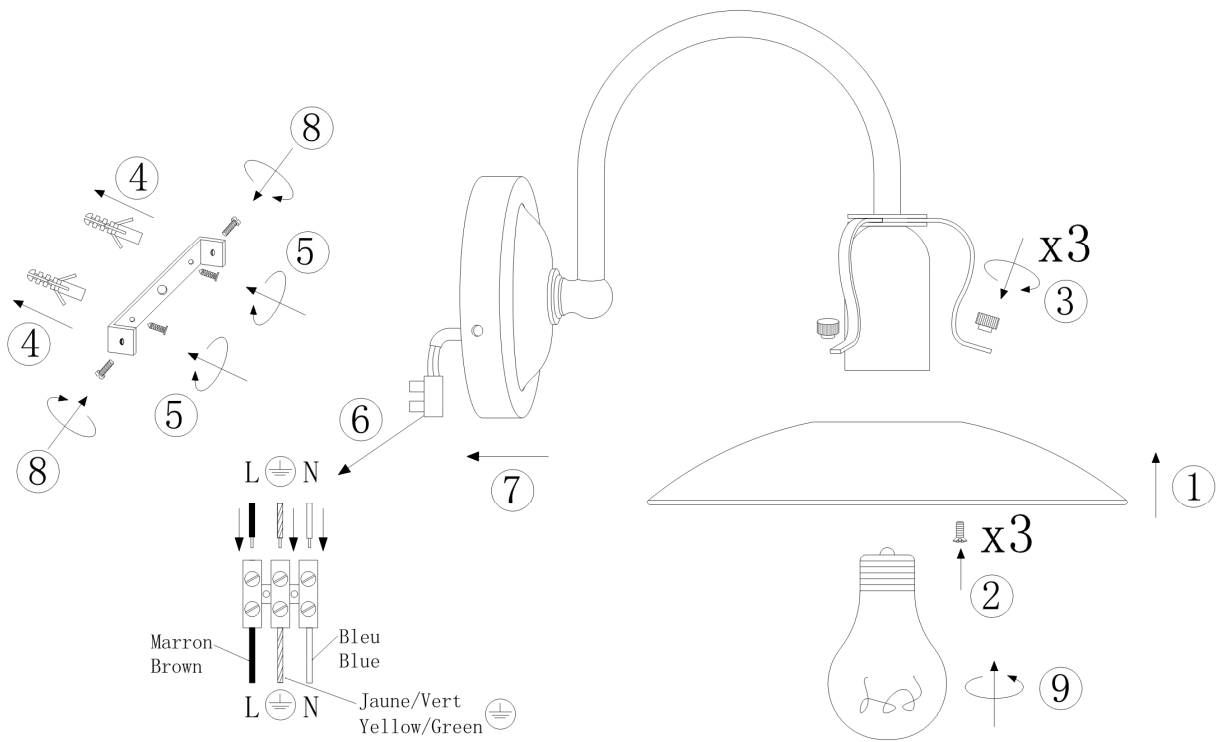

Item number: 30276/01/38

Technical details

Materials used:	Steel
Color:	Cream+rust
Dimmable and how is fixture dimmable	
Size:	Height: 21cm
	Length: 32cm
	Width: 24cm
	Net weight: 0.70kgs
Power requirements:	220-240V~50Hz
Bulb type and maximum wattage:	E27 60W Max.
Number of bulbs:	1
IP degree:	20