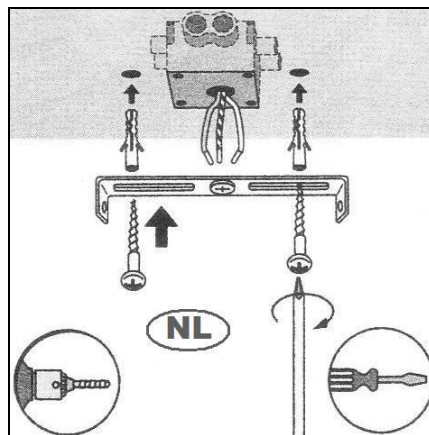

Item number: 30276/01/38

Technical details

Materials used:	Steel
Color:	Cream+rust
Dimmable and how is fixture dimmable	
Size:	Height: 21cm
	Length: 32cm
	Width: 24cm
	Net weight: 0.70kgs
Power requirements:	220-240V~50Hz
Bulb type and maximum wattage:	E27 60W Max.
Number of bulbs:	1
IP degree:	20