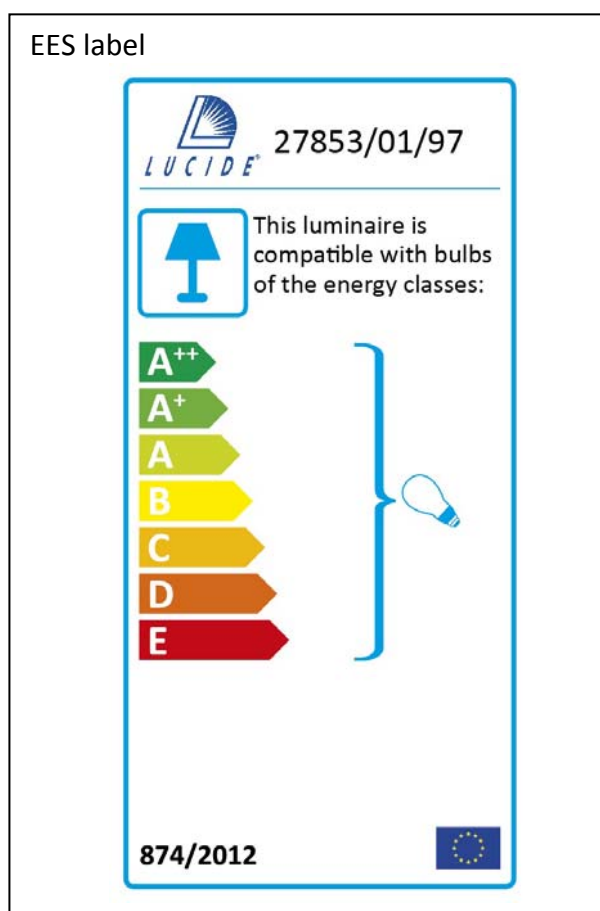

Line drawing of the item

Item number: 27853/01/97

Installation drawing

### Technical details

materials used:	Die-cast Aluminium
color:	Rusty
dimmable and how is the fixture dimmable:	
size:	Height: 11CM Length: 25CM Width: 10.3CM Net Weight: 1.13KG
power requirements:	220-240V~50Hz
bulb type and maximum Wattage:	ESL E27 Max.18W
number of bulbs:	1xE27
IP degree:	IP54