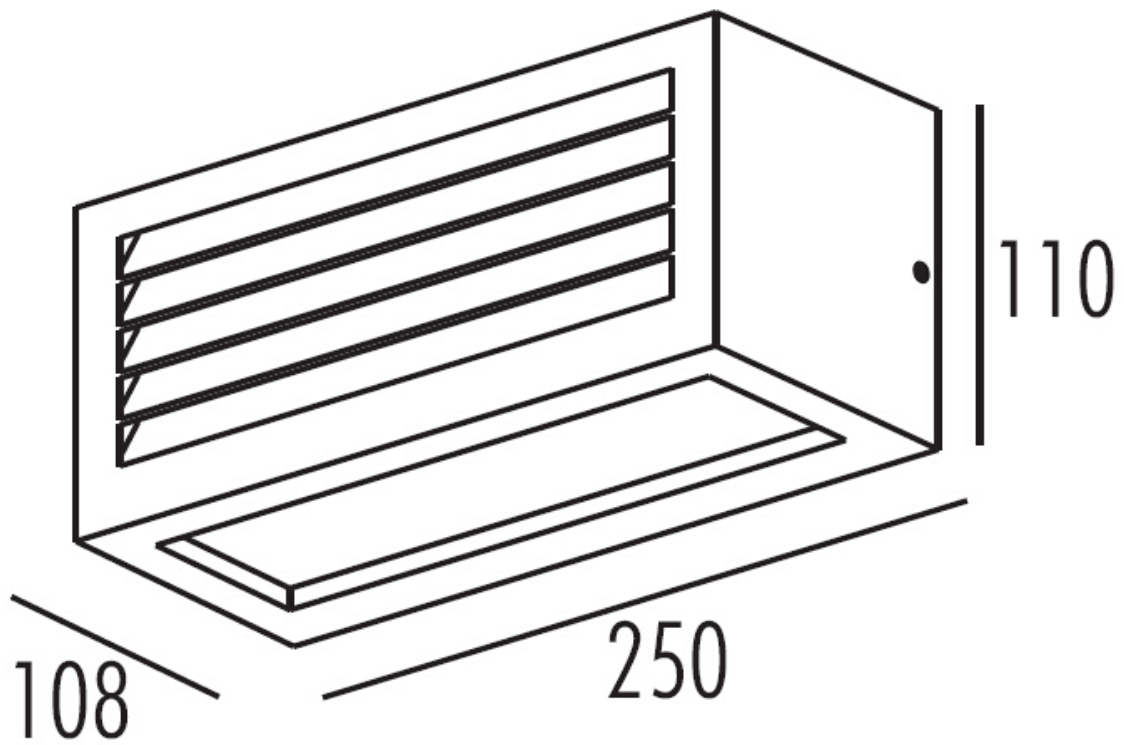

Line drawing of the item

Item number: 27853/01/97

Installation drawing

### Technical details

materials used:	Die-cast Aluminium
color:	Rusty
dimmable and how is the fixture dimmable:	
size:	Height: 11CM Length: 25CM Width: 10.3CM Net Weight: 1.13KG
power requirements:	220-240V~50Hz
bulb type and maximum Wattage:	ESL E27 Max.18W
number of bulbs:	1xE27
IP degree:	IP54