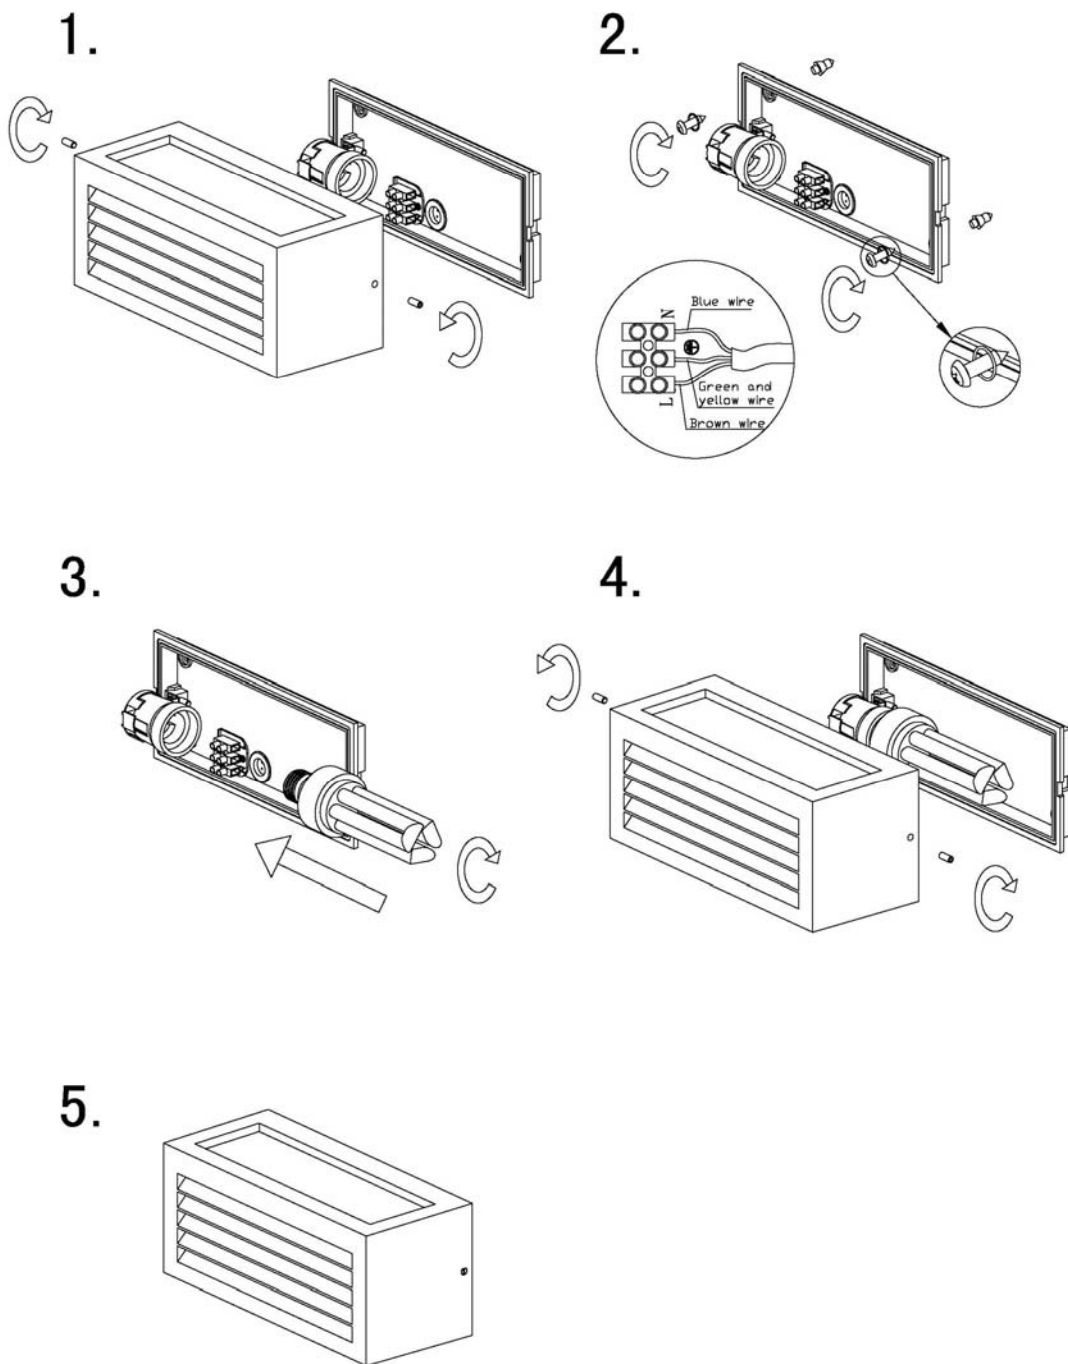

Line drawing of the item

Item number: 27853/01/97

Installation drawing

### Technical details

materials used:	Die-cast Aluminium
color:	Rusty
dimmable and how is the fixture dimmable:	
size:	Height: 11CM Length: 25CM Width: 10.3CM Net Weight: 1.13KG
power requirements:	220-240V~50Hz
bulb type and maximum Wattage:	ESL E27 Max.18W
number of bulbs:	1xE27
IP degree:	IP54