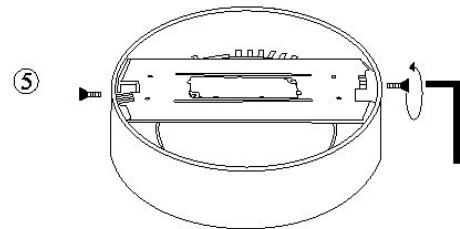

Line drawing of the item

Item number: 28106/24/31

Installation drawing

Technical details

materials used:	Die-casting Aluminum
color:	Matt white
dimmable and how is the fixture dimmable:	Triac dimmable
size:	39mm
Height:	
Length:	
Width:	Φ240mm
Net Weight:	0.89kg
power requirements:	220-240V~50/60 Hz
bulb type and Wattage Range:	SMD3528 15W
number of bulbs:	144pcs
IP degree:	IP40