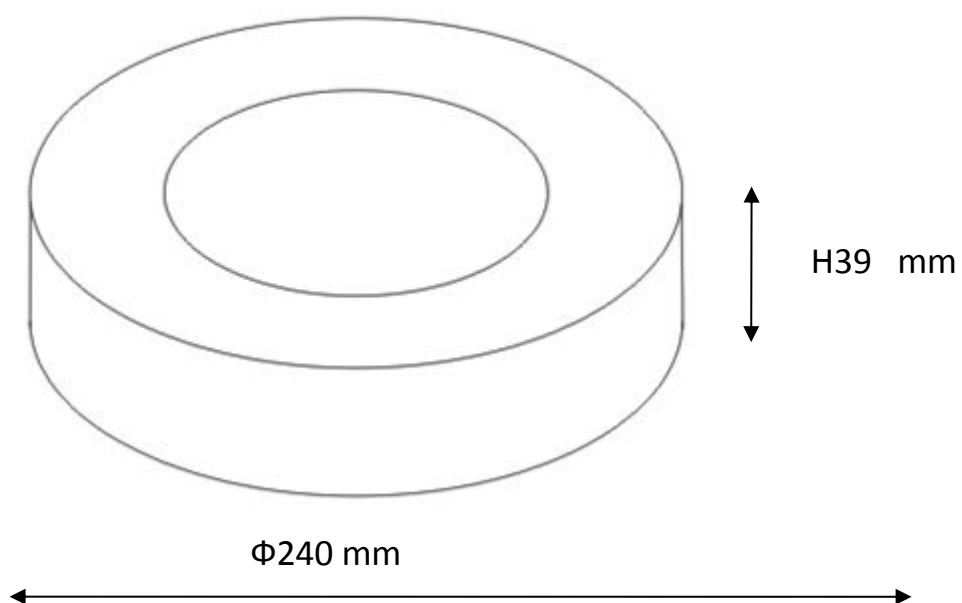

Line drawing of the item

Item number: 28106/24/31

Installation drawing

Technical details

materials used:	Die-casting Aluminum
color:	Matt white
dimmable and how is the fixture dimmable:	Triac dimmable
size:	39mm
Height:	
Length:	
Width:	Φ240mm
Net Weight:	0.89kg
power requirements:	220-240V~50/60 Hz
bulb type and Wattage Range:	SMD3528 15W
number of bulbs:	144pcs
IP degree:	IP40