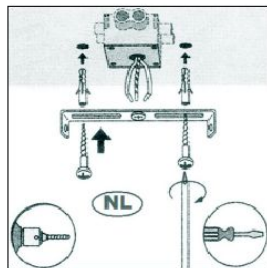

Line drawing of the item

Item number: 28106/24/31

Installation drawing

Technical details

materials used:	Die-casting Aluminum
color:	Matt white
dimmable and how is the fixture dimmable:	Triac dimmable
size:	39mm
Height:	
Length:	
Width:	Φ240mm
Net Weight:	0.89kg
power requirements:	220-240V~50/60 Hz
bulb type and Wattage Range:	SMD3528 15W
number of bulbs:	144pcs
IP degree:	IP40