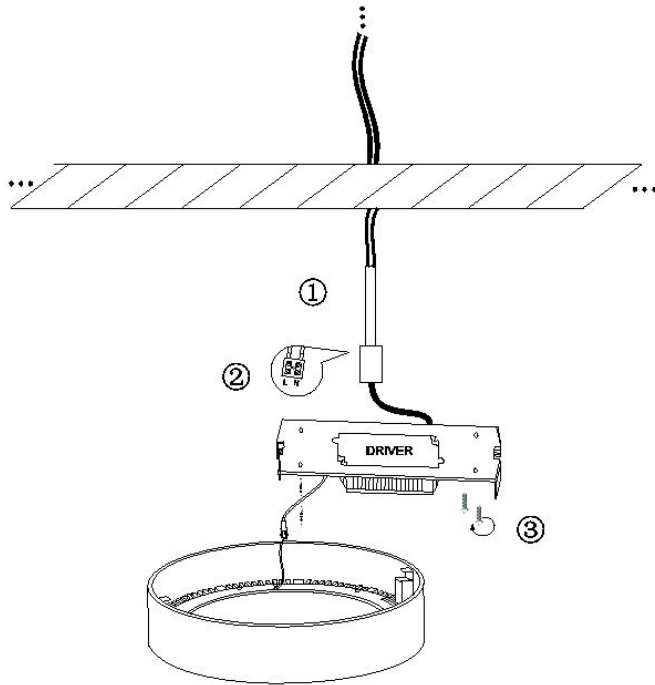

Line drawing of the item

Item number: 28106/24/31

Installation drawing

Technical details

materials used:	Die-casting Aluminum
color:	Matt white
dimmable and how is the fixture dimmable:	Triac dimmable
size:	39mm
Height:	
Length:	
Width:	Φ240mm
Net Weight:	0.89kg
power requirements:	220-240V~50/60 Hz
bulb type and Wattage Range:	SMD3528 15W
number of bulbs:	144pcs
IP degree:	IP40