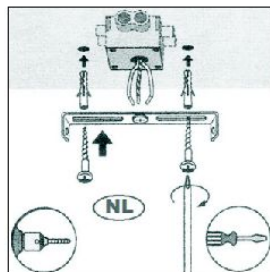

Line drawing of the item

Item number: 28106/30/31

# Installation drawing

### Technical details

materials used:	Die-casting Aluminum
color:	Matt white
dimmable and how is the fixture dimmable:	Triac dimmable
size:	39mm
Height:	
Length:	
Width:	Φ300mm
Net Weight:	1.36kg
power requirements:	220-240V/~50Hz
bulb type and Wattage Range:	SMD3014 30W
number of bulbs:	208pcs
IP degree:	IP40