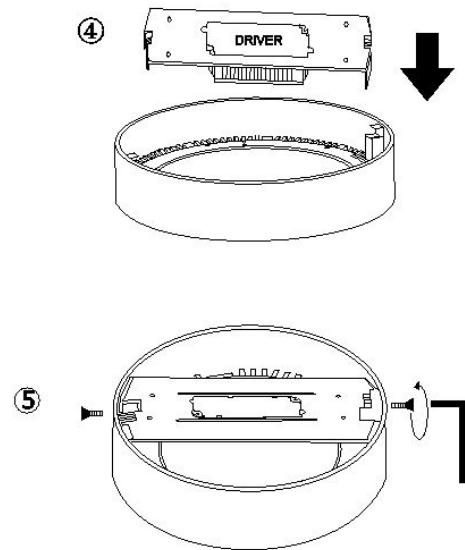

Line drawing of the item

Item number: 28106/30/31

# Installation drawing

### Technical details

materials used:	Die-casting Aluminum
color:	Matt white
dimmable and how is the fixture dimmable:	Triac dimmable
size:	39mm
Height:	
Length:	
Width:	Φ300mm
Net Weight:	1.36kg
power requirements:	220-240V/~50Hz
bulb type and Wattage Range:	SMD3014 30W
number of bulbs:	208pcs
IP degree:	IP40