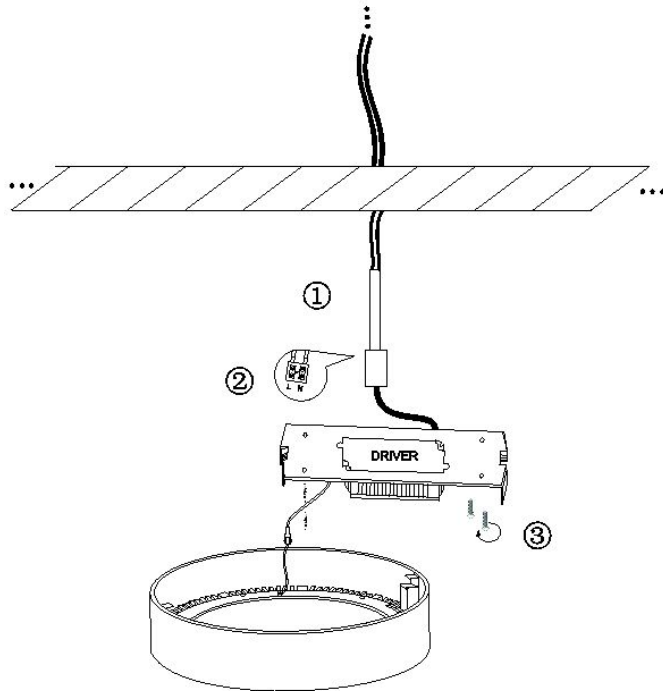

Line drawing of the item

Item number: 28106/30/31

# Installation drawing

### Technical details

materials used:	Die-casting Aluminum
color:	Matt white
dimmable and how is the fixture dimmable:	Triac dimmable
size:	39mm
Height:	
Length:	
Width:	Φ300mm
Net Weight:	1.36kg
power requirements:	220-240V/~50Hz
bulb type and Wattage Range:	SMD3014 30W
number of bulbs:	208pcs
IP degree:	IP40