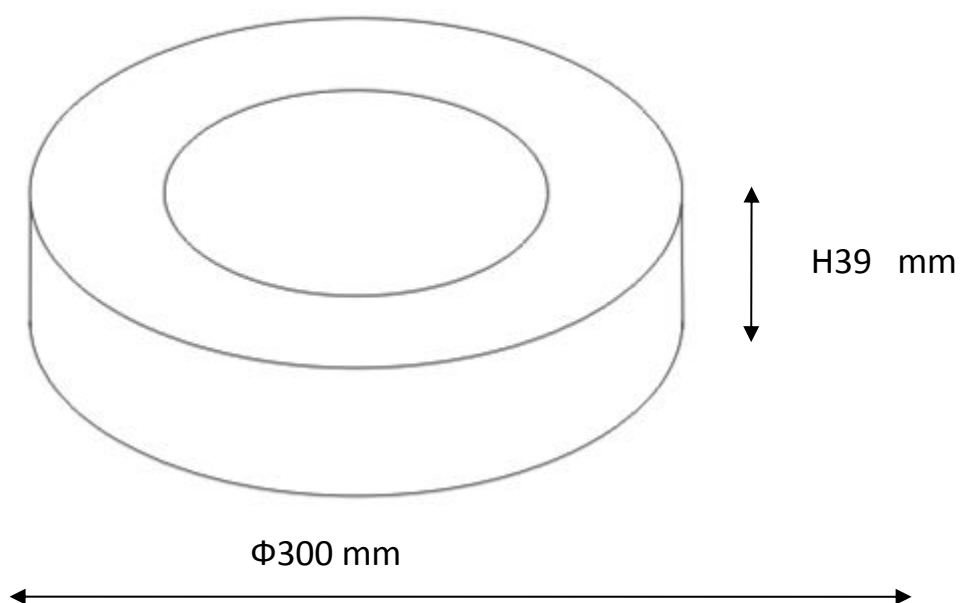

Line drawing of the item

Item number: 28106/30/31

# Installation drawing

### Technical details

materials used:	Die-casting Aluminum
color:	Matt white
dimmable and how is the fixture dimmable:	Triac dimmable
size:	39mm
Height:	
Length:	
Width:	Φ300mm
Net Weight:	1.36kg
power requirements:	220-240V/~50Hz
bulb type and Wattage Range:	SMD3014 30W
number of bulbs:	208pcs
IP degree:	IP40