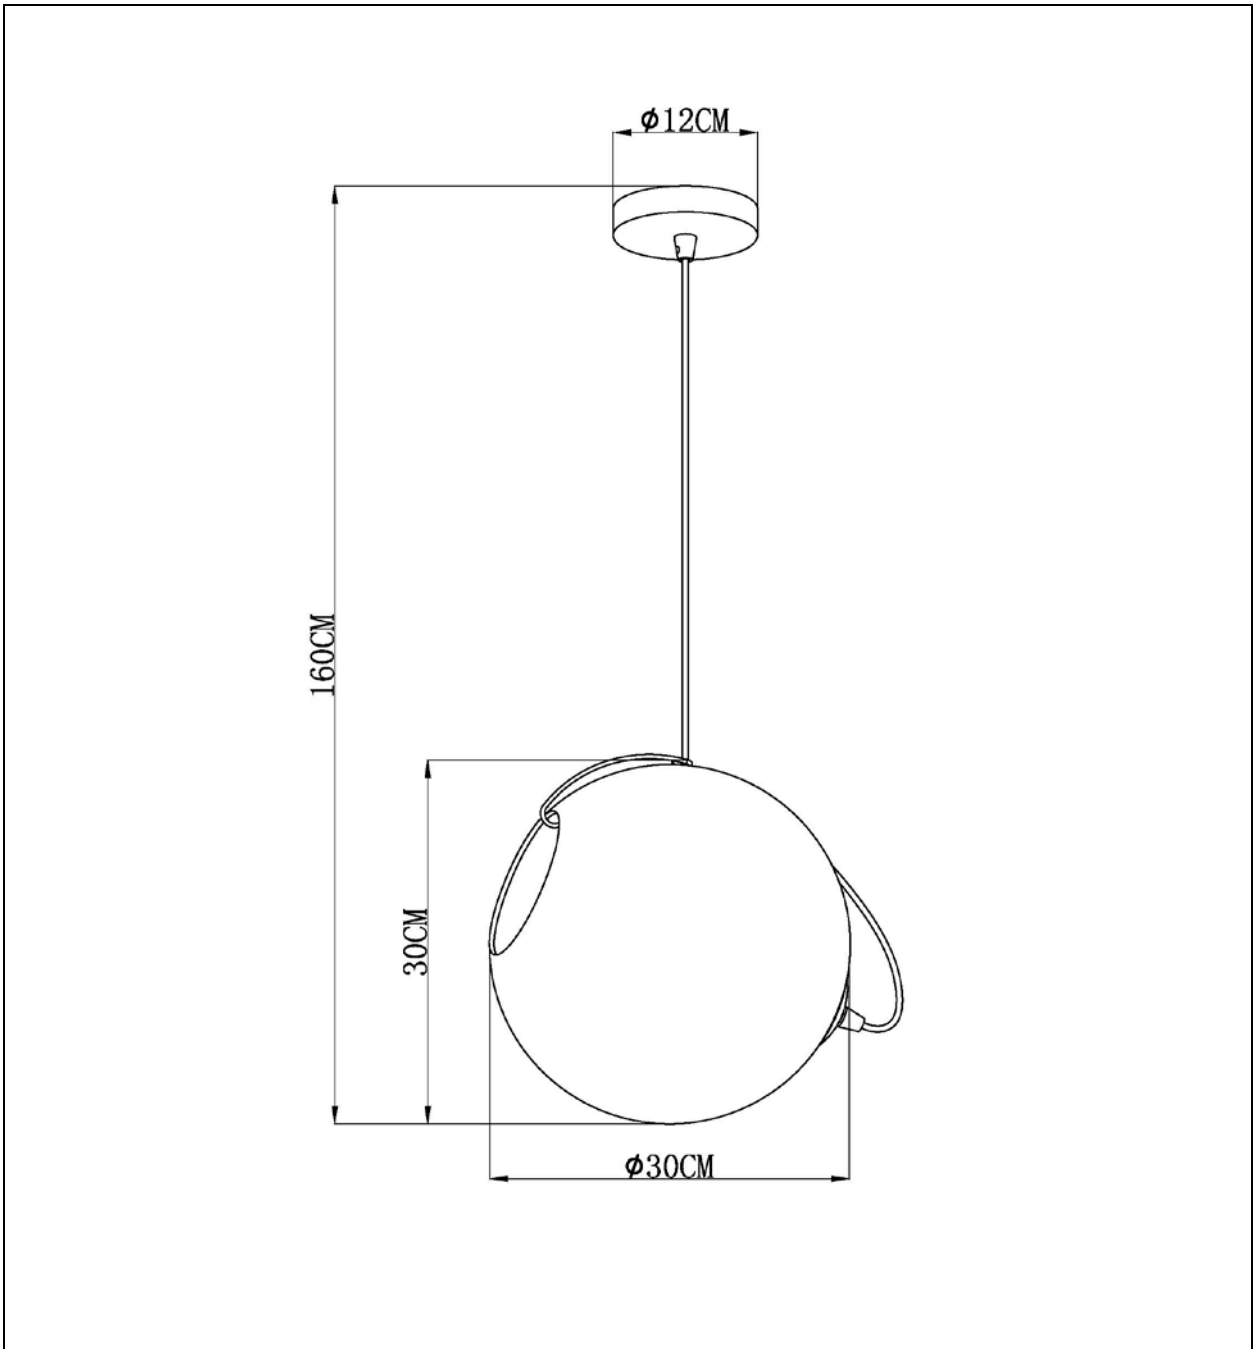

LUCIDE

Item number: 25405/30/65

Technical details

Materials used:	Iron+ Glass
Color:	Smoke+Matt Black
Dimmable and how is fixture dimmable	
Size:	Height: 160cm
	Length:
	Width: D30cm
	Net weight: 1.4KG
Power requirements:	220-240V~50Hz
Bulb type and maximum wattage:	E27 Max.60W
Number of bulbs:	1xE27
IP degree:	IP20