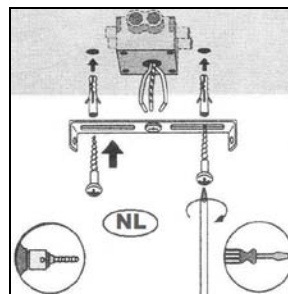

E27 220-240V/60W

220-240V 50Hz