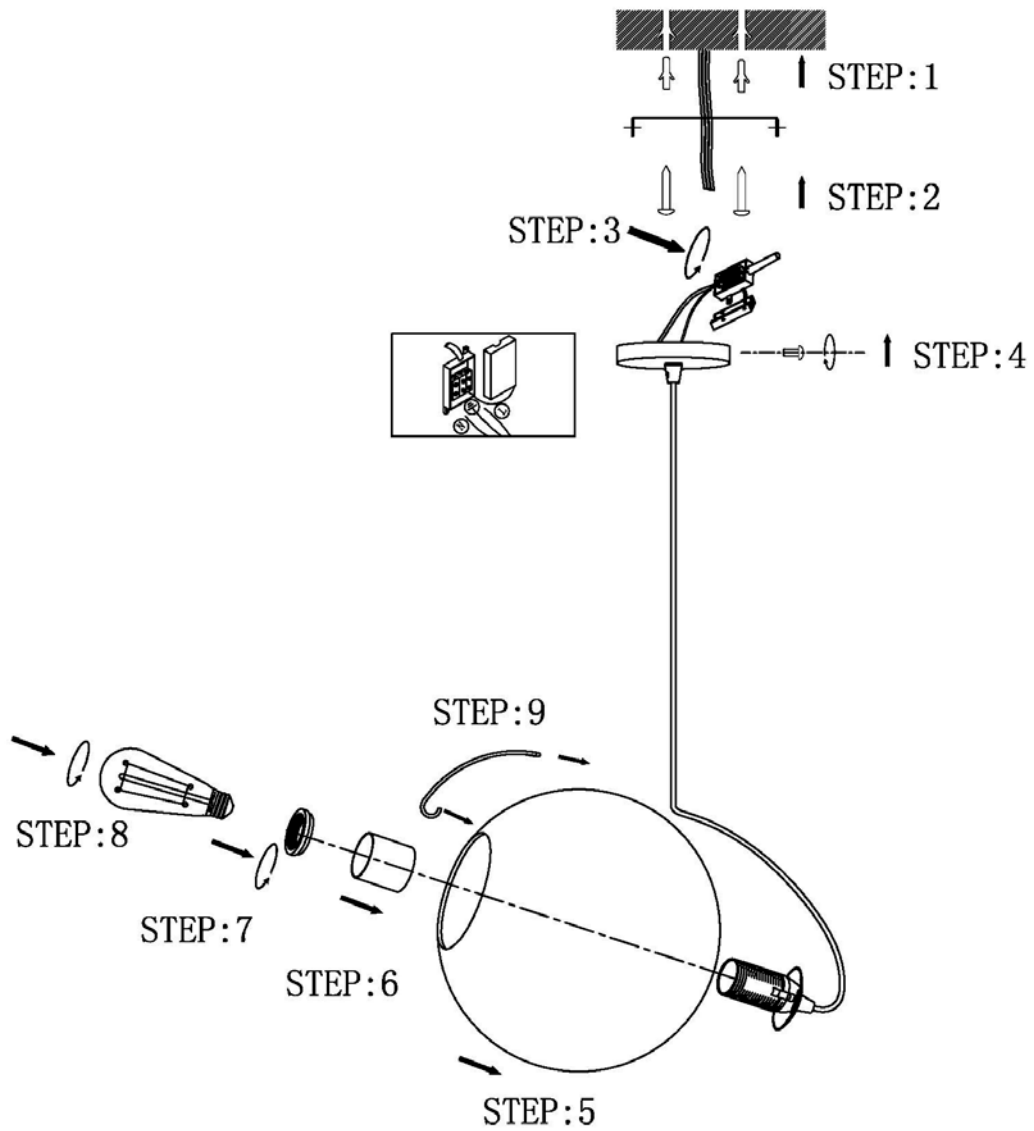

LUCIDE

Item number: 25405/30/65

Technical details

Materials used:	Iron+ Glass
Color:	Smoke+Matt Black
Dimmable and how is fixture dimmable	
Size:	Height: 160cm
	Length:
	Width: D30cm
	Net weight: 1.4KG
Power requirements:	220-240V~50Hz
Bulb type and maximum wattage:	E27 Max.60W
Number of bulbs:	1xE27
IP degree:	IP20