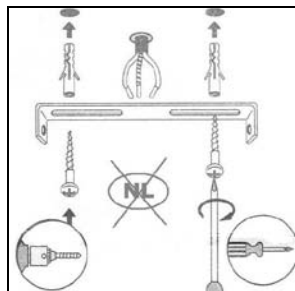

E27 220-240V/60W

220-240V 50Hz