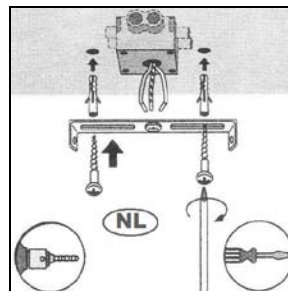

E27 220-240V/60W

220-240V 50Hz