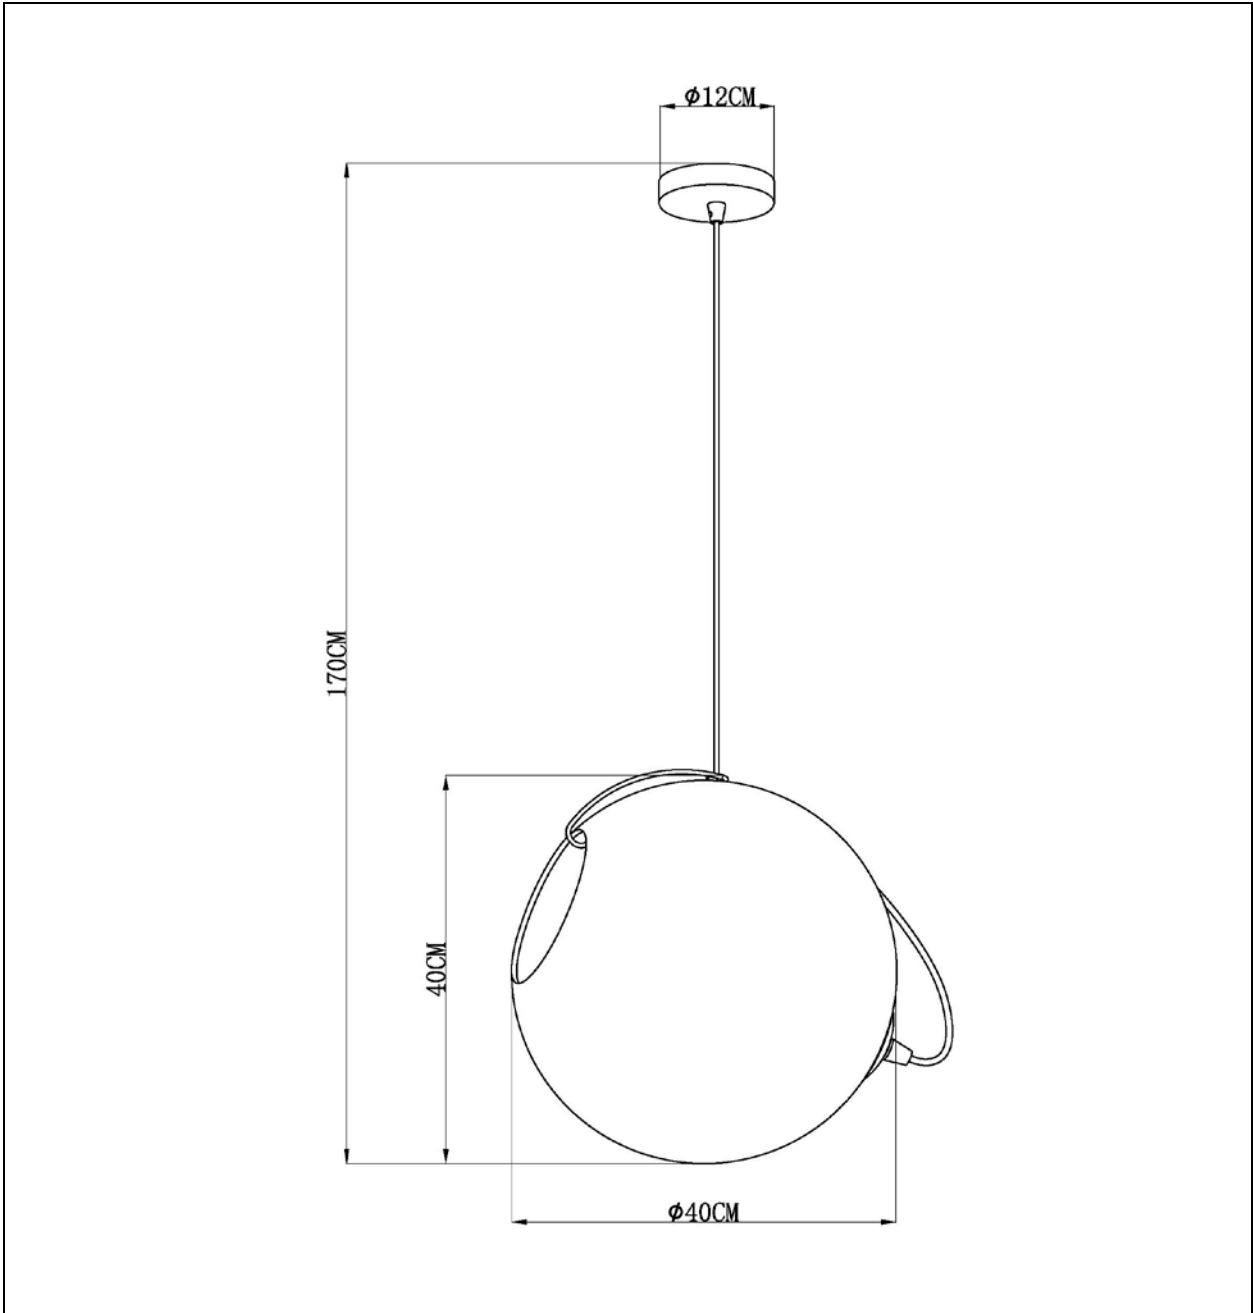

# LUCIDE

Item number: 25405/40/65

## Technical details

Materials used:	Iron+ Glass
Color:	Smoke+Matt Black
Dimmable and how is fixture dimmable	
Size:	Height: 170cm
	Length:
	Width: D40cm
	Net weight: 3.5KG
Power requirements:	220-240V~50Hz
Bulb type and maximum wattage:	E27 Max.60W
Number of bulbs:	1xE27
IP degree:	IP20