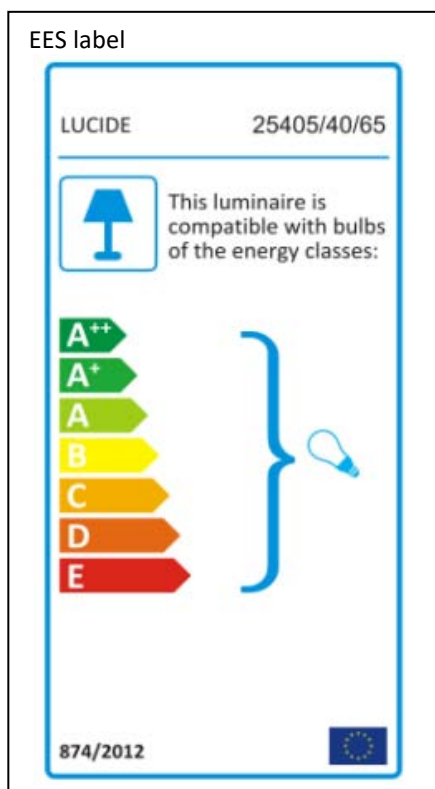

Von der Garantie ausgenommen: 1. Gebrochene Glasteile der Fassung werden nur innerhalb von 14 Tagen ab Kauf durch den Endkunden ersetzt. 2. Normaler Verschleiß, Verfärbungen aufgrund des normalen Gebrauchs. 3. Beschädigungen aufgrund externer Ursachen wie Feuer, Wasser, unsachgemäße Nutzung/ Installation oder Wartung des Produkts.

Kunden müssen das defekte Produkt/Teil und den Originalkaufbeleg einsenden, um Garantieansprüche geltend zu machen.

Deklaracja gwarancji:

LucideNV gwarantuje, że dostarczone produkty będą wolne od defektów materiałowych oraz produkcyjnych przez okres 2 lat od daty zakupu przez użytkownika końcowego, jeżeli urządzenie jest zainstalowane i prawidłowo utrzymywane zgodnie z instrukcją obsługi.

Wyłączenie z gwarancji: 1. Rozbite szkło zostanie wymienione tylko do 14 dni od momentu zakupu przez użytkownika końcowego. 2. Normalne zużycie, utrata koloru w wyniku normalnego użytkowania. 3. Uszkodzenie spowodowane czynnikami zewnętrznymi takimi, jak ogień, woda, nieprawidłowe używanie/ instalacja lub utrzymywanie produktu.

W celu uzyskania gwarancji klient musi zwrócić uszkodzony przedmiot oraz oryginalny dowód zakupu.

Other languages of the manual and further explanations can be found on our website.