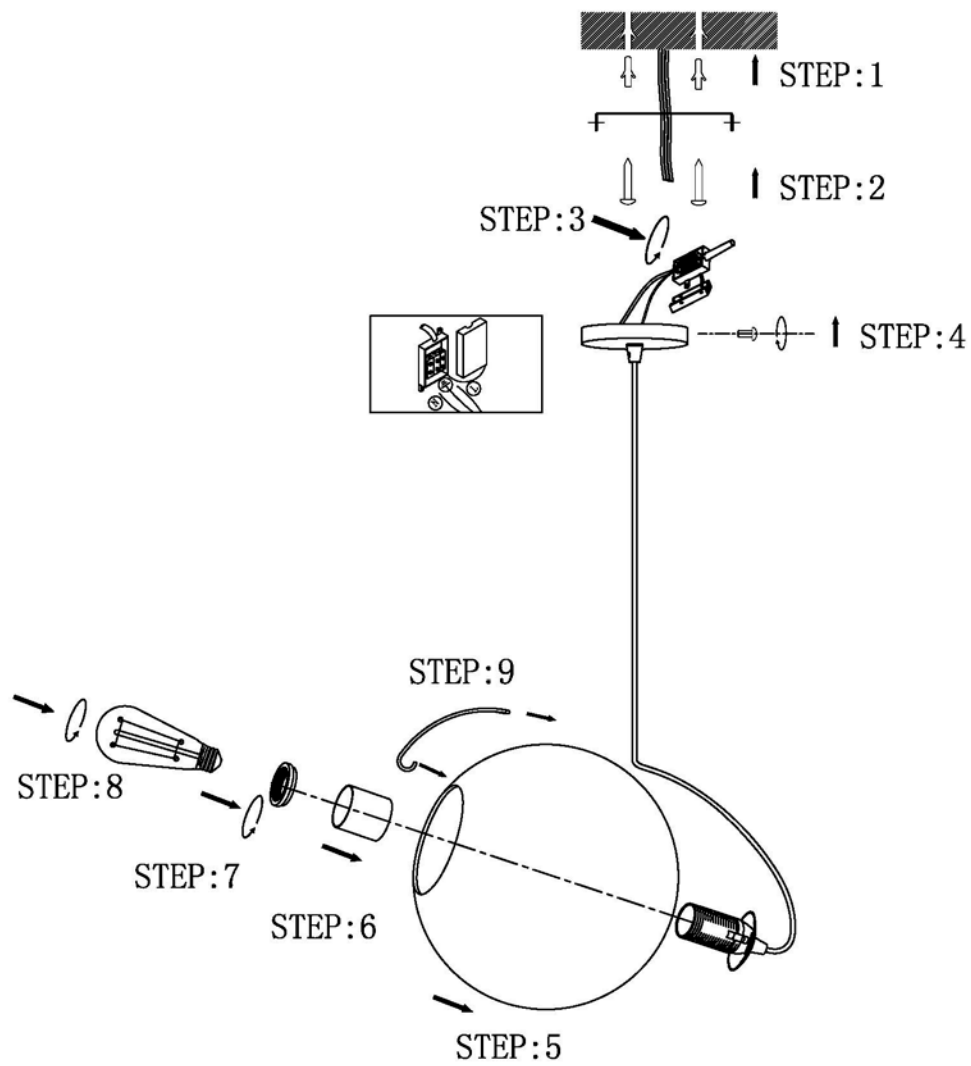

## Technical details

Materials used:	Iron+ Glass
Color:	Smoke+Matt Black
Dimmable and how is fixture dimmable	
Size:	Height: 170cm
	Length:
	Width: D40cm
	Net weight: 3.5KG
Power requirements:	220-240V~50Hz
Bulb type and maximum wattage:	E27 Max.60W
Number of bulbs:	1xE27
IP degree:	IP20