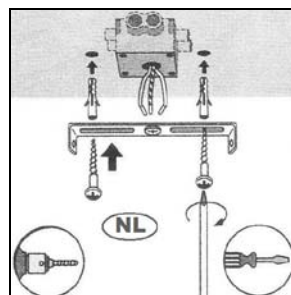

LUCIDE

Item number: 45386/20/62; 45386/20/33

Technical details

Materials used:	Metal+glass
Color:	messing +amber ; messing+green
Dimmable and how is fixture dimmable	
Size:	Height: 150.0cm
	Length: 20.0cm
	Width: 20.0cm
	Net weight: 2.50kg
Power requirements:	220-240V~50Hz
Bulb type and maximum wattage:	E27 Max.40W
Number of bulbs:	1xE27
IP degree:	IP20