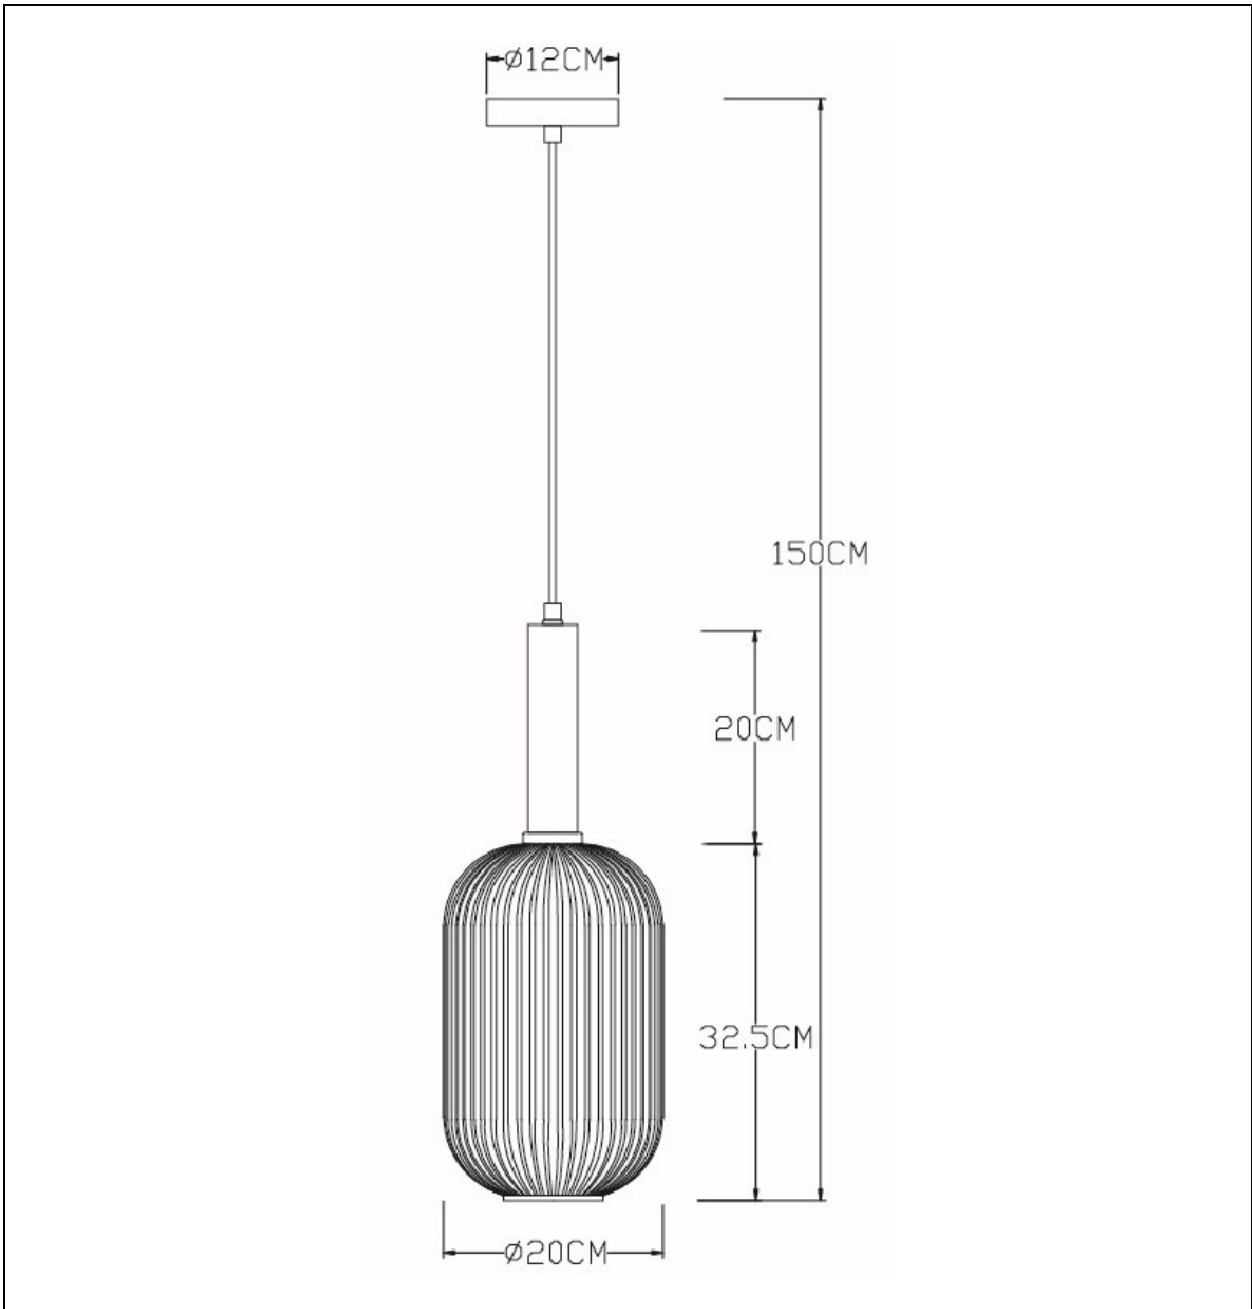

LUCIDE

Item number: 45386/20/62; 45386/20/33

Technical details

Materials used:	Metal+glass
Color:	messing +amber ; messing+green
Dimmable and how is fixture dimmable	
Size:	Height: 150.0cm
	Length: 20.0cm
	Width: 20.0cm
	Net weight: 2.50kg
Power requirements:	220-240V~50Hz
Bulb type and maximum wattage:	E27 Max.40W
Number of bulbs:	1xE27
IP degree:	IP20