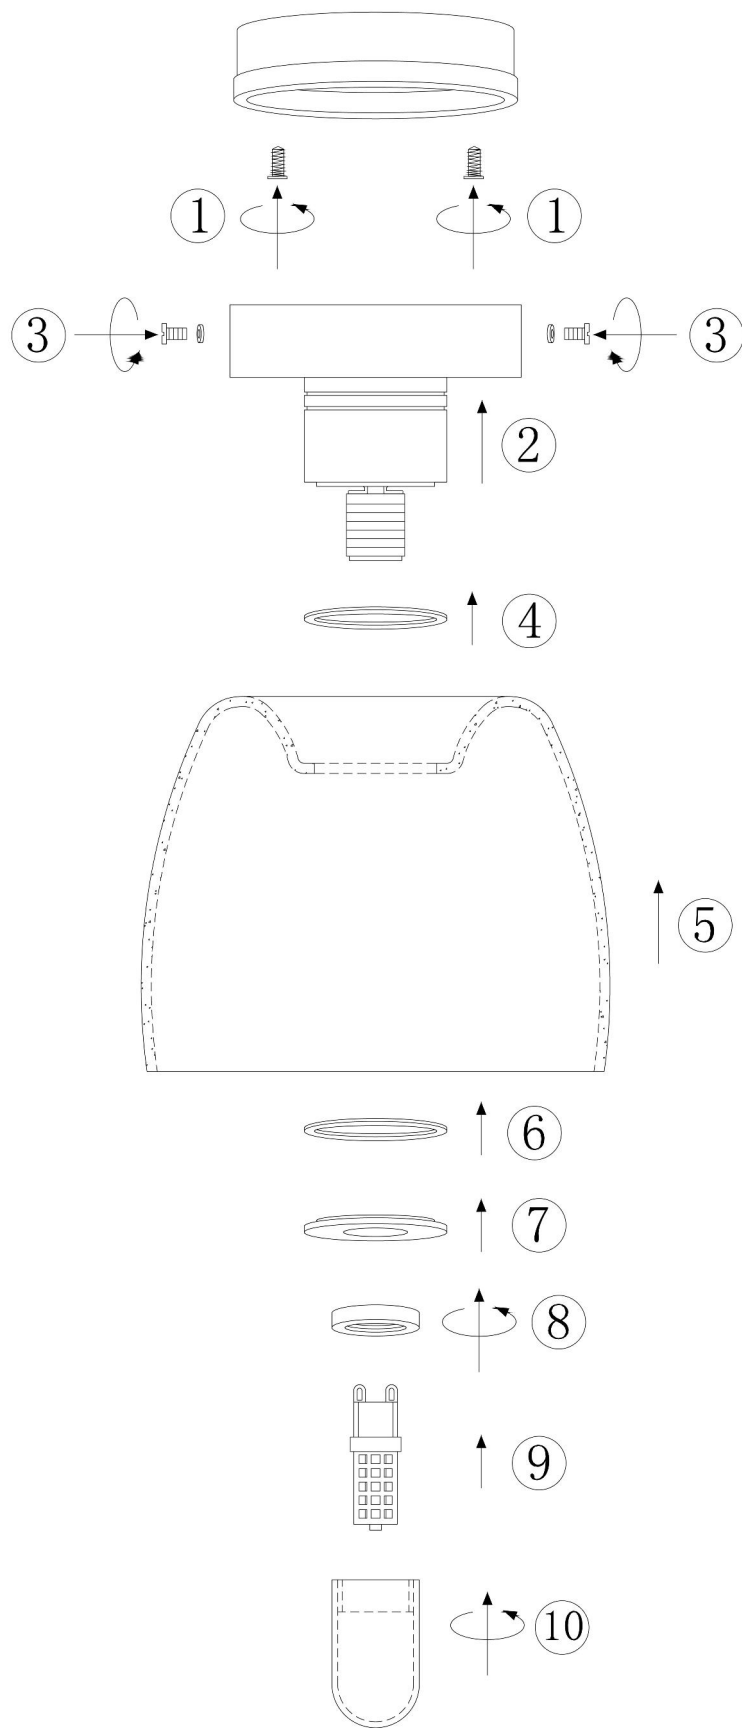

LUCIDE

Item number: 30164/01/02,30164/01/30

Technical details

Materials used:	Aluminium+glass
Color:	satin brass+smoked glass, sand matt black+smoked glass
Dimmable and how is fixture dimmable	
Size:	Height: 16.8cm
	Length:
	Width: 16.1cm
	Net weight: 0.80kgs
Power requirements:	220-240V~50Hz
Bulb type and maximum wattage:	G9 Max.33W
Number of bulbs:	1
IP degree:	44