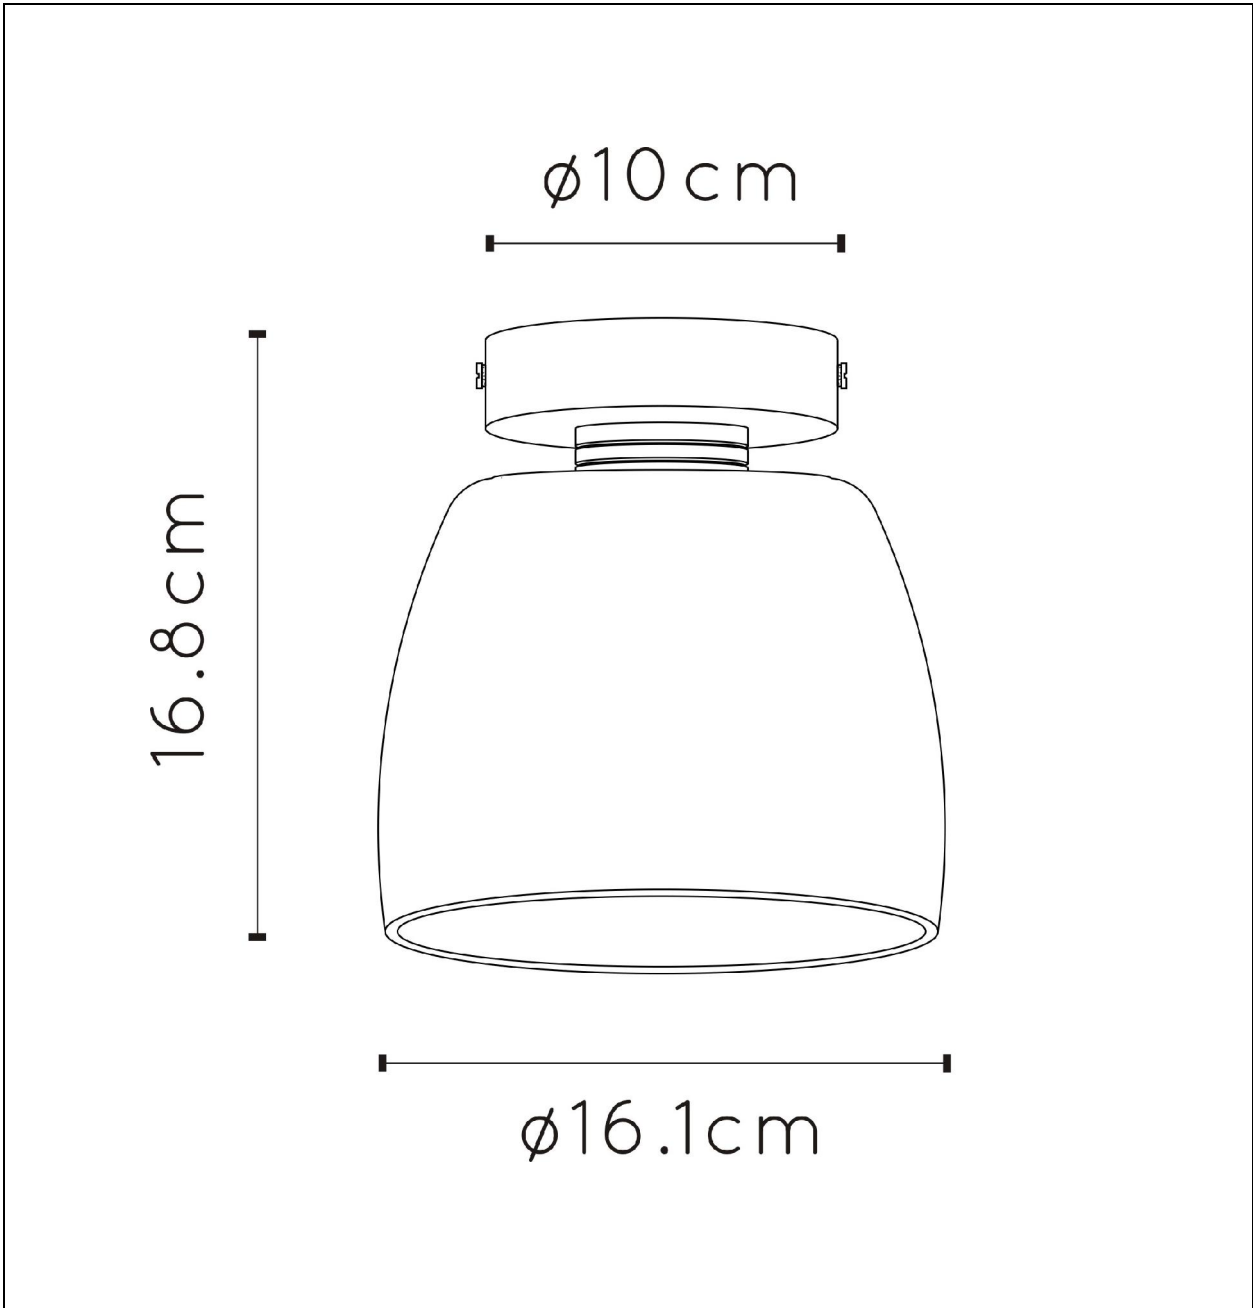

LUCIDE

Item number: 30164/01/02,30164/01/30

Technical details

Materials used:	Aluminium+glass
Color:	satin brass+smoked glass, sand matt black+smoked glass
Dimmable and how is fixture dimmable	
Size:	Height: 16.8cm
	Length:
	Width: 16.1cm
	Net weight: 0.80kgs
Power requirements:	220-240V~50Hz
Bulb type and maximum wattage:	G9 Max.33W
Number of bulbs:	1
IP degree:	44