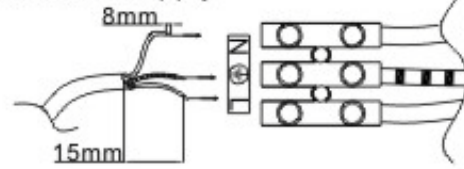

Electrical Supply

1