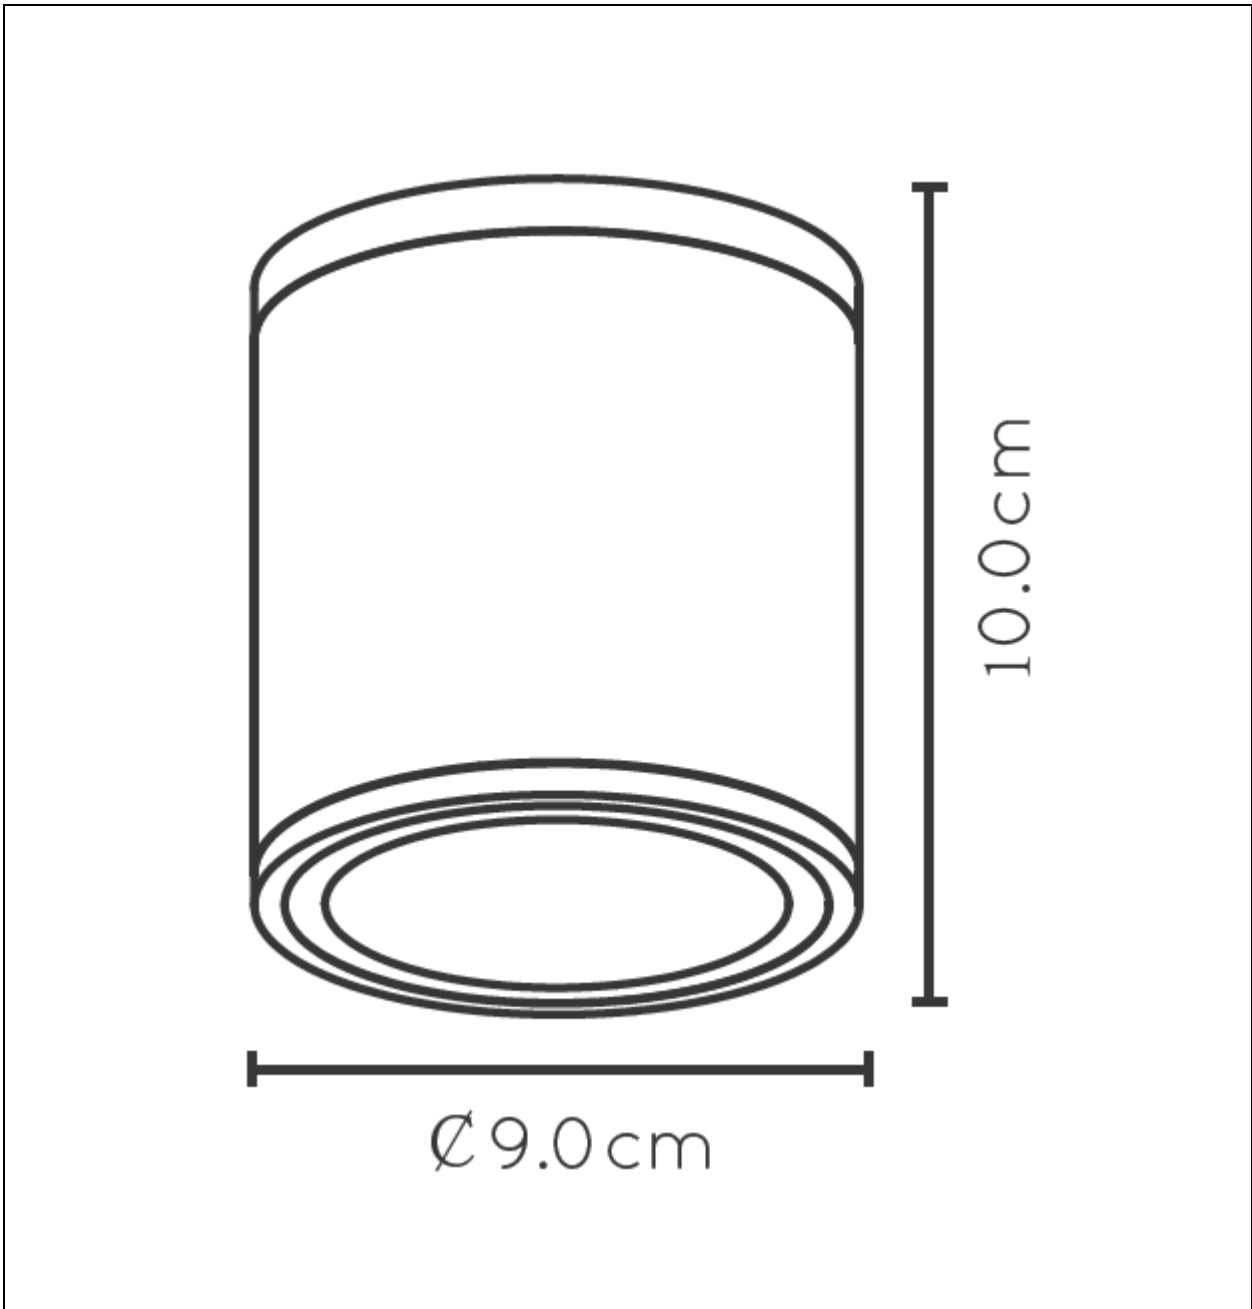

LUCIDE

Item number: 22962/01/30, 22962/01/31

Technical details

Materials used:	Aluminium
Color:	Black .White
Dimmable and how is fixture dimmable	
Size:	Height: 10.0cm
	Length: 9.0cm
	Width: 9.0cm
	Net weight: 0.37KGS
Power requirements:	220-240V ~ 50Hz
Bulb type and maximum wattage:	GU10 Max 50W
Number of bulbs:	1xGU10
IP degree:	IP65