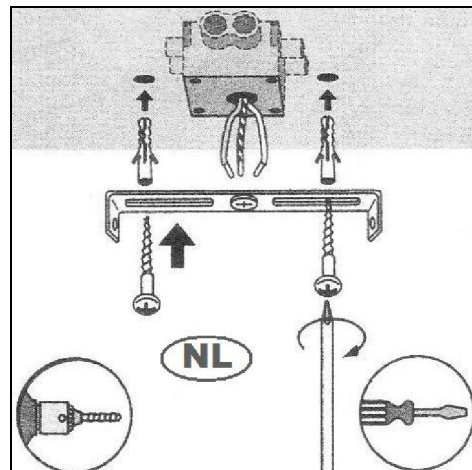

## Technical details

Materials used:	Steel+fabric
Color:	Antique white / Sandy grey
Dimmable and how is fixture dimmable	
Size:	Height: 21 cm
	Length: 24.5cm
	Width: 14cm
	Net weight: 0.50kgs
Power requirements:	220-240V~50Hz
Bulb type and maximum wattage:	E14 Max.40W
Number of bulbs:	1
IP degree:	20