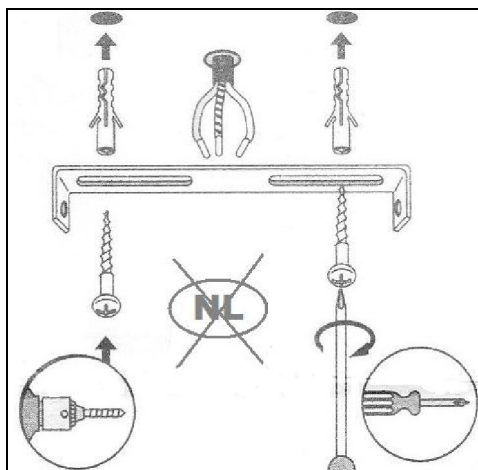

## Technical details

Materials used:	Steel+fabric
Color:	Antique white / Sandy grey
Dimmable and how is fixture dimmable	
Size:	Height: 21 cm
	Length: 24.5cm
	Width: 14cm
	Net weight: 0.50kgs
Power requirements:	220-240V~50Hz
Bulb type and maximum wattage:	E14 Max.40W
Number of bulbs:	1
IP degree:	20