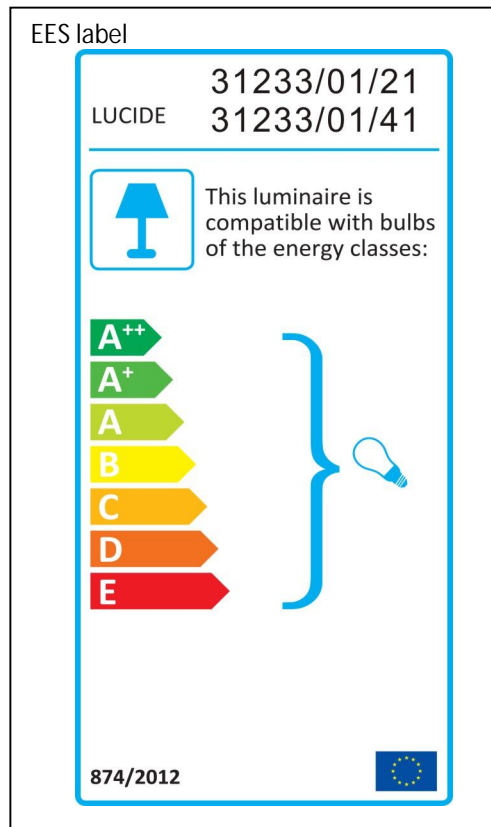

Von der Garantie ausgenommen: 1. Gebrochene Glasteile der Fassung werden nur innerhalb von 14 Tagen ab Kauf durch den Endkunden ersetzt. 2. Normaler Verschleiß, Verfärbungen aufgrund des normalen Gebrauchs. 3. Beschädigungen aufgrund externer Ursachen wie Feuer, Wasser, unsachgemäße Nutzung/ Installation oder Wartung des Produkts.

Kunden müssen das defekte Produkt/Teil und den Originalkaufbeleg einsenden, um Garantieansprüche geltend zu machen.

Deklaracja gwarancji:

LucideNV gwarantuje, e dostarczone produkty b d wolne od defektów materiałowych oraz produkcyjnych przez okres 2 lat od daty zakupu przez u ytkownika ko cowego, je eli urz dzenie jest zainstalowane i prawidłowo utrzymywane zgodnie z instrukcj obsługi.

Wył czenie z gwarancji: 1. Rozbite szkło zostanie wymienione tylko do 14 dni od momentu zakupu przez u ytkownika ko cowego. 2. Normalne zu ycie, utrata koloru w wyniku normalnego u ytkowania. 3. Uszkodzenie spowodowane czynnikami zewn trznymi takimi, jak ogie , woda, nieprawidłowe u ywanie/ instalacja lub utrzymywanie produktu.

W celu uzyskania gwarancji klient musi zwróci uszkodzony przedmiot oraz oryginalny dowód zakupu.

Other languages of the manual and further explanations can be found on our website