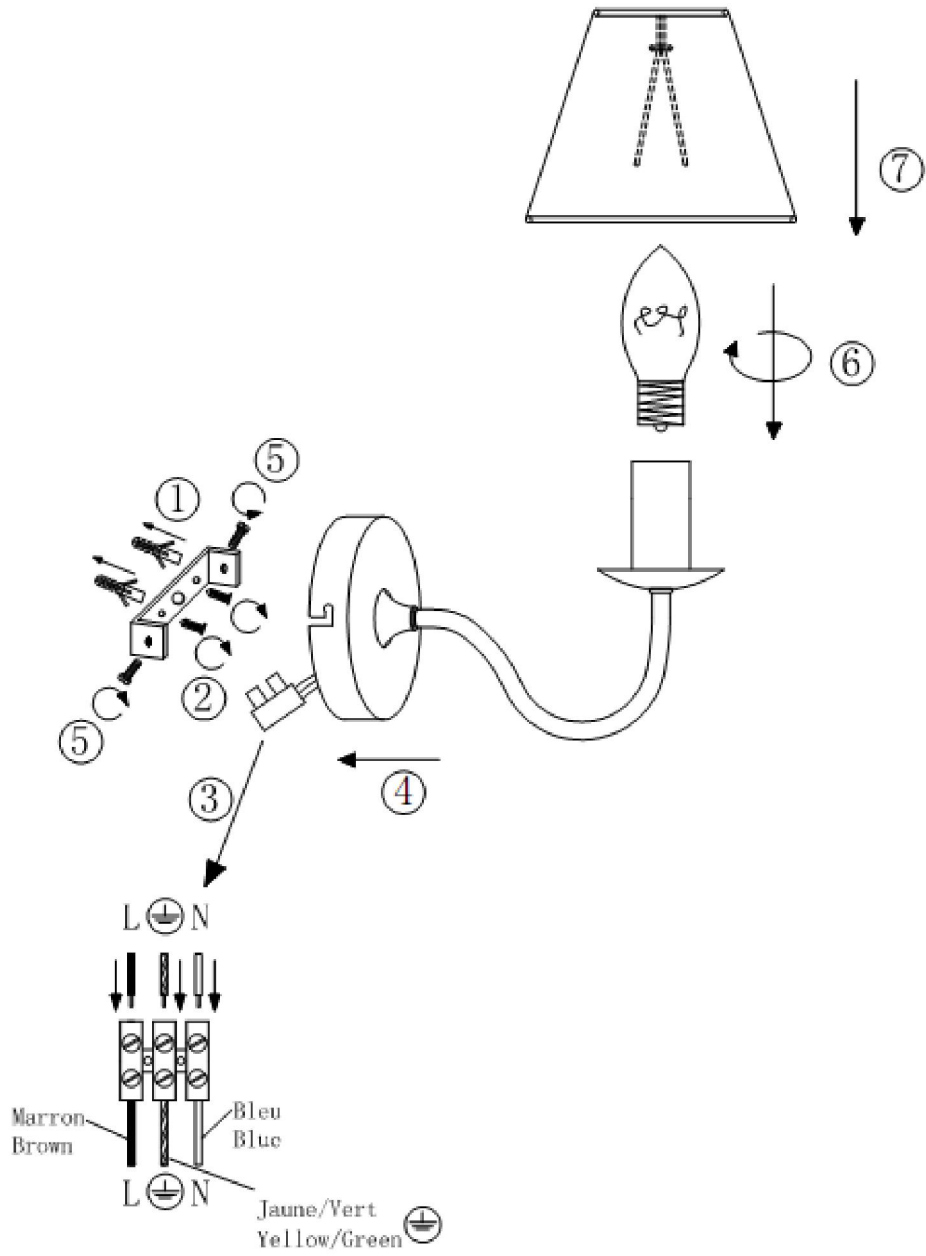

# LUCIDE

Item number: 31233/01/21,31233/01/41

## Technical details

Materials used:	Steel+fabric
Color:	Antique white / Sandy grey
Dimmable and how is fixture dimmable	
Size:	Height: 21 cm
	Length: 24.5cm
	Width: 14cm
	Net weight: 0.50kgs
Power requirements:	220-240V~50Hz
Bulb type and maximum wattage:	E14 Max.40W
Number of bulbs:	1
IP degree:	20