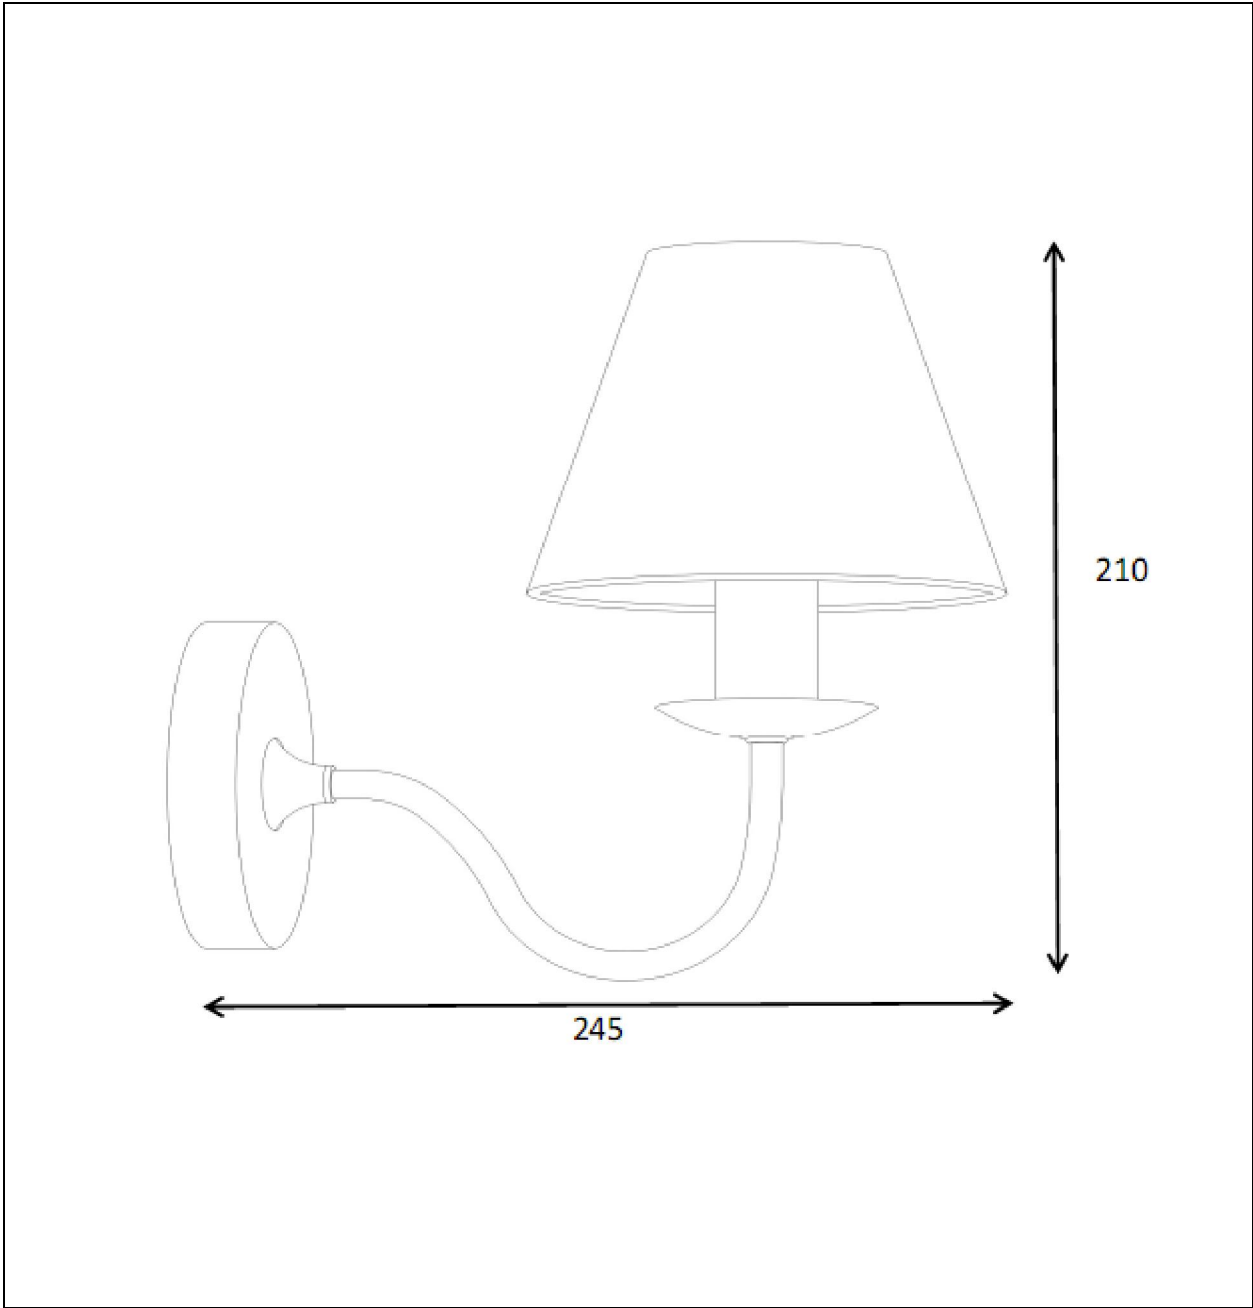

LUCIDE

Item number: 31233/01/21,31233/01/41

Technical details

Materials used:	Steel+fabric
Color:	Antique white / Sandy grey
Dimmable and how is fixture dimmable	
Size:	Height: 21 cm
	Length: 24.5cm
	Width: 14cm
	Net weight: 0.50kgs
Power requirements:	220-240V~50Hz
Bulb type and maximum wattage:	E14 Max.40W
Number of bulbs:	1
IP degree:	20