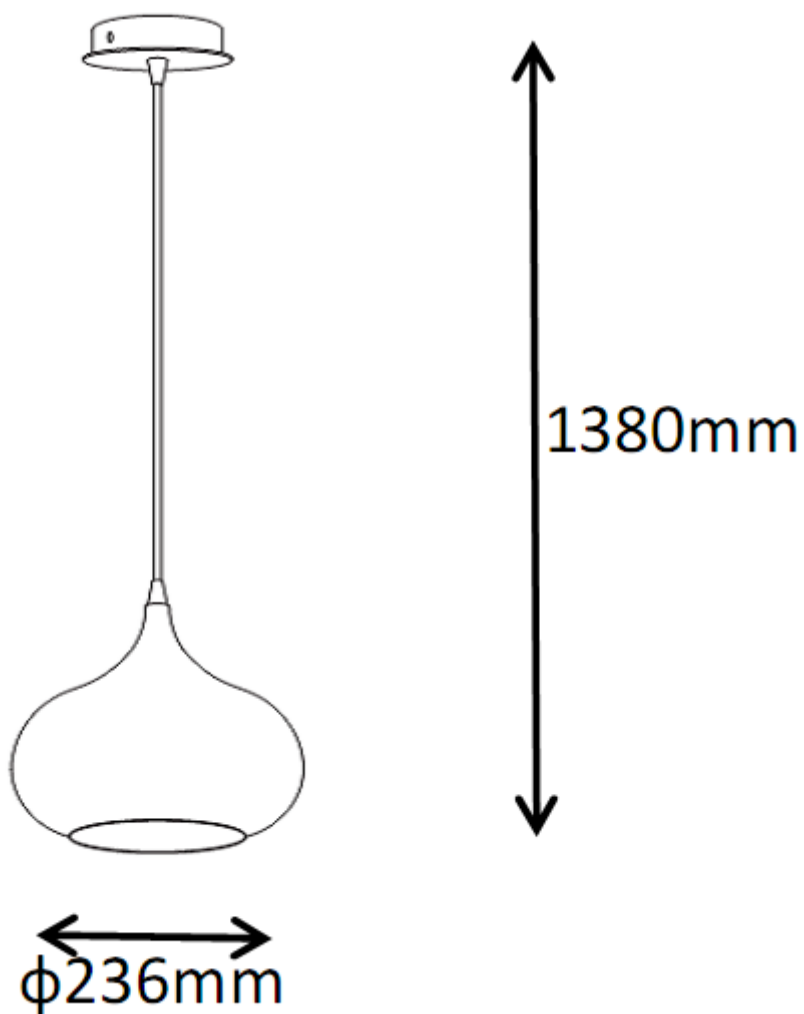

Line drawing of the item (with outline dimensions)

Item number: 31412/24/39

Installation drawing (the same as it in its instruction manual)

### Technical details

materials used:	aluminium	
color:	39	purple437c
dimmable and how is the fixture dimmable:		
size:	Height:	138cm
	Length:	
	Width:	D23.6cm
	Net Weight:	0.56kgs
power requirements:	220-240V~50HZ	
bulb type and maximum Wattage:	E27	Max.60w
number of bulbs:	1XE27	
IP degree:	IP20	