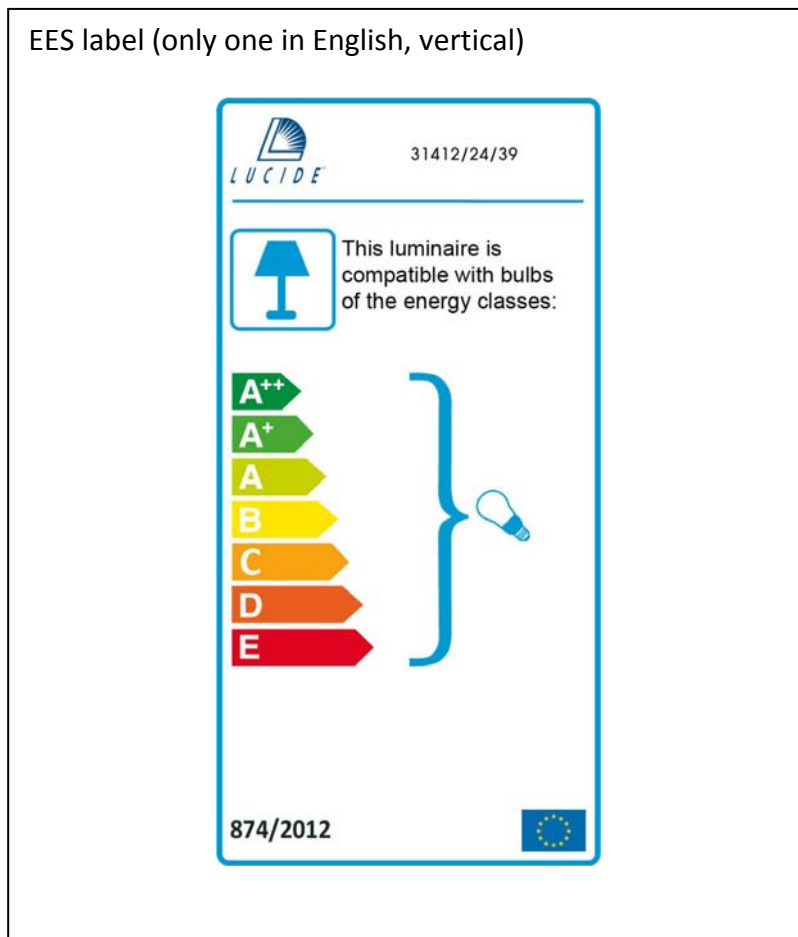

Technical details

materials used:	aluminium	
color:	39	purple437c
dimmable and how is the fixture dimmable:		
size:	Height:	138cm
	Length:	
	Width:	D23.6cm
	Net Weight:	0.56kgs
power requirements:	220-240V~50HZ	
bulb type and maximum Wattage:	E27	Max.60w
number of bulbs:	1XE27	
IP degree:	IP20	

EES label (only one in English, vertical)

Lucide NV
Bisschoppenhoflaan 145
2100 Deurne
Belgium
info@lucide.be
tel: +32 (0)3 366 22 04
www.lucide.be