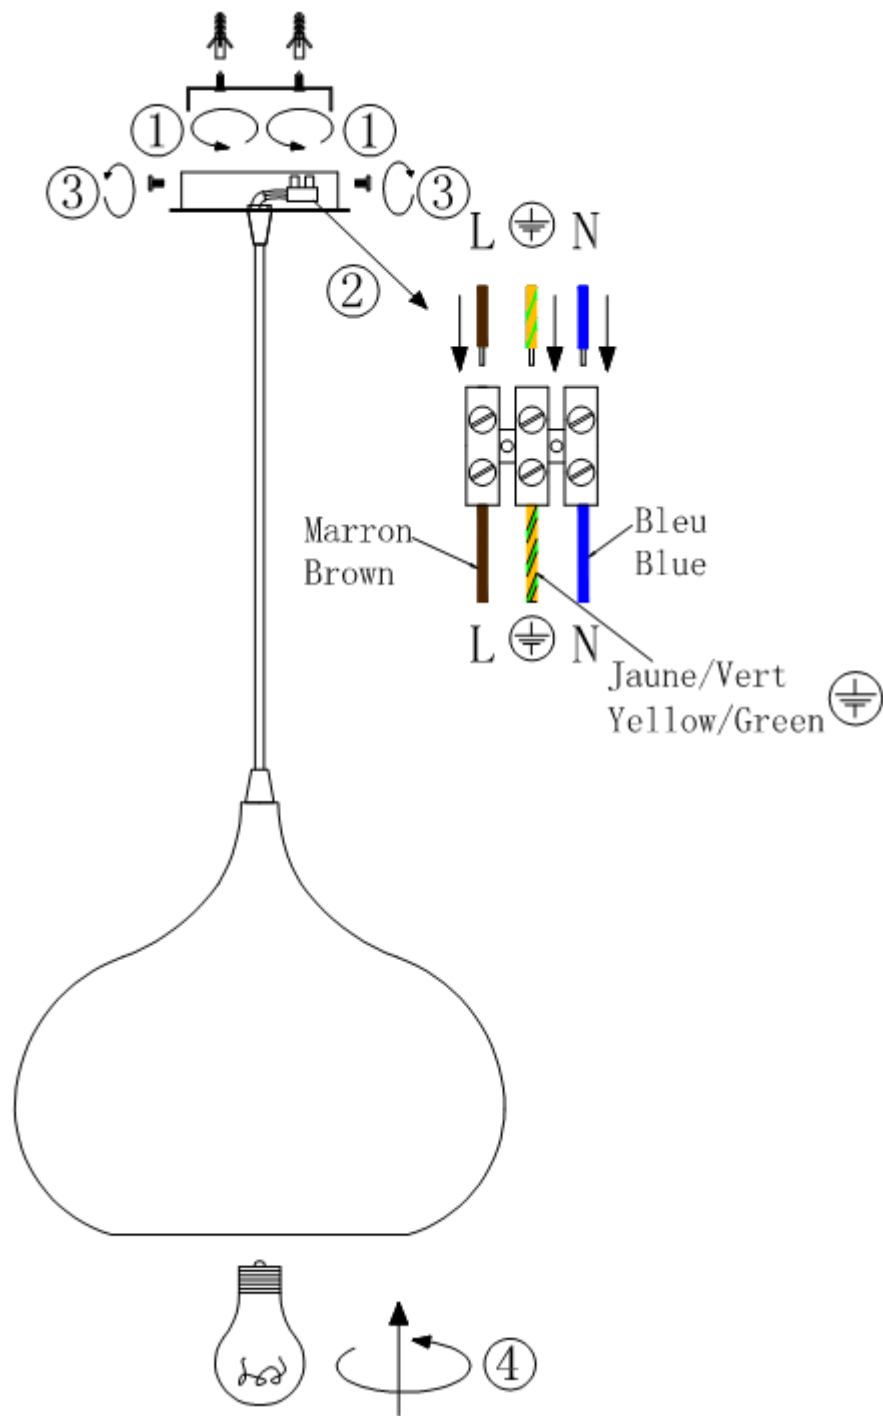

Line drawing of the item (with outline dimensions)

Item number: 31412/24/39

Installation drawing (the same as it in its instruction manual)

### Technical details

materials used:	aluminium	
color:	39	purple437c
dimmable and how is the fixture dimmable:		
size:	Height:	138cm
	Length:	
	Width:	D23.6cm
	Net Weight:	0.56kgs
power requirements:	220-240V~50HZ	
bulb type and maximum Wattage:	E27	Max.60w
number of bulbs:	1XE27	
IP degree:	IP20	