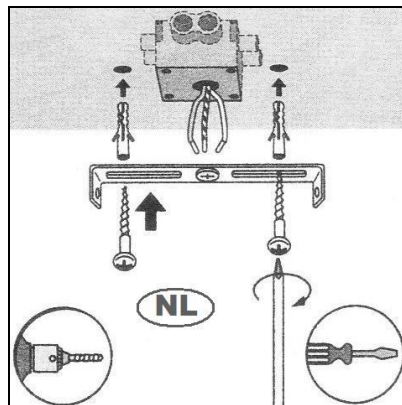

Item number: 31472/04/15  
31472/04/17

Technical details

Materials used:	Aluminium+steel / Aluminium
Color:	Iron grey / red copper
Dimmable and how is fixture dimmable	
Size:	Height: 145 cm
	Length: 120 cm
	Width: 25cm
	Net weight: 3.2kgs
Power requirements:	220-240V~50Hz
Bulb type and maximum wattage:	E27 Max.60W
Number of bulbs:	4
IP degree:	20