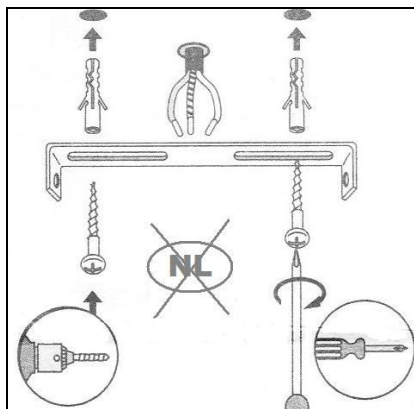

Item number: 31472/04/15  
31472/04/17

Technical details

Materials used:	Aluminium+steel / Aluminium
Color:	Iron grey / red copper
Dimmable and how is fixture dimmable	
Size:	Height: 145 cm
	Length: 120 cm
	Width: 25cm
	Net weight: 3.2kgs
Power requirements:	220-240V~50Hz
Bulb type and maximum wattage:	E27 Max.60W
Number of bulbs:	4
IP degree:	20