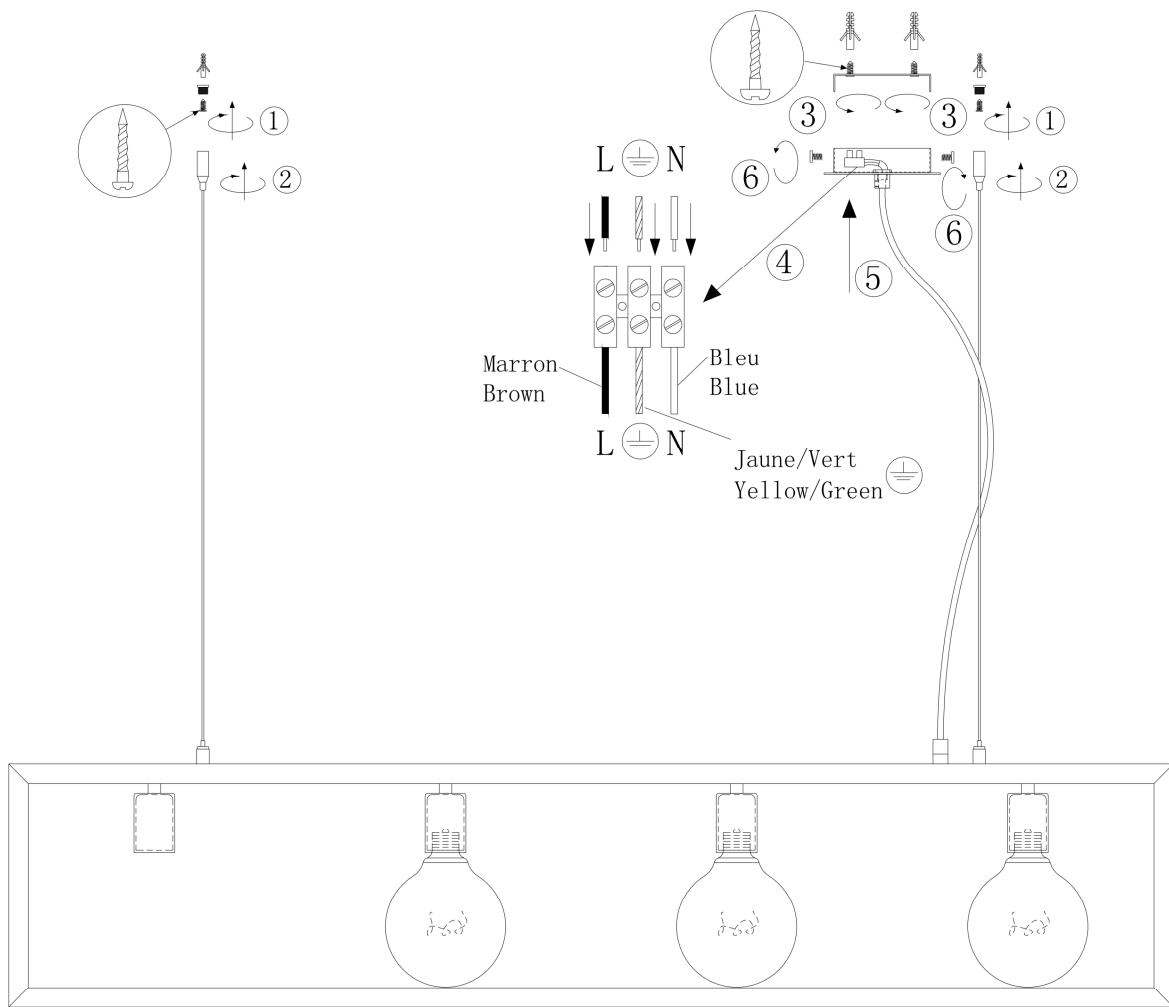

Item number: 31472/04/15  
31472/04/17

Technical details

Materials used:	Aluminium+steel / Aluminium
Color:	Iron grey / red copper
Dimmable and how is fixture dimmable	
Size:	Height: 145 cm
	Length: 120 cm
	Width: 25cm
	Net weight: 3.2kgs
Power requirements:	220-240V~50Hz
Bulb type and maximum wattage:	E27 Max.60W
Number of bulbs:	4
IP degree:	20