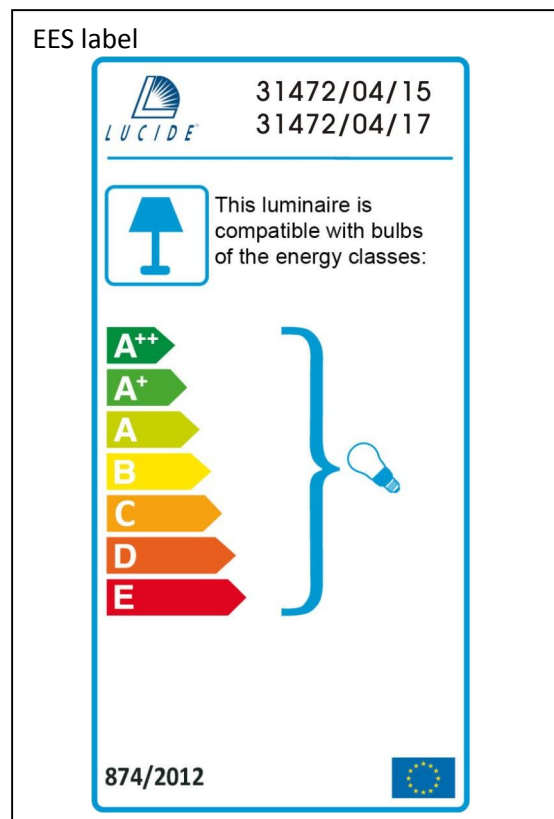

Garantiebestimmungen:

Lucide NV garantiert für einen Zeitraum von 2 Jahren ab Kaufdatum und Kauf durch den Endkunden, dass das gelieferte Produkt frei von Material- und Herstellungsfehlern ist, sofern das Produkt gemäß der Bedienungsanleitung installiert und gewartet wird.
Von der Garantie ausgenommen: 1. Gebrochene Glasteile der Fassung werden nur innerhalb von 14 Tagen ab Kauf durch den Endkunden ersetzt. 2. Normaler Verschleiß, Verfärbungen aufgrund des normalen Gebrauchs. 3. Beschädigungen aufgrund externer Ursachen wie Feuer, Wasser, unsachgemäße Nutzung/ Installation oder Wartung des Produkts.
Kunden müssen das defekte Produkt/Teil und den Originalkaufbeleg einsenden, um Garantieansprüche geltend zu machen.

Other languages of the manual and further explanations can be found on our website.