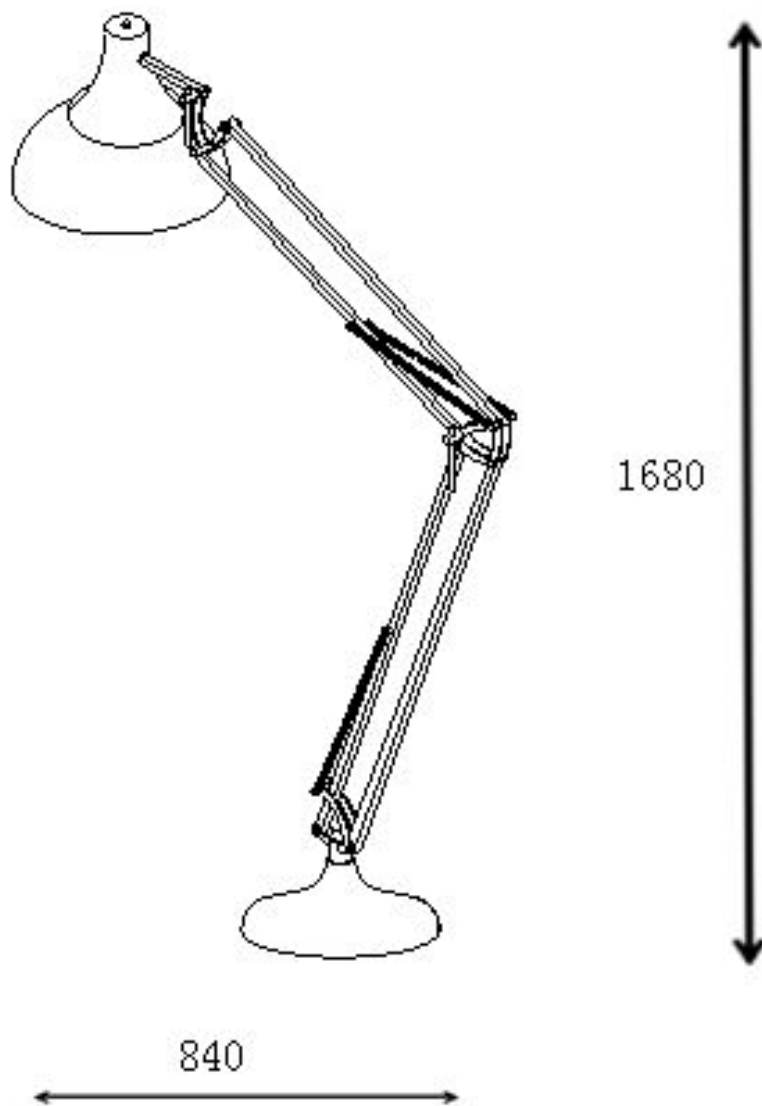

Line drawing of the item (with outline dimensions)

Item number: 30709/01/15

Installation drawing (the same as it in its instruction manual)

1

2

3

4

5

6

Technical details

materials used:	Metal
color:	Dark grey
dimnable and how is the fixture dimmable:	
size:	Height: 168cm Length: Width: 84cm Net Weight: 14.2KG
power requirements:	220V-240V~50Hz
bulb type and maximum Wattage:	E27 Max.60W
number of bulbs:	1XE27
IP degree:	IP20