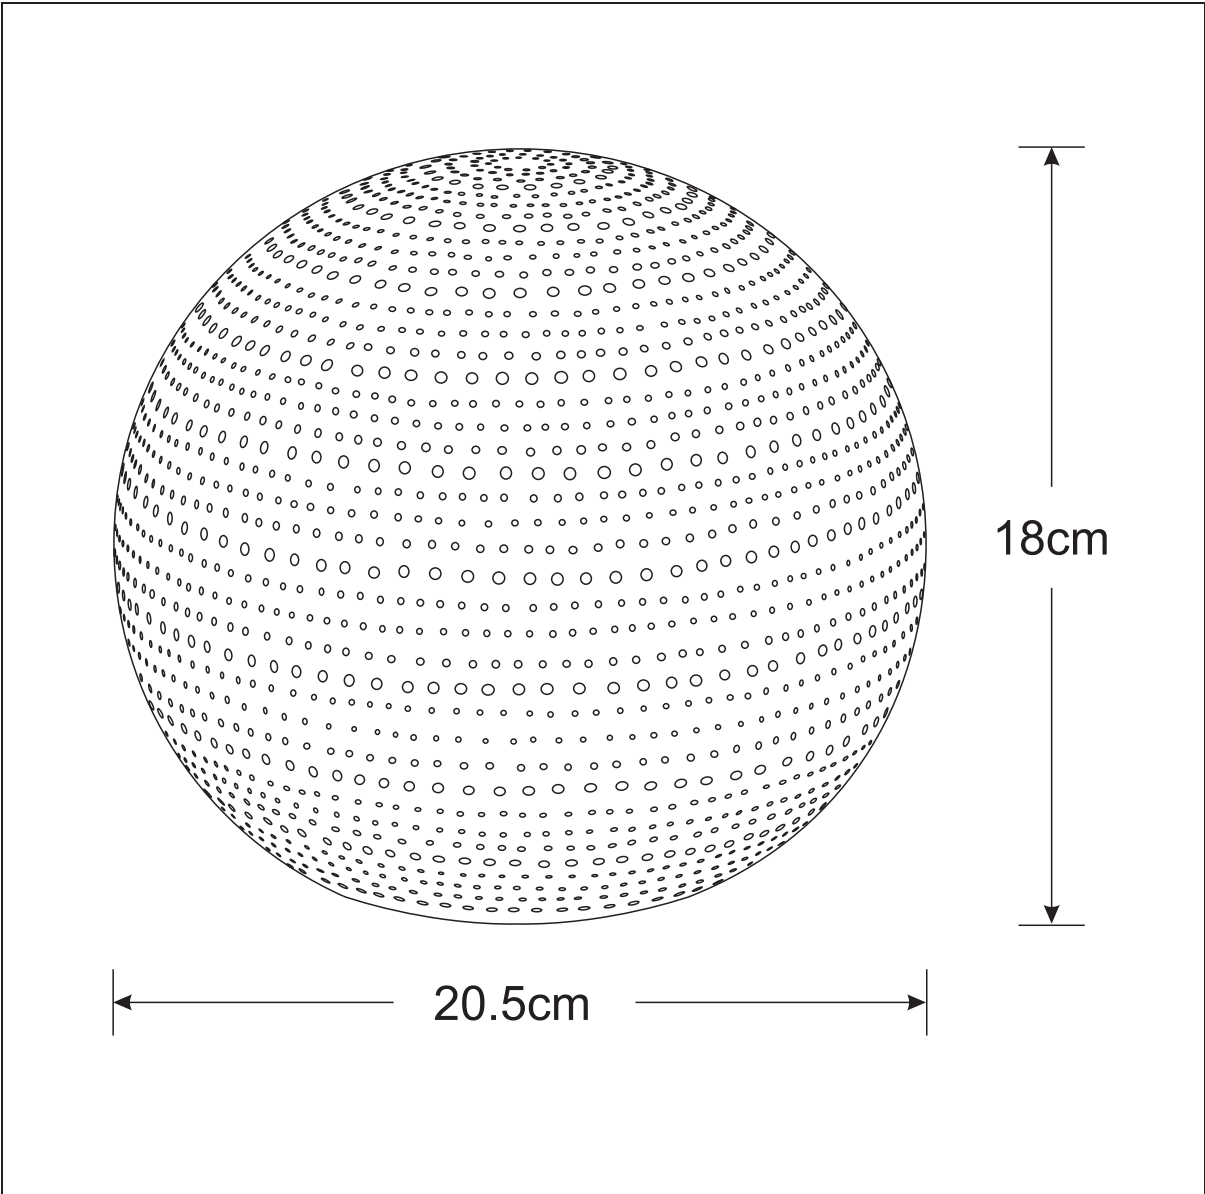

LUCIDE

Item number: 13518/01/31

Technical details

Materials used:	Porcelain
Color:	Matt white
Dimmable and how is fixture dimmable	no
Size:	Height: 18cm
	Length: 20.5cm
	Width: 20.5cm
	Net weight: 0.74kgs
Power requirements:	220-240V~50Hz
Bulb type and maximum wattage:	1xE14 Max. 25W
Number of bulbs:	1
IP degree:	IP20