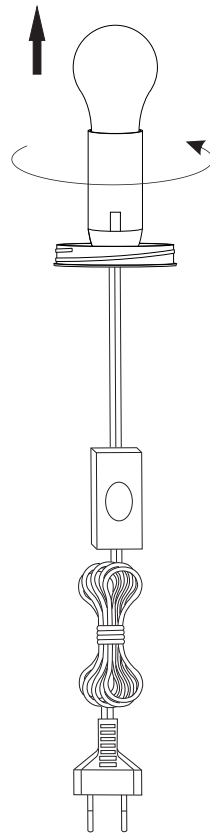

## Technical details

Materials used:	Porcelain
Color:	Matt white
Dimmable and how is fixture dimmable	no
Size:	Height: 18cm
	Length: 20.5cm
	Width: 20.5cm
	Net weight: 0.74kgs
Power requirements:	220-240V~50Hz
Bulb type and maximum wattage:	1xE14 Max. 25W
Number of bulbs:	1
IP degree:	IP20