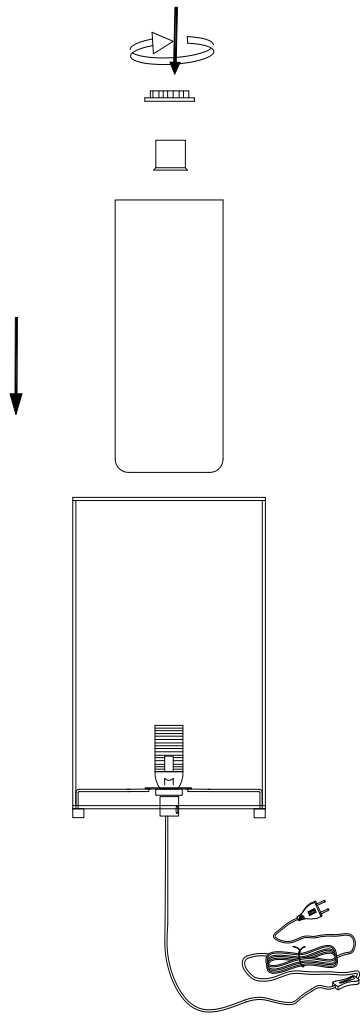

LUCIDE

Item number: 78594/27/30

Technical details

Materials used:	Metal and glass
Color:	Black and smoke
Dimmable and how is fixture dimmable	No
Size:	Height: 27.5cm
	Length: 15cm
	Width: 15cm
	Net weight: 0.83kgs
Power requirements:	220-240V~50Hz
Bulb type and maximum wattage:	E27 Max 40W
Number of bulbs:	1XE27
IP degree:	IP20