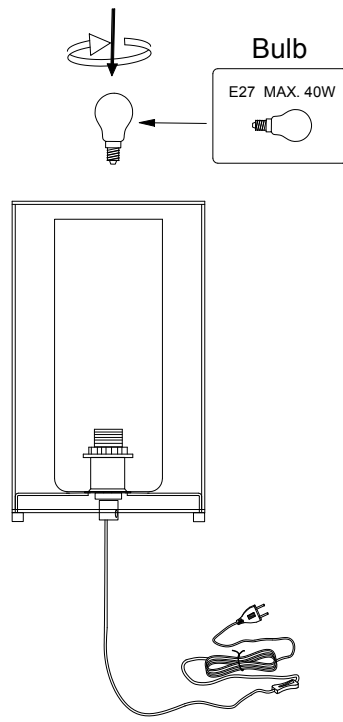

LUCIDE

Item number: 78594/27/30

Technical details

Materials used:	Metal and glass
Color:	Black and smoke
Dimmable and how is fixture dimmable	No
Size:	Height: 27.5cm
	Length: 15cm
	Width: 15cm
	Net weight: 0.83kgs
Power requirements:	220-240V~50Hz
Bulb type and maximum wattage:	E27 Max 40W
Number of bulbs:	1XE27
IP degree:	IP20