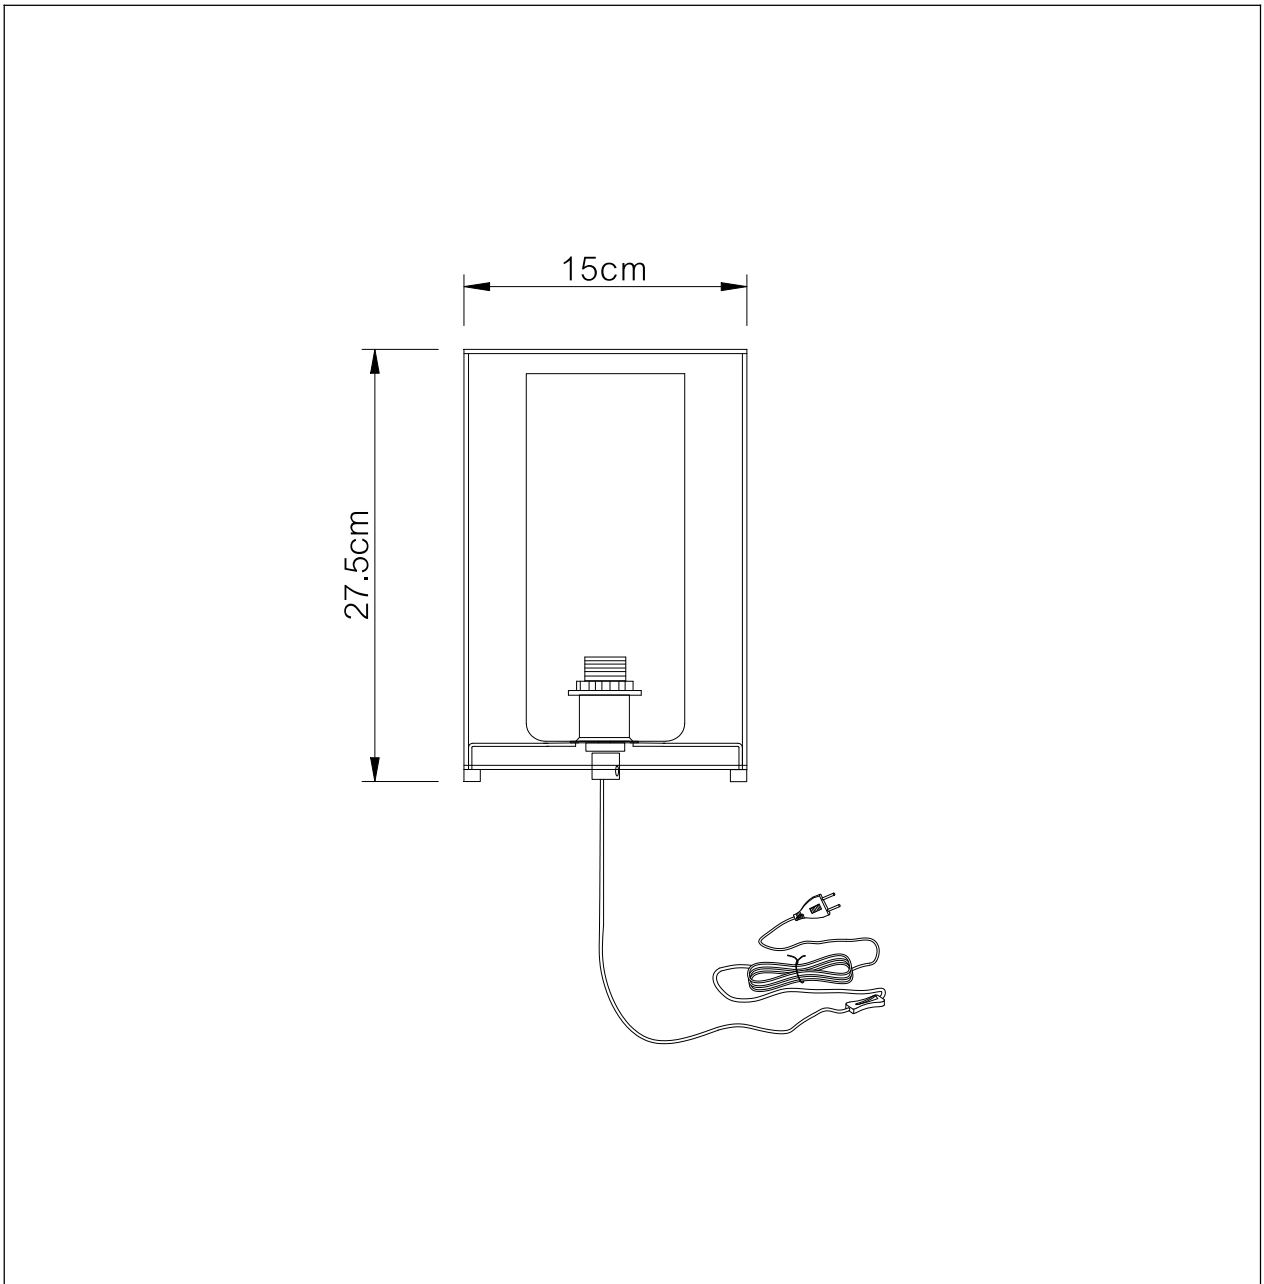

LUCIDE

Item number: 78594/27/30

Technical details

Materials used:	Metal and glass
Color:	Black and smoke
Dimmable and how is fixture dimmable	No
Size:	Height: 27.5cm
	Length: 15cm
	Width: 15cm
	Net weight: 0.83kgs
Power requirements:	220-240V~50Hz
Bulb type and maximum wattage:	E27 Max 40W
Number of bulbs:	1XE27
IP degree:	IP20