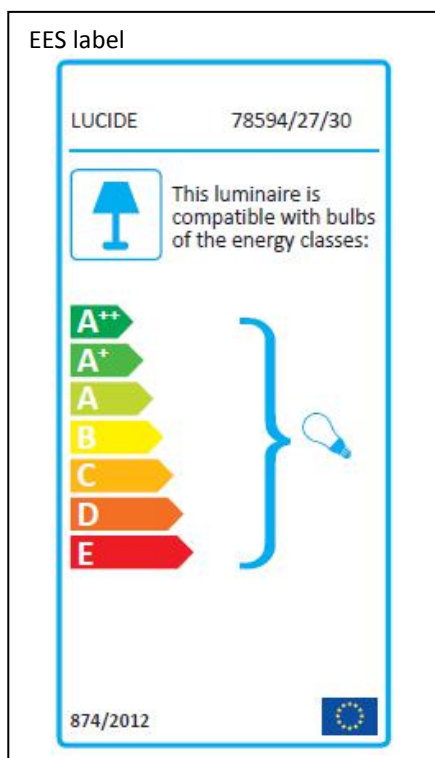

Von der Garantie ausgenommen: 1. Gebrochene Glasteile der Fassung werden nur innerhalb von 14 Tagen ab Kauf durch den Endkunden ersetzt. 2. Normaler Verschleiß, Verfärbungen aufgrund des normalen Gebrauchs. 3. Beschädigungen aufgrund externer Ursachen wie Feuer, Wasser, unsachgemäße Nutzung/ Installation oder Wartung des Produkts.

Kunden müssen das defekte Produkt/Teil und den Originalkaufbeleg einsenden, um Garantieansprüche geltend zu machen.

Deklaracja gwarancji:

LucideNV gwarantuje, że dostarczone produkty będą wolne od defektów materiałowych oraz produkcyjnych przez okres 2 lat od daty zakupu przez użytkownika końcowego, jeżeli urządzenie jest zainstalowane i prawidłowo utrzymywane zgodnie z instrukcją obsługi.

Wyłączenie z gwarancji: 1. Rozbite szkło zostanie wymienione tylko do 14 dni od momentu zakupu przez użytkownika końcowego. 2. Normalne zużycie, utrata koloru w wyniku normalnego użytkowania. 3. Uszkodzenie spowodowane czynnikami zewnętrznymi takimi, jak ogień, woda, nieprawidłowe używanie/ instalacja lub utrzymywanie produktu.

W celu uzyskania gwarancji klient musi zwrócić uszkodzony przedmiot oraz oryginalny dowód zakupu.

Other languages of the manual and further explanations can be found on our website.