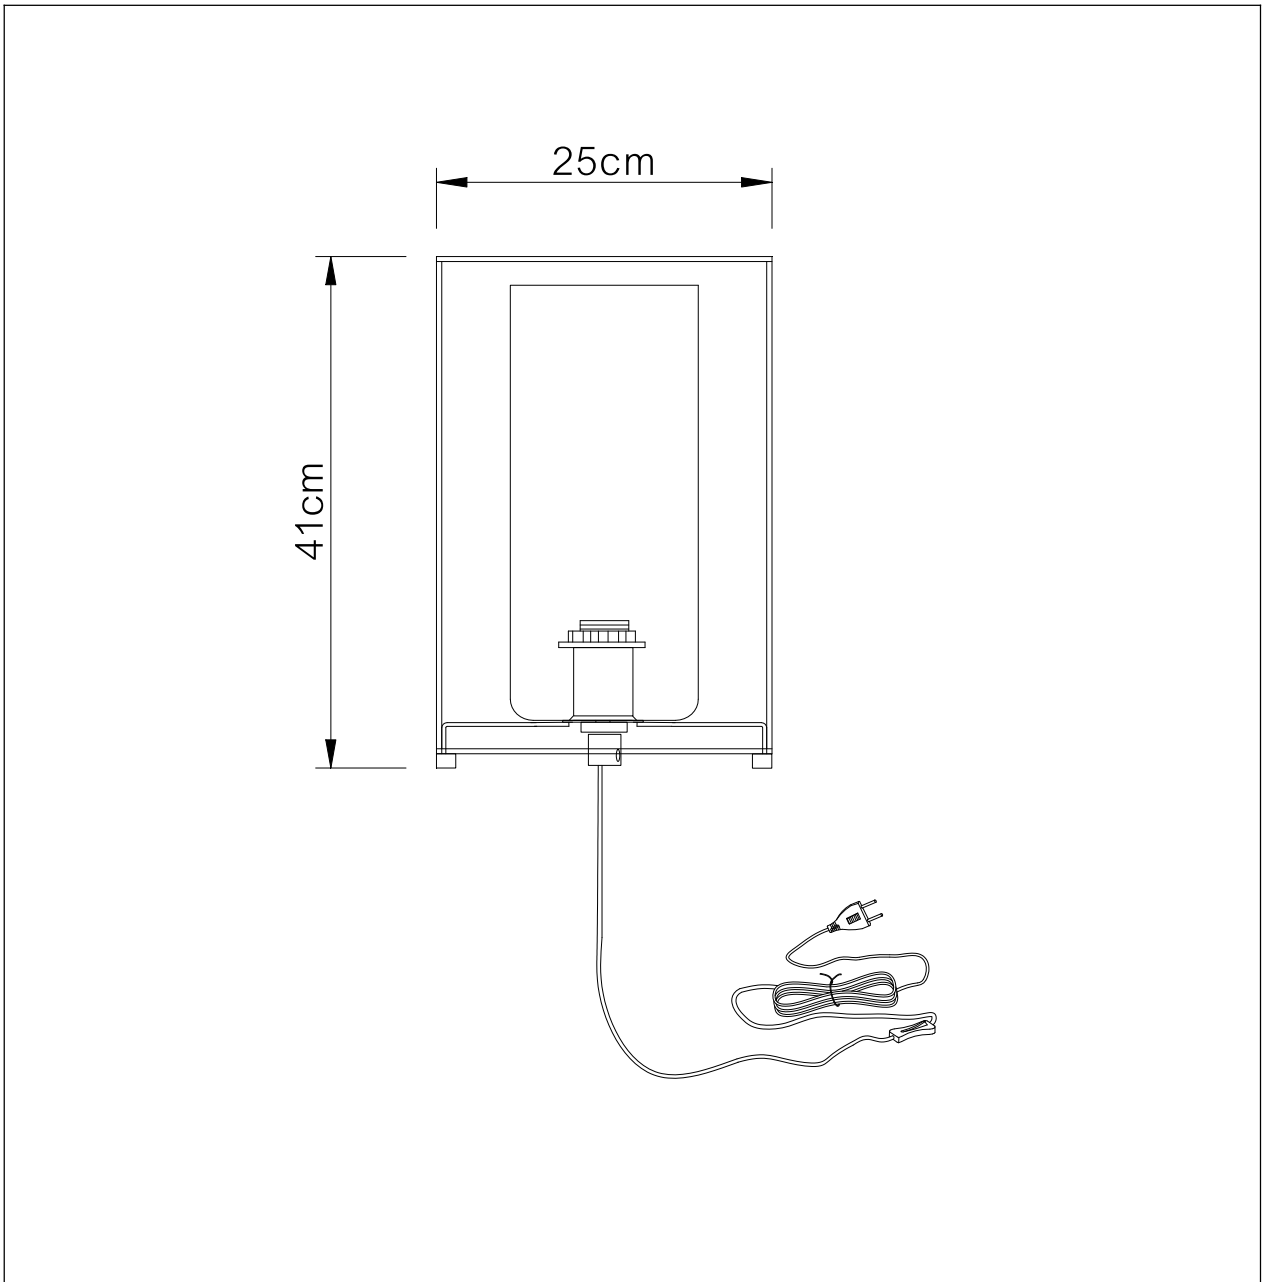

LUCIDE

Item number: 78594/40/30

Technical details

Materials used:	Metal and glass
Color:	Black and smoke
Dimmable and how is fixture dimmable	No
Size:	Height: 41cm
	Length: 25cm
	Width: 25cm
	Net weight: 1.52kgs
Power requirements:	220-240V~50Hz
Bulb type and maximum wattage:	E27 Max 40W
Number of bulbs:	1XE27
IP degree:	IP20