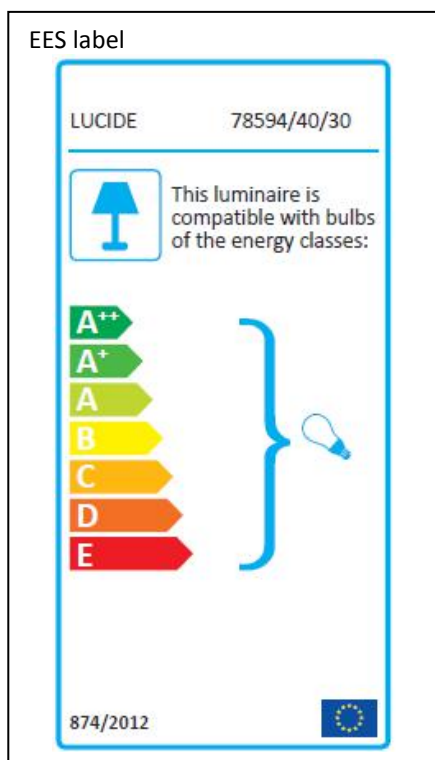

Von der Garantie ausgenommen: 1. Gebrochene Glasteile der Fassung werden nur innerhalb von 14 Tagen ab Kauf durch den Endkunden ersetzt. 2. Normaler Verschleiß, Verfärbungen aufgrund des normalen Gebrauchs. 3. Beschädigungen aufgrund externer Ursachen wie Feuer, Wasser, unsachgemäße Nutzung/ Installation oder Wartung des Produkts.

Kunden müssen das defekte Produkt/Teil und den Originalkaufbeleg einsenden, um Garantieansprüche geltend zu machen.

Deklaracja gwarancji:

LucideNV gwarantuje, że dostarczone produkty będą wolne od defektów materiałowych oraz produkcyjnych przez okres 2 lat od daty zakupu przez użytkownika końcowego, jeżeli urządzenie jest zainstalowane i prawidłowo utrzymywane zgodnie z instrukcją obsługi.

Wyłączenie z gwarancji: 1. Rozbite szkło zostanie wymienione tylko do 14 dni od momentu zakupu przez użytkownika końcowego. 2. Normalne zużycie, utrata koloru w wyniku normalnego użytkowania. 3. Uszkodzenie spowodowane czynnikami zewnętrznymi takimi, jak ogień, woda, nieprawidłowe używanie/ instalacja lub utrzymywanie produktu.

W celu uzyskania gwarancji klient musi zwrócić uszkodzony przedmiot oraz oryginalny dowód zakupu.

Other languages of the manual and further explanations can be found on our website.