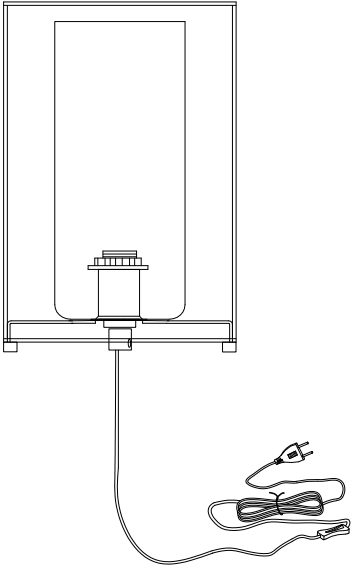

## Technical details

Materials used:	Metal and glass
Color:	Black and smoke
Dimmable and how is fixture dimmable	No
Size:	Height: 41cm
	Length: 25cm
	Width: 25cm
	Net weight: 1.52kgs
Power requirements:	220-240V~50Hz
Bulb type and maximum wattage:	E27 Max 40W
Number of bulbs:	1XE27
IP degree:	IP20