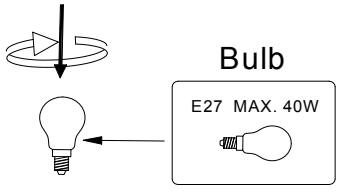

## Technical details

Materials used:	Metal and glass
Color:	Black and smoke
Dimmable and how is fixture dimmable	No
Size:	Height: 41cm
	Length: 25cm
	Width: 25cm
	Net weight: 1.52kgs
Power requirements:	220-240V~50Hz
Bulb type and maximum wattage:	E27 Max 40W
Number of bulbs:	1XE27
IP degree:	IP20