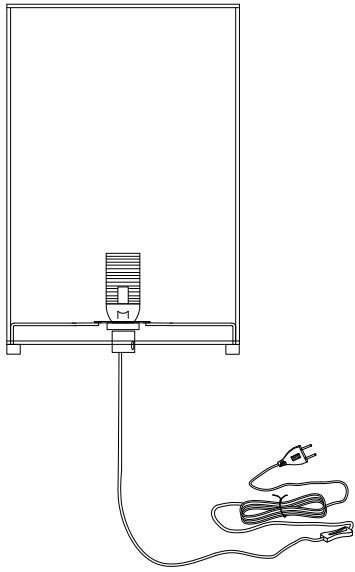

## Technical details

Materials used:	Metal and glass
Color:	Black and smoke
Dimmable and how is fixture dimmable	No
Size:	Height: 41cm
	Length: 25cm
	Width: 25cm
	Net weight: 1.52kgs
Power requirements:	220-240V~50Hz
Bulb type and maximum wattage:	E27 Max 40W
Number of bulbs:	1XE27
IP degree:	IP20