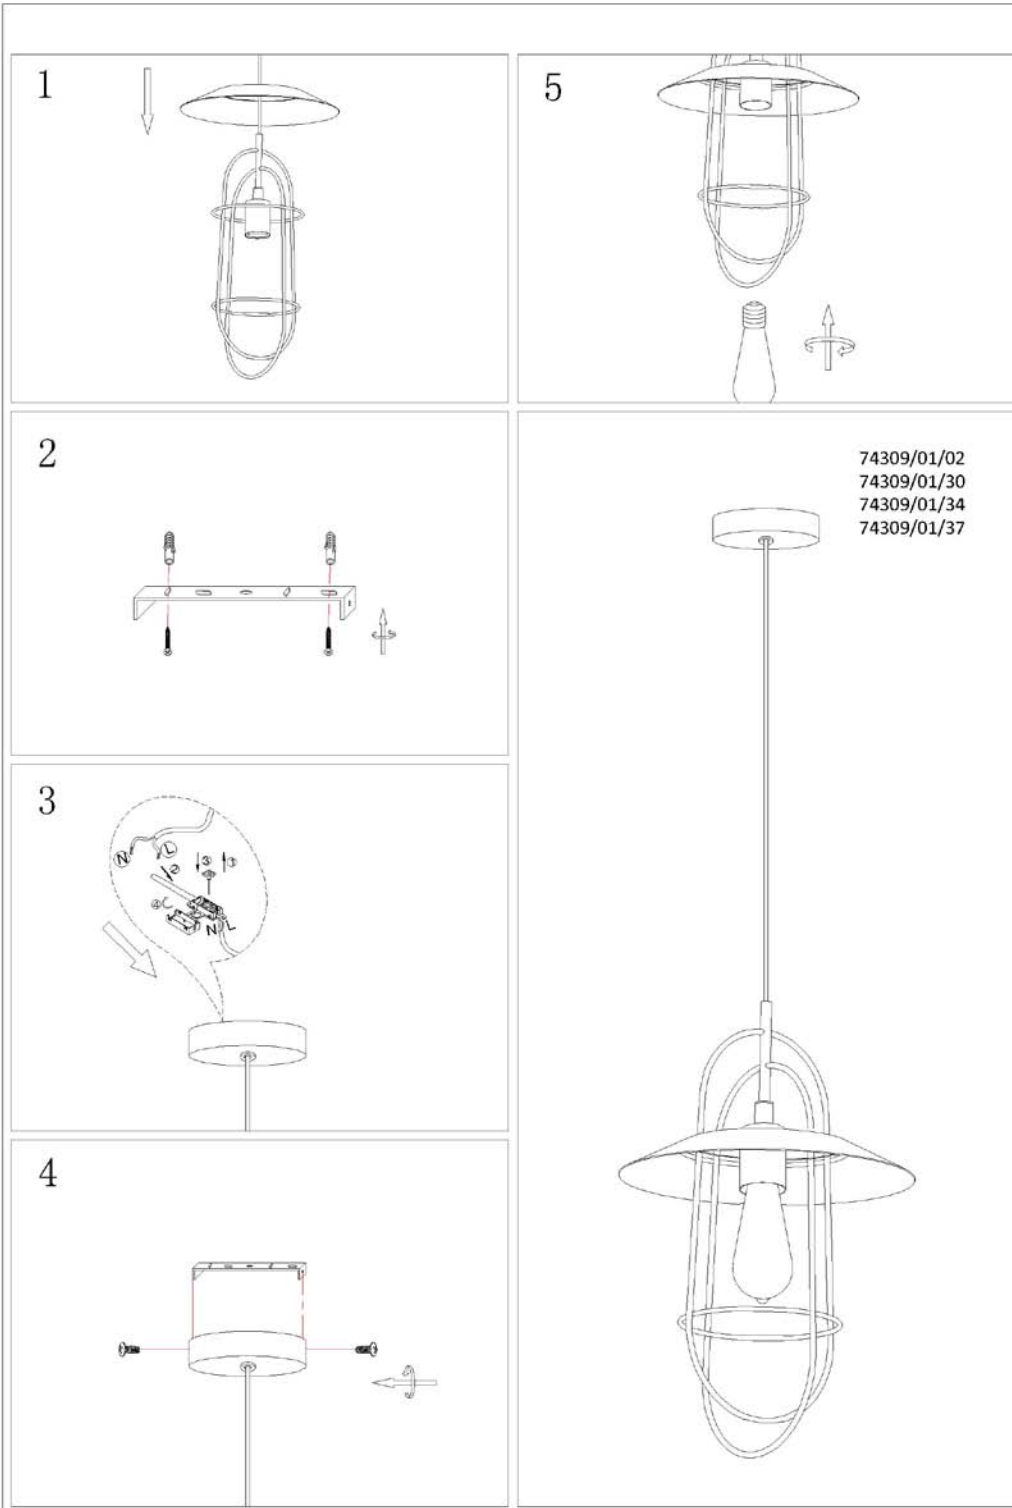

LUCIDE

Item number: 74309/01/02, 74309/01/30,74309/01/34,74309/01/37

Technical details

Materials used:	Steel
Color:	Gold, Matt Black, Yellow, Mintgreen
Dimmable and how is fixture dimmable	
Size:	Height: 170cm
	Length:
	Width: 28cm
	Net weight: kg
Power requirements:	220-240V~50Hz
Bulb type and maximum wattage:	E27 MAX.40W
Number of bulbs:	1 pc
IP degree:	IP20