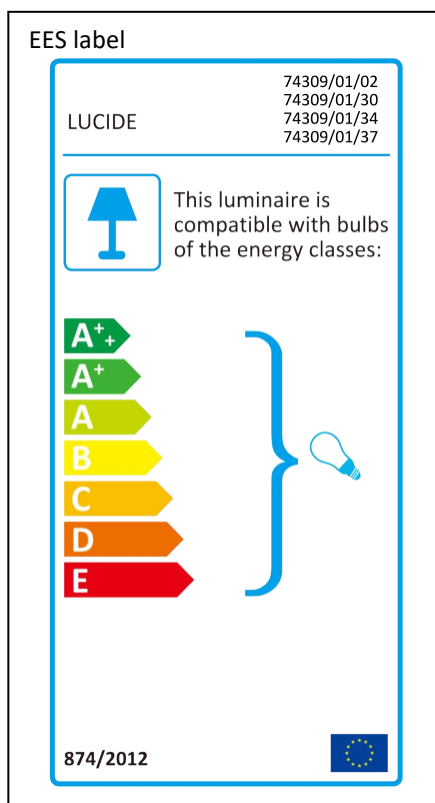

Von der Garantie ausgenommen: 1. Gebrochene Glasteile der Fassung werden nur innerhalb von 14 Tagen ab Kauf durch den Endkunden ersetzt. 2. Normaler Verschleiß, Verfärbungen aufgrund des normalen Gebrauchs. 3. Beschädigungen aufgrund externer Ursachen wie Feuer, Wasser, unsachgemäße Nutzung/ Installation oder Wartung des Produkts.

Kunden müssen das defekte Produkt/Teil und den Originalkaufbeleg einsenden, um Garantieansprüche geltend zu machen.

Deklaracja gwarancji:

LucideNV gwarantuje, że dostarczone produkty będą wolne od defektów materiałowych oraz produkcyjnych przez okres 2 lat od daty zakupu przez użytkownika końcowego, jeżeli urządzenie jest zainstalowane i prawidłowo utrzymywane zgodnie z instrukcją obsługi.

Wyłączenie z gwarancji: 1. Rozbite szkło zostanie wymienione tylko do 14 dni od momentu zakupu przez użytkownika końcowego. 2. Normalne zużycie, utrata koloru w wyniku normalnego użytkowania. 3. Uszkodzenie spowodowane czynnikami zewnętrznymi takimi, jak ogień, woda, nieprawidłowe używanie/ instalacja lub utrzymywanie produktu.

W celu uzyskania gwarancji klient musi zwrócić uszkodzony przedmiot oraz oryginalny dowód zakupu.

Other languages of the manual and further explanations can be found on our website.