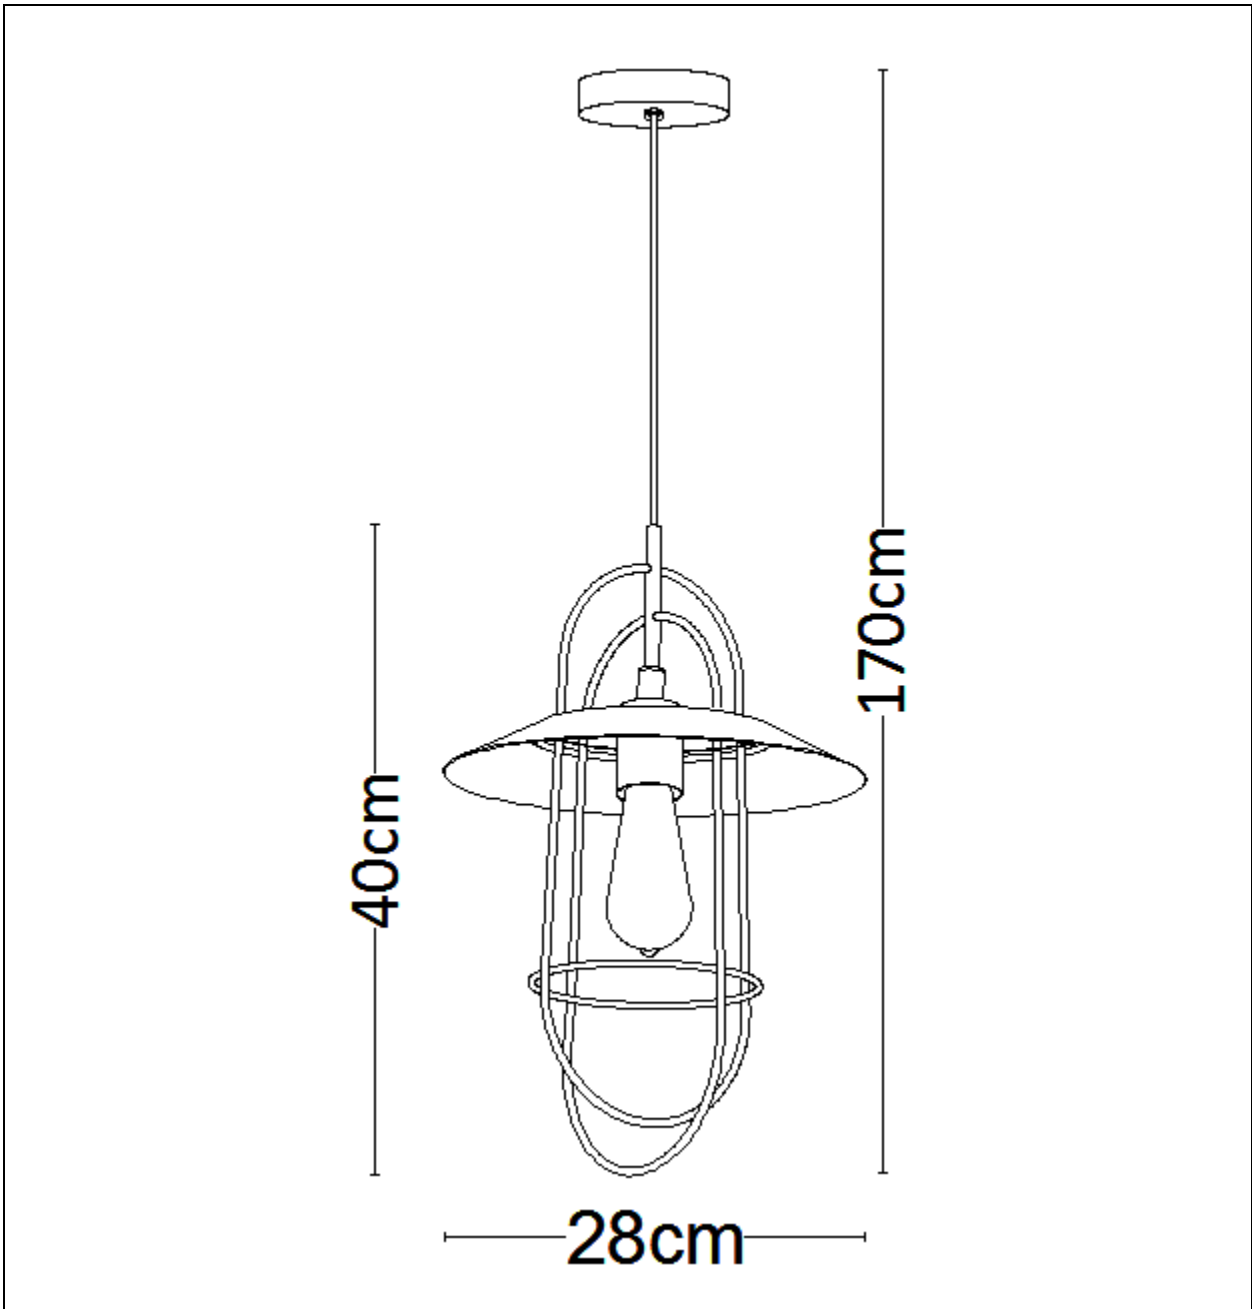

LUCIDE

Item number: 74309/01/02, 74309/01/30,74309/01/34,74309/01/37

Technical details

Materials used:	Steel
Color:	Gold, Matt Black, Yellow, Mintgreen
Dimmable and how is fixture dimmable	
Size:	Height: 170cm
	Length:
	Width: 28cm
	Net weight: kg
Power requirements:	220-240V~50Hz
Bulb type and maximum wattage:	E27 MAX.40W
Number of bulbs:	1 pc
IP degree:	IP20