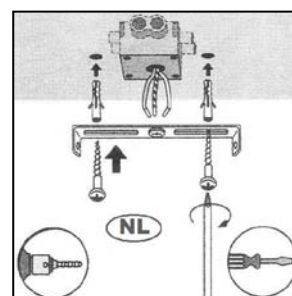

LUCIDE

Item number: 74309/01/02, 74309/01/30,74309/01/34,74309/01/37

Technical details

Materials used:	Steel
Color:	Gold, Matt Black, Yellow, Mintgreen
Dimmable and how is fixture dimmable	
Size:	Height: 170cm
	Length:
	Width: 28cm
	Net weight: kg
Power requirements:	220-240V~50Hz
Bulb type and maximum wattage:	E27 MAX.40W
Number of bulbs:	1 pc
IP degree:	IP20