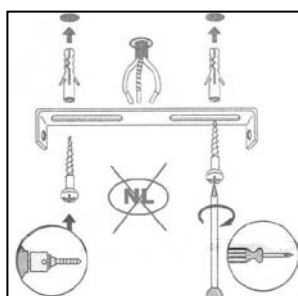

LUCIDE

Item number: 74309/01/02, 74309/01/30,74309/01/34,74309/01/37

Technical details

Materials used:	Steel
Color:	Gold, Matt Black, Yellow, Mintgreen
Dimmable and how is fixture dimmable	
Size:	Height: 170cm
	Length:
	Width: 28cm
	Net weight: kg
Power requirements:	220-240V~50Hz
Bulb type and maximum wattage:	E27 MAX.40W
Number of bulbs:	1 pc
IP degree:	IP20