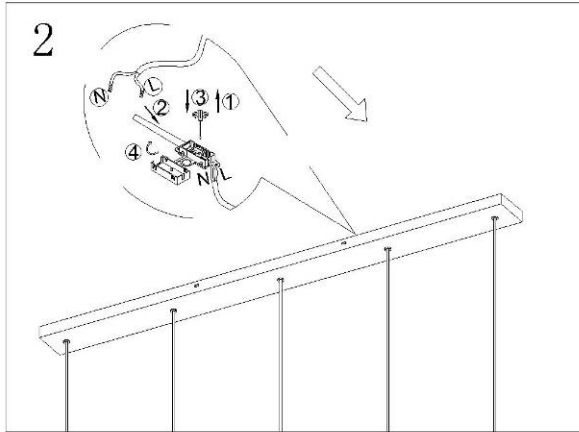

LUCIDE

Item number: 74404/05/65

Technical details

Materials used:	Aluminum+Glass
Color:	Satin Black+Smoke Glass
Dimmable and how is fixture dimmable	
Size:	Height: 172cm
	Length: 112cm
	Width: 10cm
	Net weight: kg
Power requirements:	220-240V~50Hz
Bulb type and maximum wattage:	E27 MAX.40W
Number of bulbs:	5pcs
IP degree:	IP20