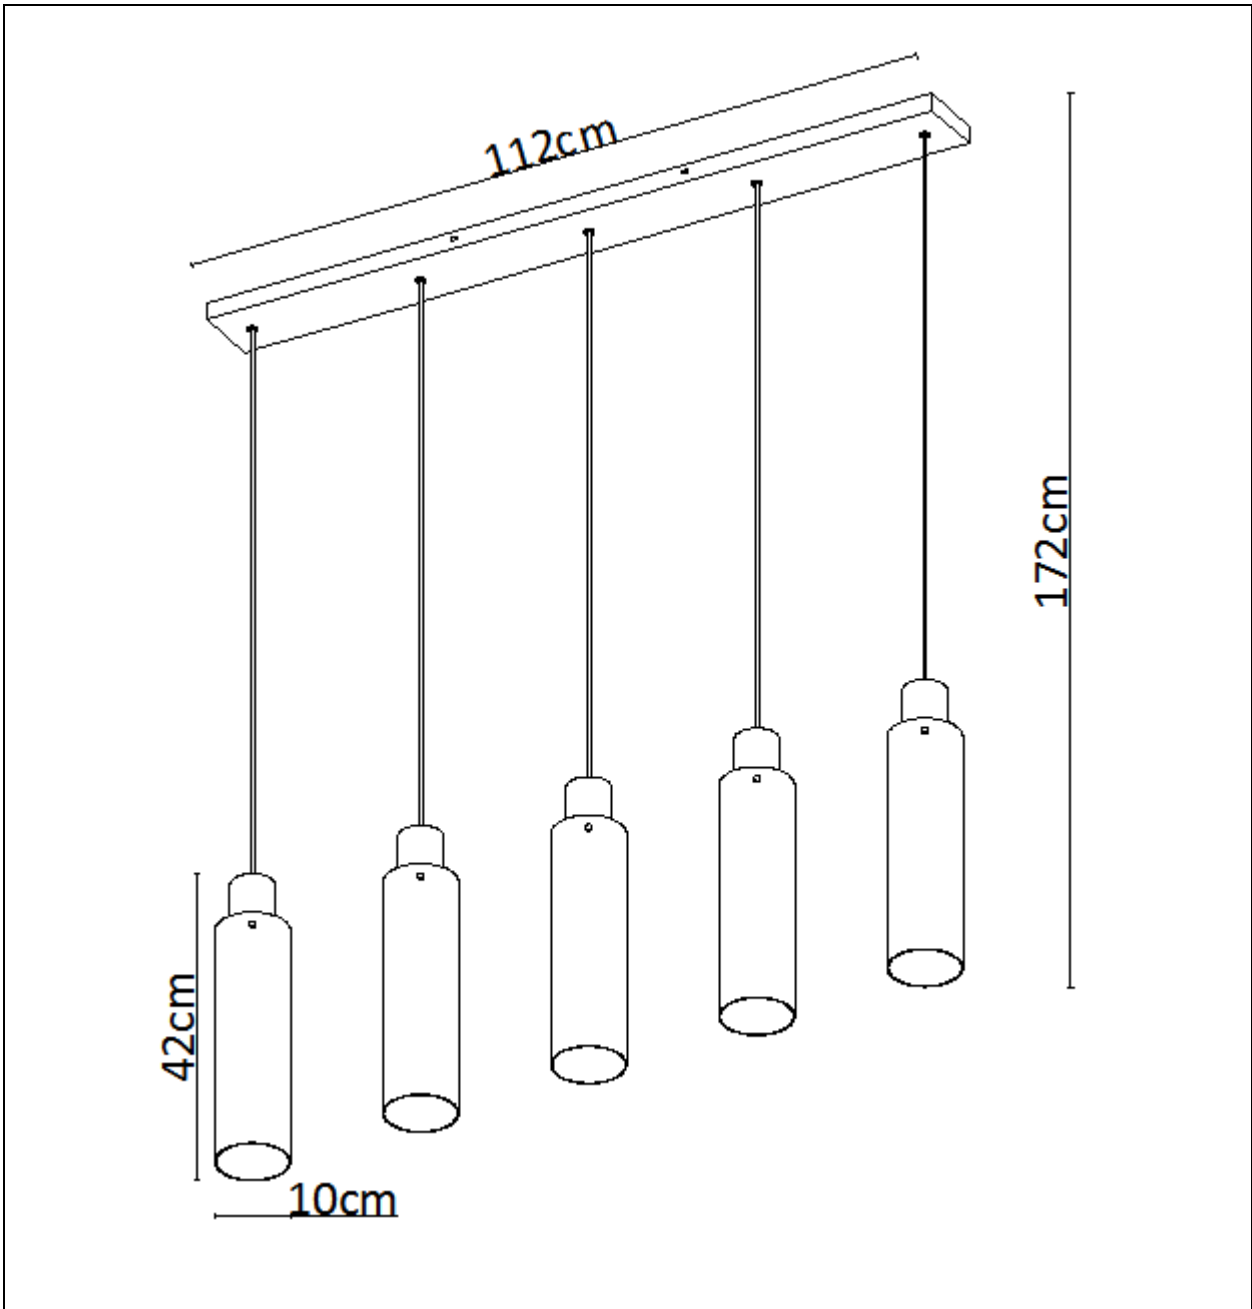

LUCIDE

Item number: 74404/05/65

Technical details

Materials used:	Aluminum+Glass
Color:	Satin Black+Smoke Glass
Dimmable and how is fixture dimmable	
Size:	Height: 172cm
	Length: 112cm
	Width: 10cm
	Net weight: kg
Power requirements:	220-240V~50Hz
Bulb type and maximum wattage:	E27 MAX.40W
Number of bulbs:	5pcs
IP degree:	IP20