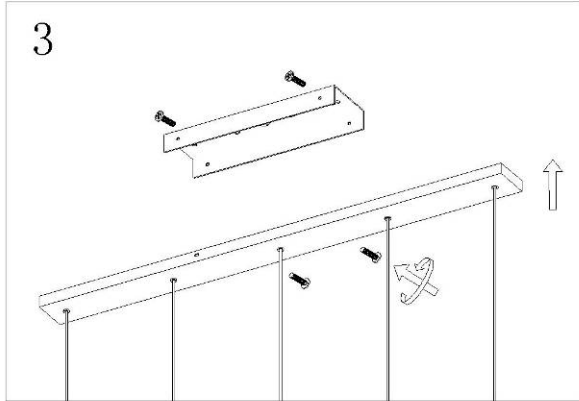

LUCIDE

Item number: 74404/05/65

Technical details

Materials used:	Aluminum+Glass
Color:	Satin Black+Smoke Glass
Dimmable and how is fixture dimmable	
Size:	Height: 172cm
	Length: 112cm
	Width: 10cm
	Net weight: kg
Power requirements:	220-240V~50Hz
Bulb type and maximum wattage:	E27 MAX.40W
Number of bulbs:	5pcs
IP degree:	IP20