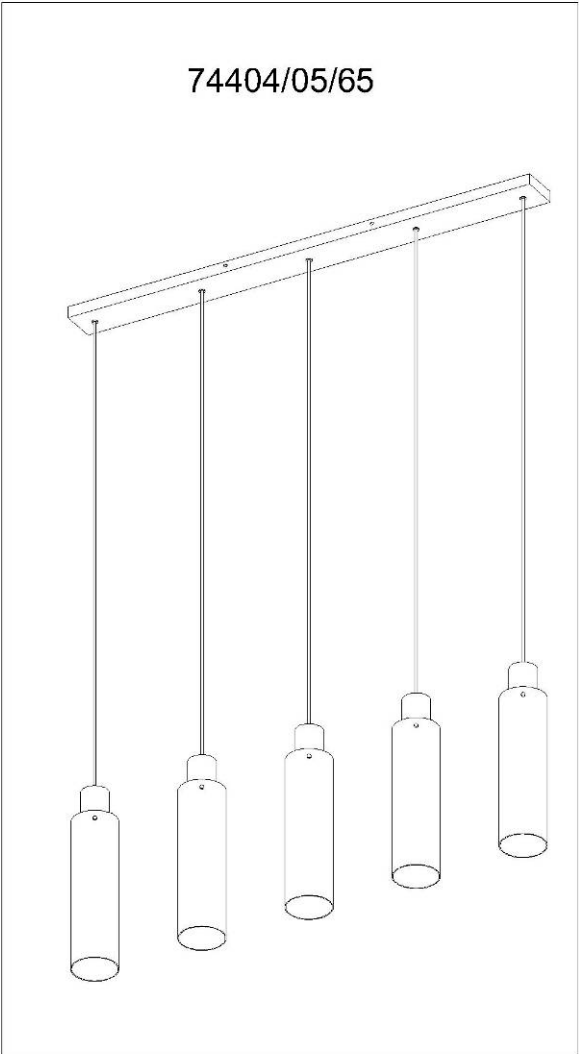

LUCIDE

Item number: 74404/05/65

Technical details

Materials used:	Aluminum+Glass
Color:	Satin Black+Smoke Glass
Dimmable and how is fixture dimmable	
Size:	Height: 172cm
	Length: 112cm
	Width: 10cm
	Net weight: kg
Power requirements:	220-240V~50Hz
Bulb type and maximum wattage:	E27 MAX.40W
Number of bulbs:	5pcs
IP degree:	IP20