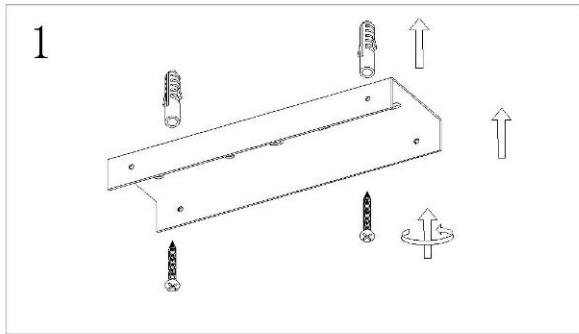

LUCIDE

Item number: 74404/05/65

Technical details

Materials used:	Aluminum+Glass
Color:	Satin Black+Smoke Glass
Dimmable and how is fixture dimmable	
Size:	Height: 172cm
	Length: 112cm
	Width: 10cm
	Net weight: kg
Power requirements:	220-240V~50Hz
Bulb type and maximum wattage:	E27 MAX.40W
Number of bulbs:	5pcs
IP degree:	IP20