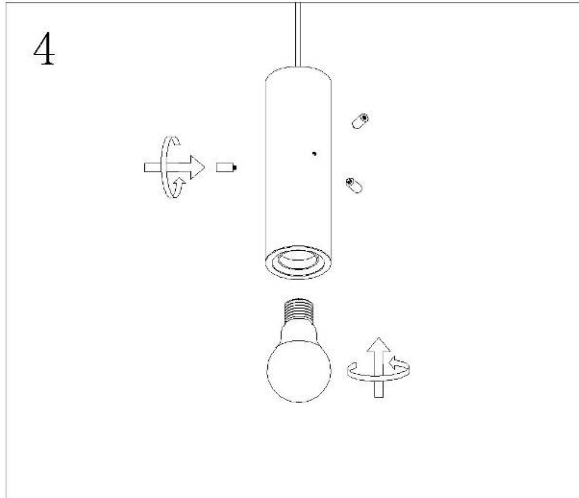

LUCIDE

Item number: 74404/05/65

Technical details

Materials used:	Aluminum+Glass
Color:	Satin Black+Smoke Glass
Dimmable and how is fixture dimmable	
Size:	Height: 172cm
	Length: 112cm
	Width: 10cm
	Net weight: kg
Power requirements:	220-240V~50Hz
Bulb type and maximum wattage:	E27 MAX.40W
Number of bulbs:	5pcs
IP degree:	IP20