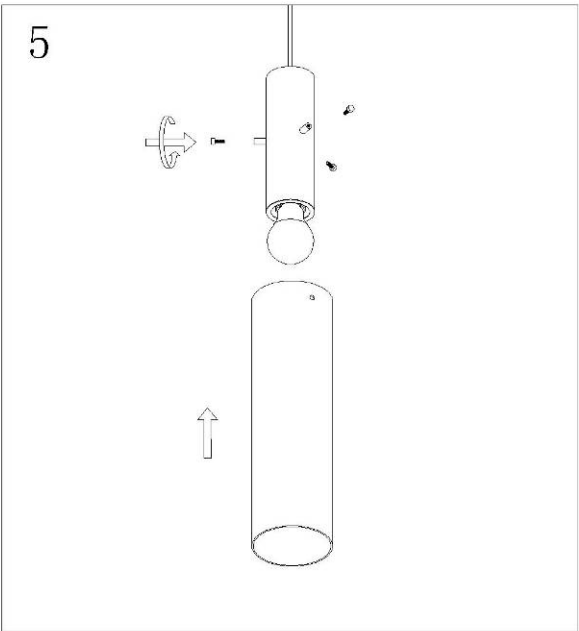

LUCIDE

Item number: 74404/05/65

Technical details

Materials used:	Aluminum+Glass
Color:	Satin Black+Smoke Glass
Dimmable and how is fixture dimmable	
Size:	Height: 172cm
	Length: 112cm
	Width: 10cm
	Net weight: kg
Power requirements:	220-240V~50Hz
Bulb type and maximum wattage:	E27 MAX.40W
Number of bulbs:	5pcs
IP degree:	IP20