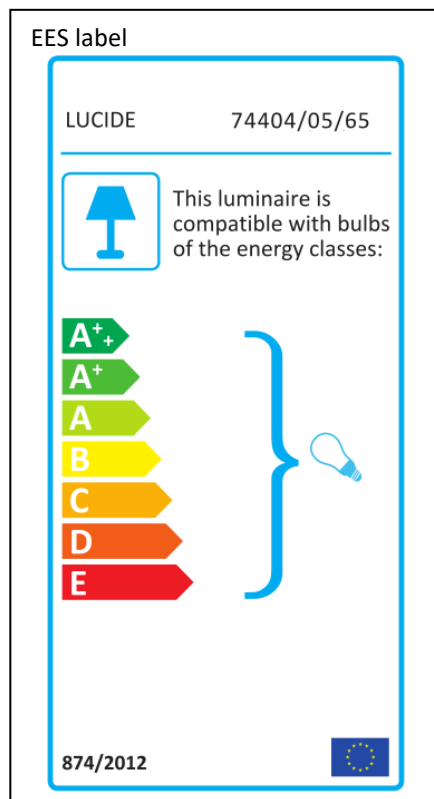

Von der Garantie ausgenommen: 1. Gebrochene Glasteile der Fassung werden nur innerhalb von 14 Tagen ab Kauf durch den Endkunden ersetzt. 2. Normaler Verschleiß, Verfärbungen aufgrund des normalen Gebrauchs. 3. Beschädigungen aufgrund externer Ursachen wie Feuer, Wasser, unsachgemäße Nutzung/ Installation oder Wartung des Produkts.

Kunden müssen das defekte Produkt/Teil und den Originalkaufbeleg einsenden, um Garantieansprüche geltend zu machen.

Deklaracja gwarancji:

LucideNV gwarantuje, że dostarczone produkty będą wolne od defektów materiałowych oraz produkcyjnych przez okres 2 lat od daty zakupu przez użytkownika końcowego, jeżeli urządzenie jest zainstalowane i prawidłowo utrzymywane zgodnie z instrukcją obsługi.

Wyłączenie z gwarancji: 1. Rozbite szkło zostanie wymienione tylko do 14 dni od momentu zakupu przez użytkownika końcowego. 2. Normalne zużycie, utrata koloru w wyniku normalnego użytkowania. 3. Uszkodzenie spowodowane czynnikami zewnętrznymi takimi, jak ogień, woda, nieprawidłowe używanie/ instalacja lub utrzymywanie produktu.

W celu uzyskania gwarancji klient musi zwrócić uszkodzony przedmiot oraz oryginalny dowód zakupu.

Other languages of the manual and further explanations can be found on our website.