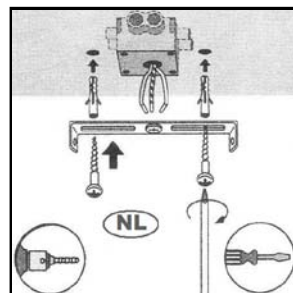

74405/01/62