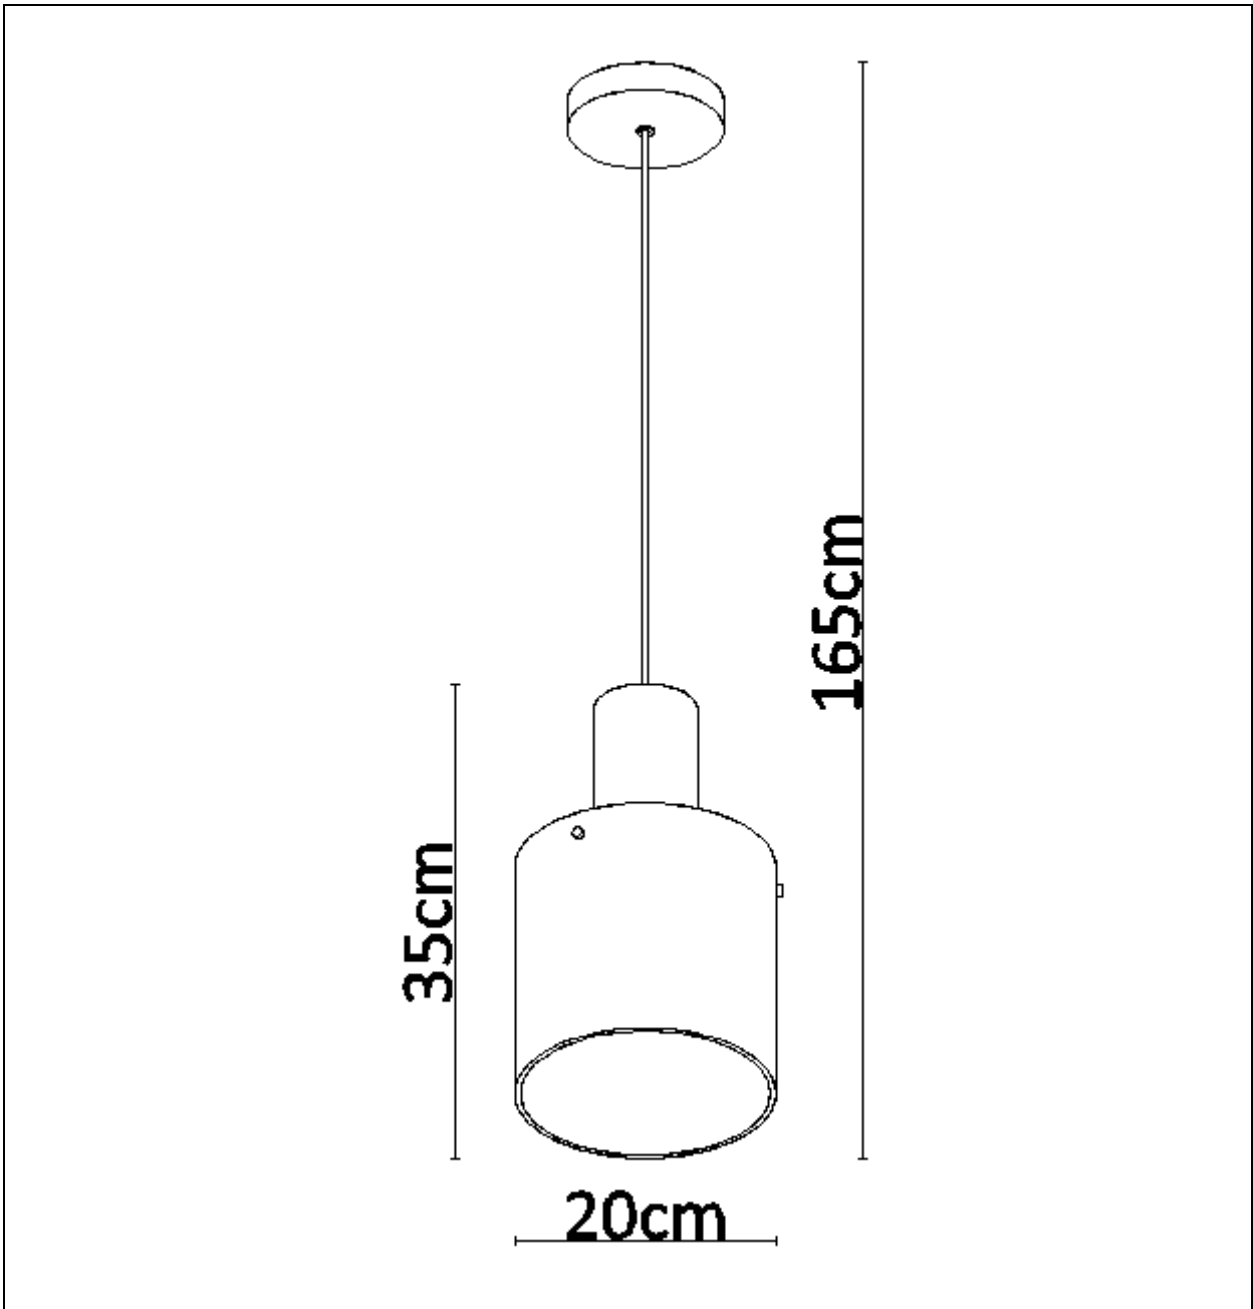

LUCIDE

Item number: 74405/01/62

Technical details

Materials used:	Aluminum+Glass
Color:	Satin Copper+Amber Glass
Dimmable and how is fixture dimmable	
Size:	Height: 165cm
	Length:
	Width: 20cm
	Net weight: kg
Power requirements:	220-240V~50Hz
Bulb type and maximum wattage:	E27 MAX.40W
Number of bulbs:	1 pc
IP degree:	IP20