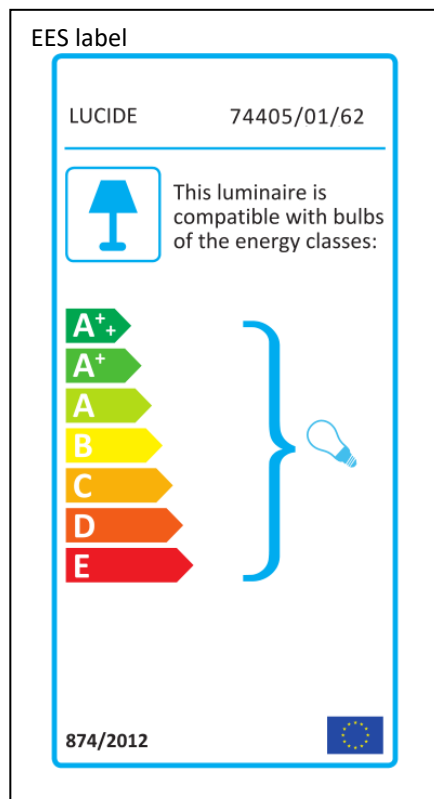

Von der Garantie ausgenommen: 1. Gebrochene Glasteile der Fassung werden nur innerhalb von 14 Tagen ab Kauf durch den Endkunden ersetzt. 2. Normaler Verschleiß, Verfärbungen aufgrund des normalen Gebrauchs. 3. Beschädigungen aufgrund externer Ursachen wie Feuer, Wasser, unsachgemäße Nutzung/ Installation oder Wartung des Produkts.

Kunden müssen das defekte Produkt/Teil und den Originalkaufbeleg einsenden, um Garantieansprüche geltend zu machen.

Deklaracja gwarancji:

LucideNV gwarantuje, że dostarczone produkty będą wolne od defektów materiałowych oraz produkcyjnych przez okres 2 lat od daty zakupu przez użytkownika końcowego, jeżeli urządzenie jest zainstalowane i prawidłowo utrzymywane zgodnie z instrukcją obsługi.

Wyłączenie z gwarancji: 1. Rozbite szkło zostanie wymienione tylko do 14 dni od momentu zakupu przez użytkownika końcowego. 2. Normalne zużycie, utrata koloru w wyniku normalnego użytkowania. 3. Uszkodzenie spowodowane czynnikami zewnętrznymi takimi, jak ogień, woda, nieprawidłowe używanie/ instalacja lub utrzymywanie produktu.

W celu uzyskania gwarancji klient musi zwrócić uszkodzony przedmiot oraz oryginalny dowód zakupu.

Other languages of the manual and further explanations can be found on our website.