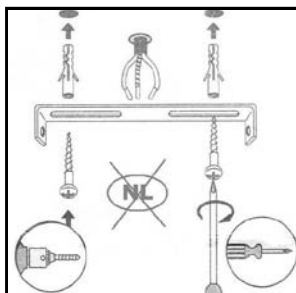

74405/01/62