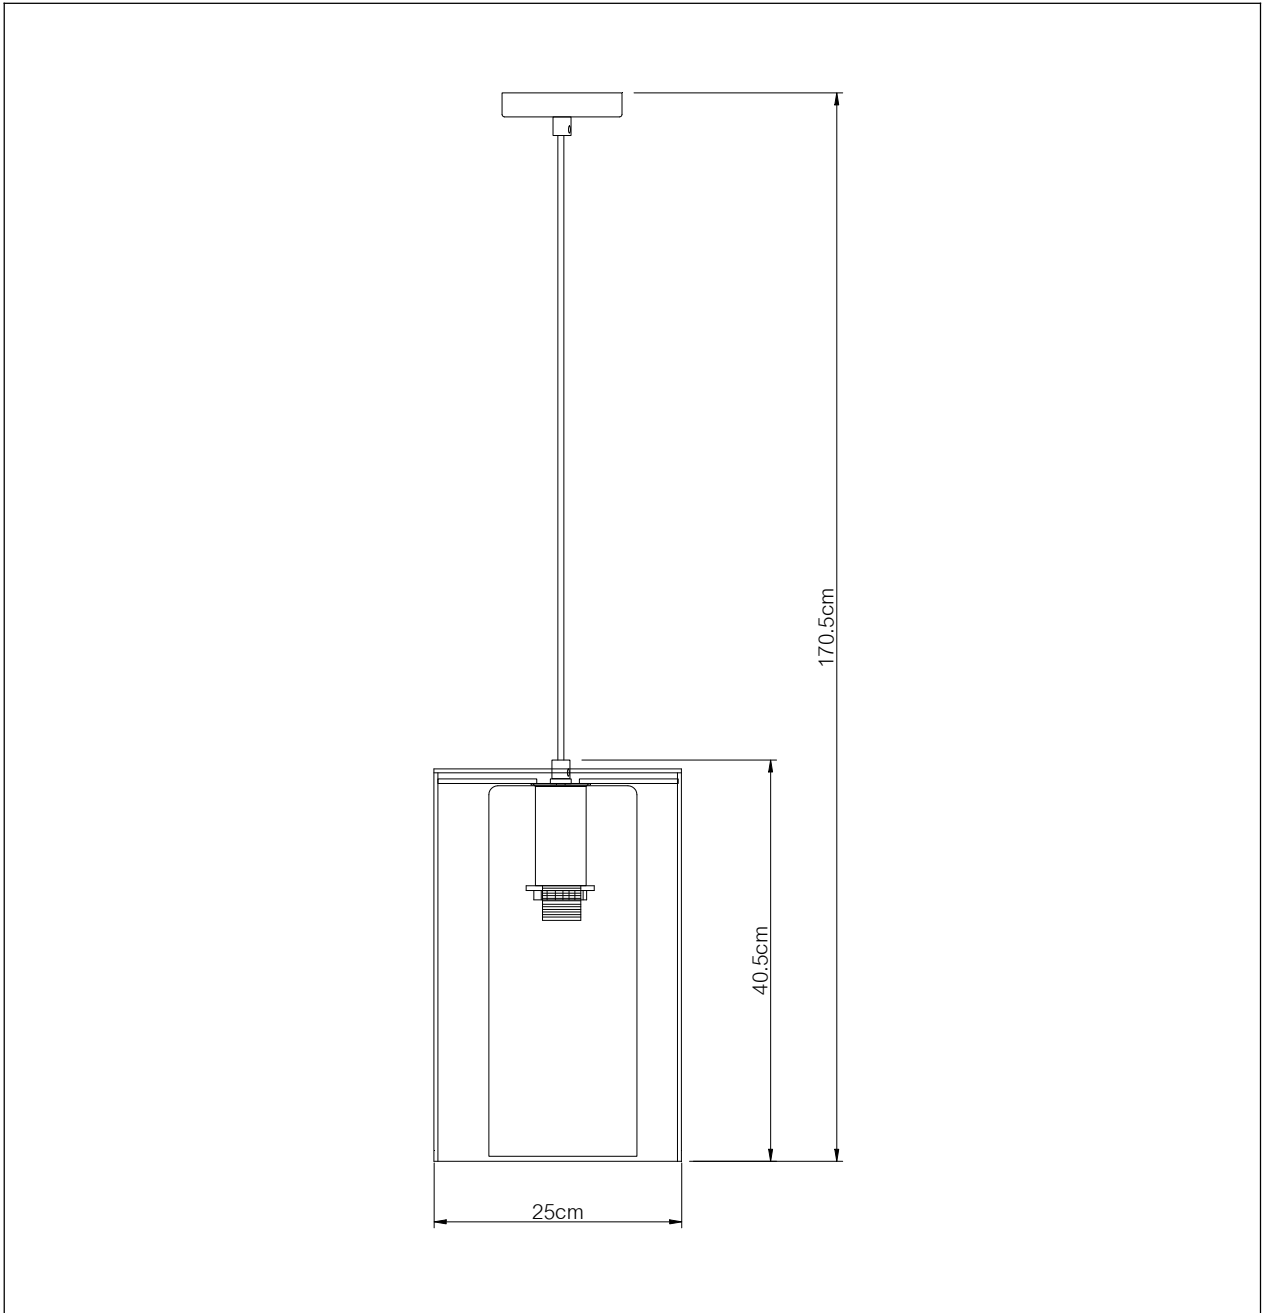

LUCIDE

Item number: 78394/01/30

Technical details

Materials used:	Metal and glass
Color:	Black and smoke
Dimmable and how is fixture dimmable	
Size:	Height: 170.5cm
	Length: 25cm
	Width: 25cm
	Net weight: 1.5kgs
Power requirements:	220-240V~50Hz
Bulb type and maximum wattage:	E27 Max 40W
Number of bulbs:	1XE27
IP degree:	IP20