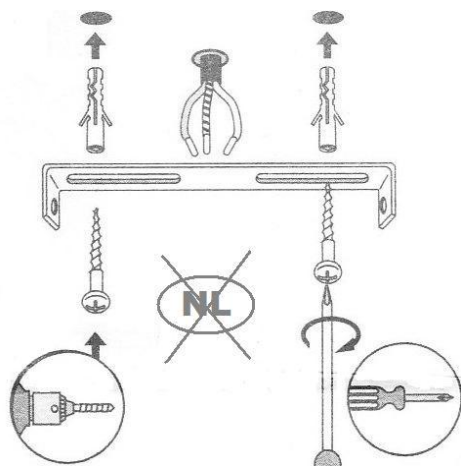

Bulb
E27 MAX. 40W