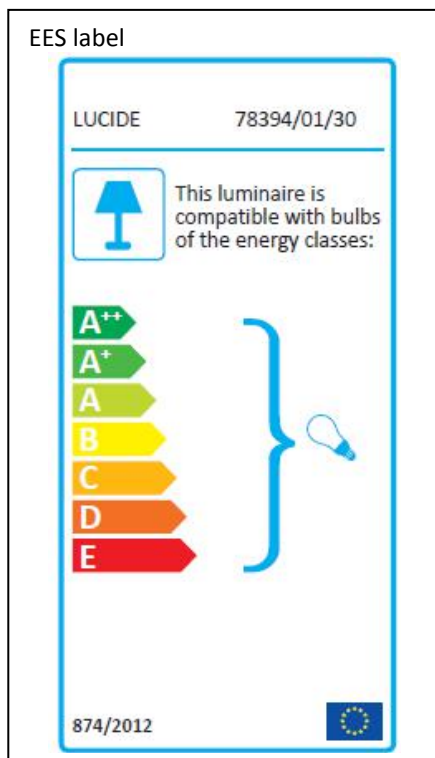

Von der Garantie ausgenommen: 1. Gebrochene Glasteile der Fassung werden nur innerhalb von 14 Tagen ab Kauf durch den Endkunden ersetzt. 2. Normaler Verschleiß, Verfärbungen aufgrund des normalen Gebrauchs. 3. Beschädigungen aufgrund externer Ursachen wie Feuer, Wasser, unsachgemäße Nutzung/ Installation oder Wartung des Produkts.

Kunden müssen das defekte Produkt/Teil und den Originalkaufbeleg einsenden, um Garantieansprüche geltend zu machen.

Deklaracja gwarancji:

LucideNV gwarantuje, że dostarczone produkty będą wolne od defektów materiałowych oraz produkcyjnych przez okres 2 lat od daty zakupu przez użytkownika końcowego, jeżeli urządzenie jest zainstalowane i prawidłowo utrzymywane zgodnie z instrukcją obsługi.

Wyłączenie z gwarancji: 1. Rozbite szkło zostanie wymienione tylko do 14 dni od momentu zakupu przez użytkownika końcowego. 2. Normalne zużycie, utrata koloru w wyniku normalnego użytkowania. 3. Uszkodzenie spowodowane czynnikami zewnętrznymi takimi, jak ogień, woda, nieprawidłowe używanie/ instalacja lub utrzymywanie produktu.

W celu uzyskania gwarancji klient musi zwrócić uszkodzony przedmiot oraz oryginalny dowód zakupu.

Other languages of the manual and further explanations can be found on our website.