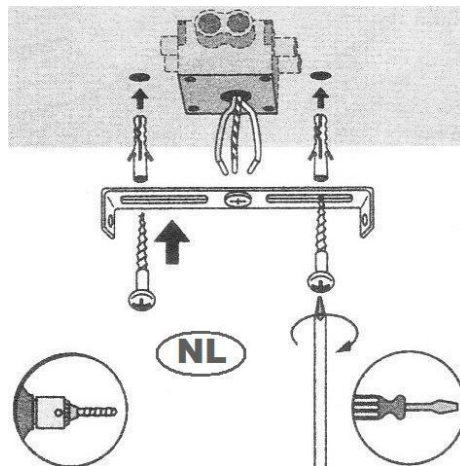

Bulb
E27 MAX. 40W