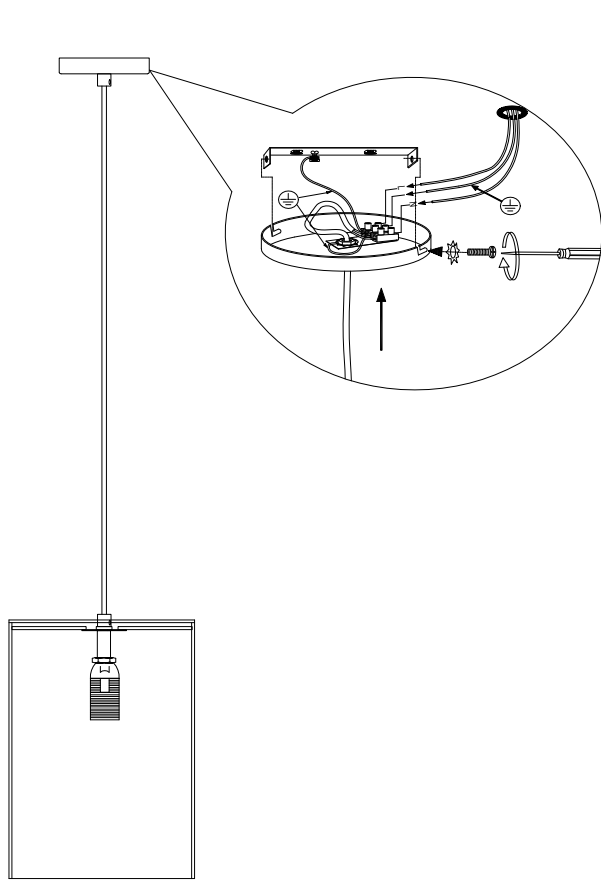

LUCIDE

Item number: 78394/01/30

Technical details

Materials used:	Metal and glass
Color:	Black and smoke
Dimmable and how is fixture dimmable	
Size:	Height: 170.5cm
	Length: 25cm
	Width: 25cm
	Net weight: 1.5kgs
Power requirements:	220-240V~50Hz
Bulb type and maximum wattage:	E27 Max 40W
Number of bulbs:	1XE27
IP degree:	IP20