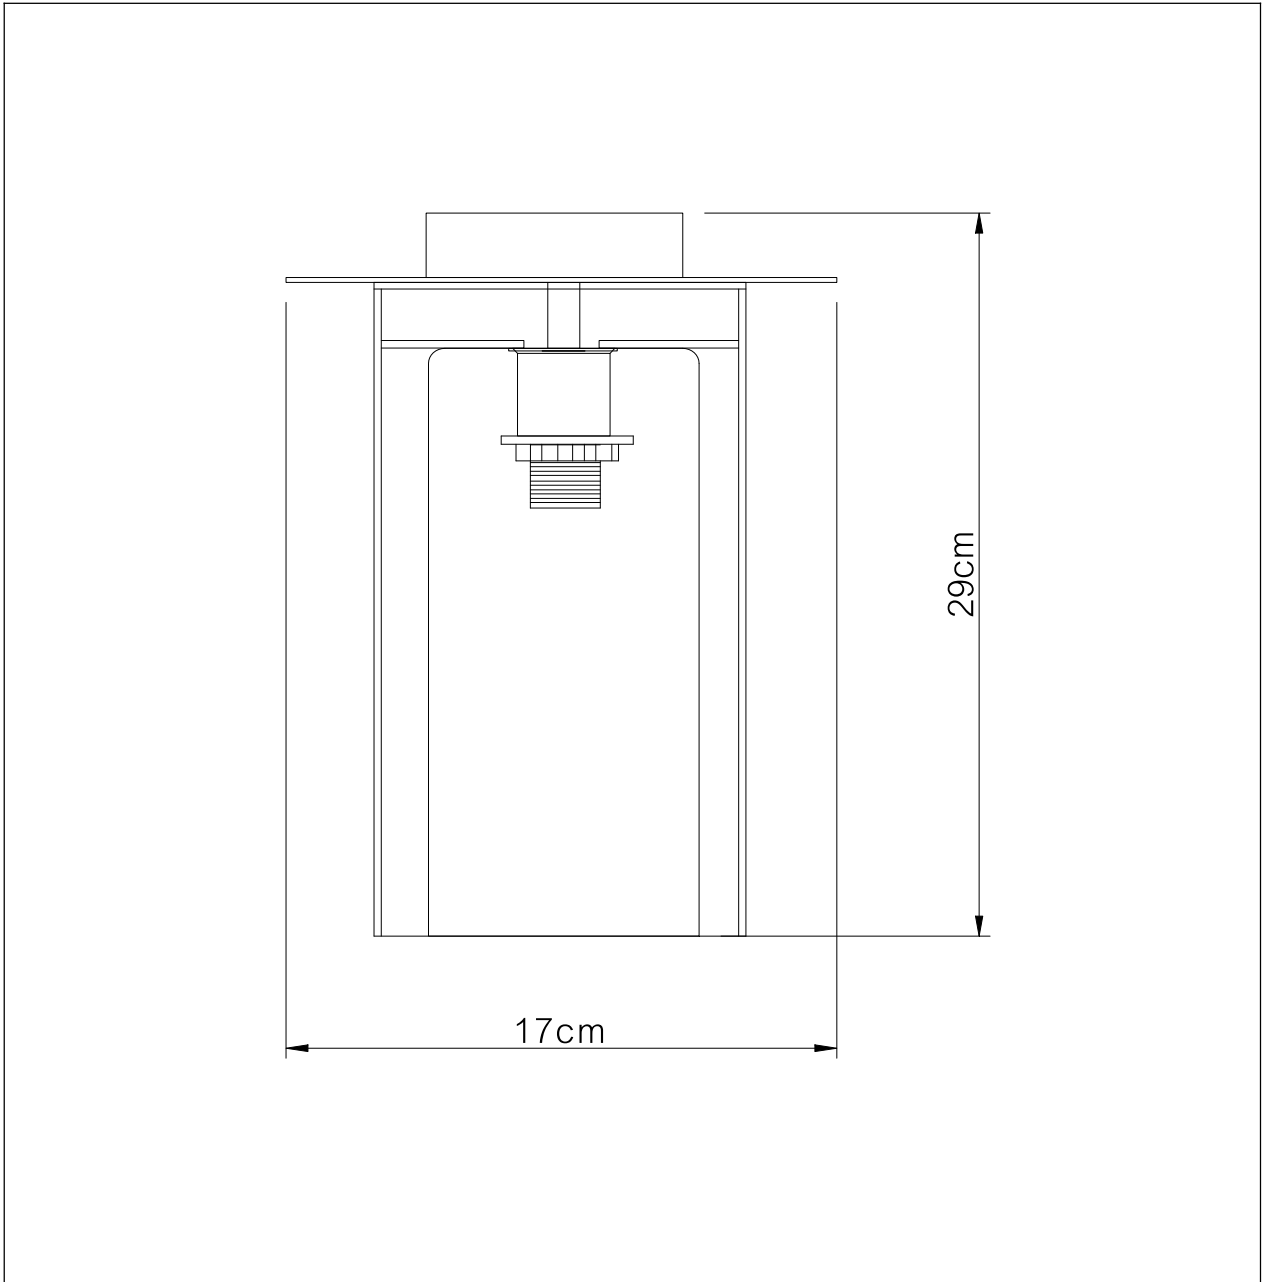

LUCIDE

Item number: 78194/01/30

Technical details

Materials used:	Metal and glass
Color:	Black and smoke
Dimmable and how is fixture dimmable	
Size:	Height: 29cm
	Length: 17cm
	Width: 17cm
	Net weight: 1.0kgs
Power requirements:	220-240V~50Hz
Bulb type and maximum wattage:	E27 Max 40W
Number of bulbs:	1XE27
IP degree:	IP20