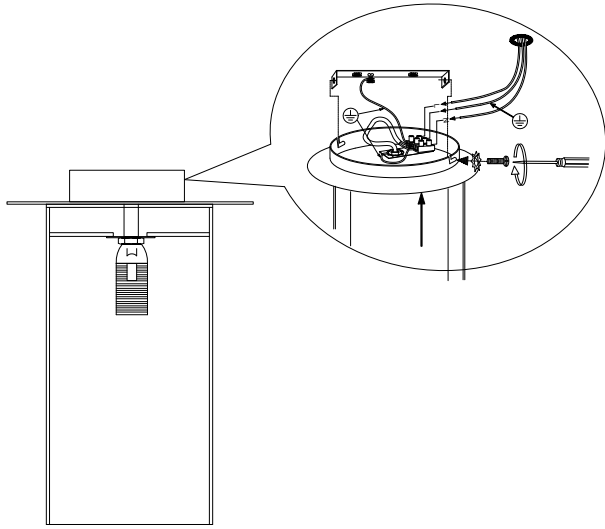

LUCIDE

Item number: 78194/01/30

Technical details

Materials used:	Metal and glass
Color:	Black and smoke
Dimmable and how is fixture dimmable	
Size:	Height: 29cm
	Length: 17cm
	Width: 17cm
	Net weight: 1.0kgs
Power requirements:	220-240V~50Hz
Bulb type and maximum wattage:	E27 Max 40W
Number of bulbs:	1XE27
IP degree:	IP20