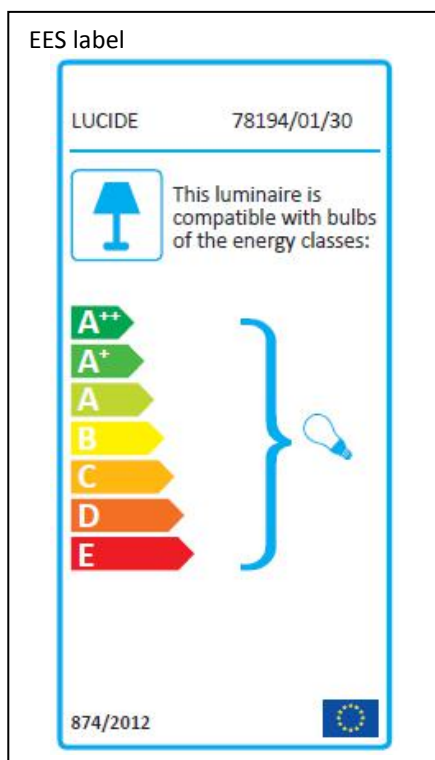

Von der Garantie ausgenommen: 1. Gebrochene Glasteile der Fassung werden nur innerhalb von 14 Tagen ab Kauf durch den Endkunden ersetzt. 2. Normaler Verschleiß, Verfärbungen aufgrund des normalen Gebrauchs. 3. Beschädigungen aufgrund externer Ursachen wie Feuer, Wasser, unsachgemäße Nutzung/ Installation oder Wartung des Produkts.

Kunden müssen das defekte Produkt/Teil und den Originalkaufbeleg einsenden, um Garantieansprüche geltend zu machen.

Deklaracja gwarancji:

LucideNV gwarantuje, że dostarczone produkty będą wolne od defektów materiałowych oraz produkcyjnych przez okres 2 lat od daty zakupu przez użytkownika końcowego, jeżeli urządzenie jest zainstalowane i prawidłowo utrzymywane zgodnie z instrukcją obsługi.

Wyłączenie z gwarancji: 1. Rozbite szkło zostanie wymienione tylko do 14 dni od momentu zakupu przez użytkownika końcowego. 2. Normalne zużycie, utrata koloru w wyniku normalnego użytkowania. 3. Uszkodzenie spowodowane czynnikami zewnętrznymi takimi, jak ogień, woda, nieprawidłowe używanie/ instalacja lub utrzymywanie produktu.

W celu uzyskania gwarancji klient musi zwrócić uszkodzony przedmiot oraz oryginalny dowód zakupu.

Other languages of the manual and further explanations can be found on our website.