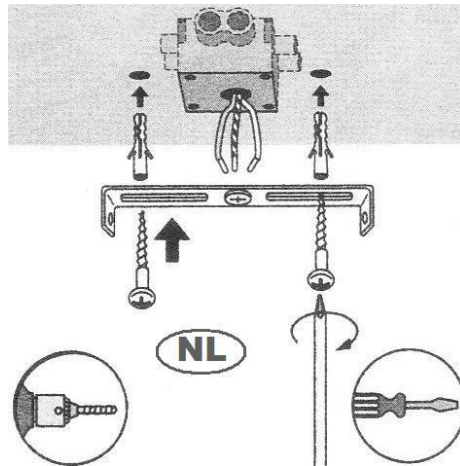

Bulb

E27 MAX. 40W