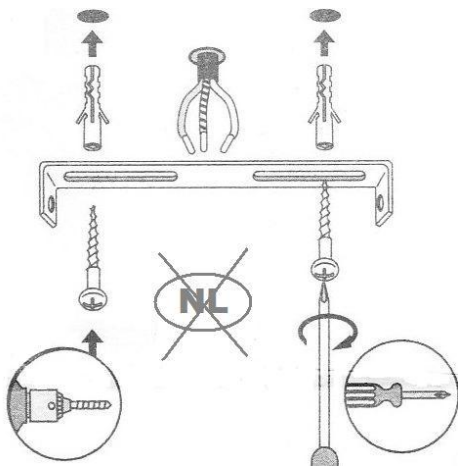

Bulb

E27 MAX. 40W