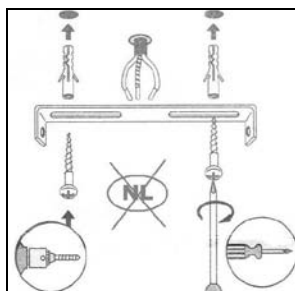

LUCIDE

Item number: 74107/12/30

Technical details

Materials used:	Aluminum
Color:	Sandy Black
Dimmable and how is fixture dimmable	
Size:	Height: 33cm
	Length: 50cm
	Width: 34cm
	Net weight: kg
Power requirements:	220-240V~50Hz
Bulb type and maximum wattage:	E27 MAX. 40W
Number of bulbs:	2pcs
IP degree:	IP20