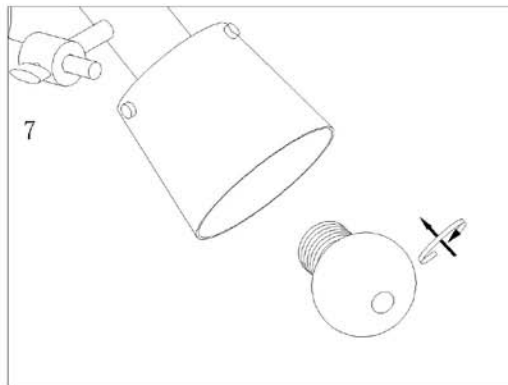

LUCIDE

Item number: 74107/12/30

Technical details

Materials used:	Aluminum
Color:	Sandy Black
Dimmable and how is fixture dimmable	
Size:	Height: 33cm
	Length: 50cm
	Width: 34cm
	Net weight: kg
Power requirements:	220-240V~50Hz
Bulb type and maximum wattage:	E27 MAX. 40W
Number of bulbs:	2pcs
IP degree:	IP20