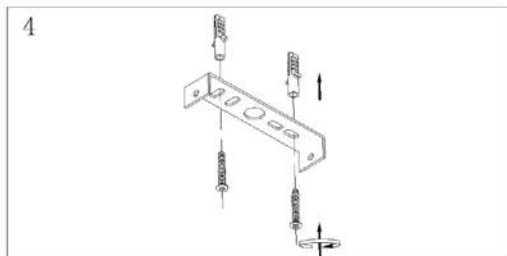

LUCIDE

Item number: 74107/12/30

Technical details

Materials used:	Aluminum
Color:	Sandy Black
Dimmable and how is fixture dimmable	
Size:	Height: 33cm
	Length: 50cm
	Width: 34cm
	Net weight: kg
Power requirements:	220-240V~50Hz
Bulb type and maximum wattage:	E27 MAX. 40W
Number of bulbs:	2pcs
IP degree:	IP20