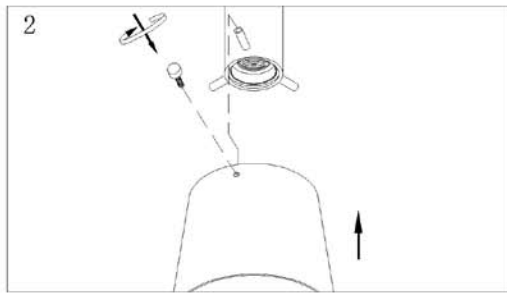

LUCIDE

Item number: 74107/12/30

Technical details

Materials used:	Aluminum
Color:	Sandy Black
Dimmable and how is fixture dimmable	
Size:	Height: 33cm
	Length: 50cm
	Width: 34cm
	Net weight: kg
Power requirements:	220-240V~50Hz
Bulb type and maximum wattage:	E27 MAX. 40W
Number of bulbs:	2pcs
IP degree:	IP20