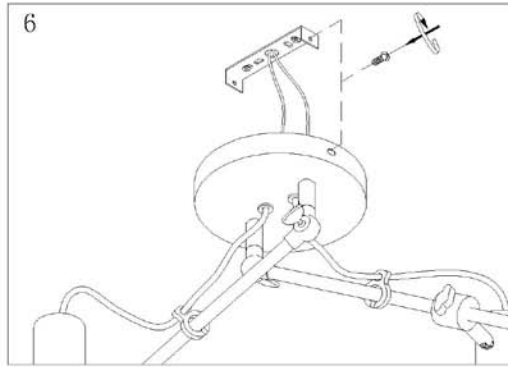

LUCIDE

Item number: 74107/12/30

Technical details

Materials used:	Aluminum
Color:	Sandy Black
Dimmable and how is fixture dimmable	
Size:	Height: 33cm
	Length: 50cm
	Width: 34cm
	Net weight: kg
Power requirements:	220-240V~50Hz
Bulb type and maximum wattage:	E27 MAX. 40W
Number of bulbs:	2pcs
IP degree:	IP20