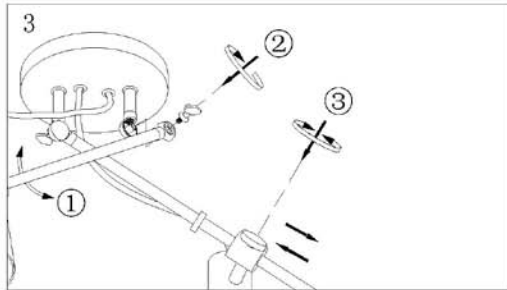

LUCIDE

Item number: 74107/12/30

Technical details

Materials used:	Aluminum
Color:	Sandy Black
Dimmable and how is fixture dimmable	
Size:	Height: 33cm
	Length: 50cm
	Width: 34cm
	Net weight: kg
Power requirements:	220-240V~50Hz
Bulb type and maximum wattage:	E27 MAX. 40W
Number of bulbs:	2pcs
IP degree:	IP20