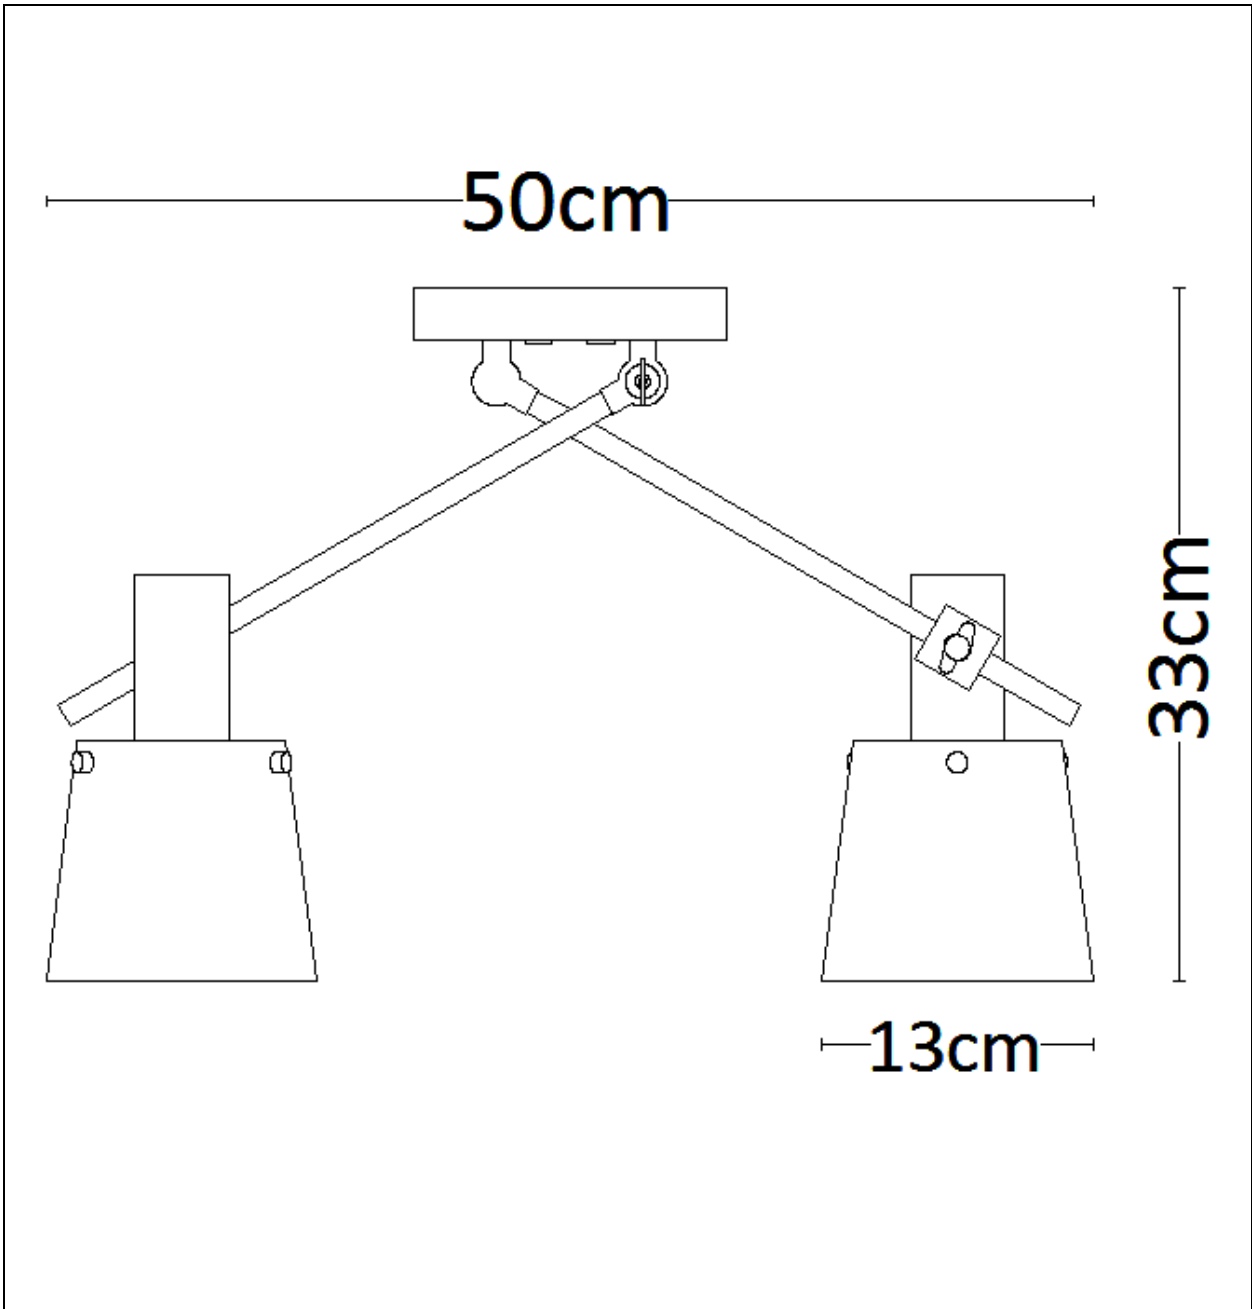

LUCIDE

Item number: 74107/12/30

Technical details

Materials used:	Aluminum
Color:	Sandy Black
Dimmable and how is fixture dimmable	
Size:	Height: 33cm
	Length: 50cm
	Width: 34cm
	Net weight: kg
Power requirements:	220-240V~50Hz
Bulb type and maximum wattage:	E27 MAX. 40W
Number of bulbs:	2pcs
IP degree:	IP20