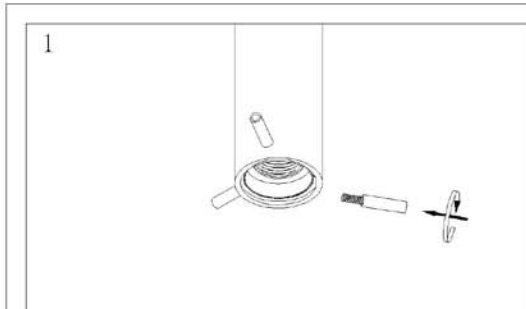

LUCIDE

Item number: 74107/12/30

Technical details

Materials used:	Aluminum
Color:	Sandy Black
Dimmable and how is fixture dimmable	
Size:	Height: 33cm
	Length: 50cm
	Width: 34cm
	Net weight: kg
Power requirements:	220-240V~50Hz
Bulb type and maximum wattage:	E27 MAX. 40W
Number of bulbs:	2pcs
IP degree:	IP20