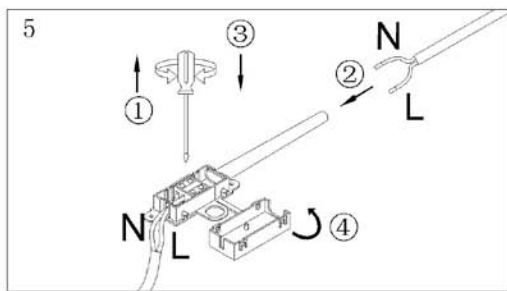

LUCIDE

Item number: 74107/12/30

Technical details

Materials used:	Aluminum
Color:	Sandy Black
Dimmable and how is fixture dimmable	
Size:	Height: 33cm
	Length: 50cm
	Width: 34cm
	Net weight: kg
Power requirements:	220-240V~50Hz
Bulb type and maximum wattage:	E27 MAX. 40W
Number of bulbs:	2pcs
IP degree:	IP20