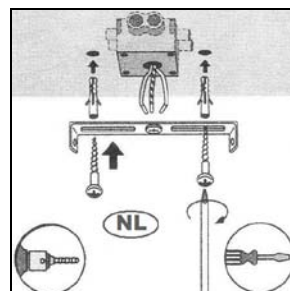

LUCIDE

Item number: 74107/12/30

Technical details

Materials used:	Aluminum
Color:	Sandy Black
Dimmable and how is fixture dimmable	
Size:	Height: 33cm
	Length: 50cm
	Width: 34cm
	Net weight: kg
Power requirements:	220-240V~50Hz
Bulb type and maximum wattage:	E27 MAX. 40W
Number of bulbs:	2pcs
IP degree:	IP20