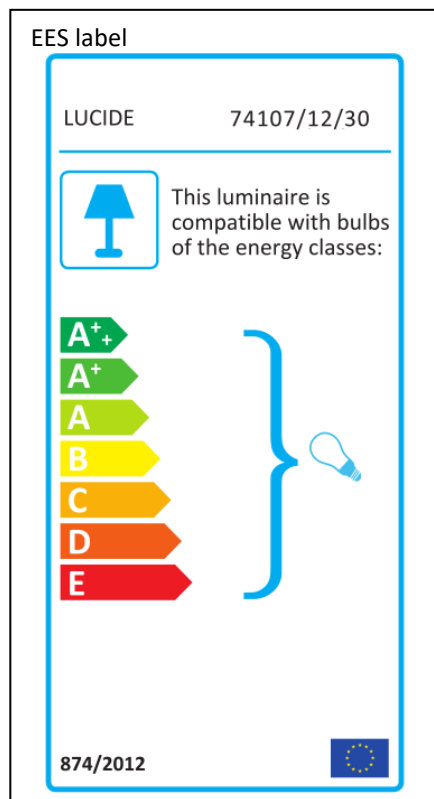

Von der Garantie ausgenommen: 1. Gebrochene Glasteile der Fassung werden nur innerhalb von 14 Tagen ab Kauf durch den Endkunden ersetzt. 2. Normaler Verschleiß, Verfärbungen aufgrund des normalen Gebrauchs. 3. Beschädigungen aufgrund externer Ursachen wie Feuer, Wasser, unsachgemäße Nutzung/ Installation oder Wartung des Produkts.

Kunden müssen das defekte Produkt/Teil und den Originalkaufbeleg einsenden, um Garantieansprüche geltend zu machen.

Deklaracja gwarancji:

LucideNV gwarantuje, że dostarczone produkty będą wolne od defektów materiałowych oraz produkcyjnych przez okres 2 lat od daty zakupu przez użytkownika końcowego, jeżeli urządzenie jest zainstalowane i prawidłowo utrzymywane zgodnie z instrukcją obsługi.

Wyłączenie z gwarancji: 1. Rozbite szkło zostanie wymienione tylko do 14 dni od momentu zakupu przez użytkownika końcowego. 2. Normalne zużycie, utrata koloru w wyniku normalnego użytkowania. 3. Uszkodzenie spowodowane czynnikami zewnętrznymi takimi, jak ogień, woda, nieprawidłowe używanie/ instalacja lub utrzymywanie produktu.

W celu uzyskania gwarancji klient musi zwrócić uszkodzony przedmiot oraz oryginalny dowód zakupu.

Other languages of the manual and further explanations can be found on our website.