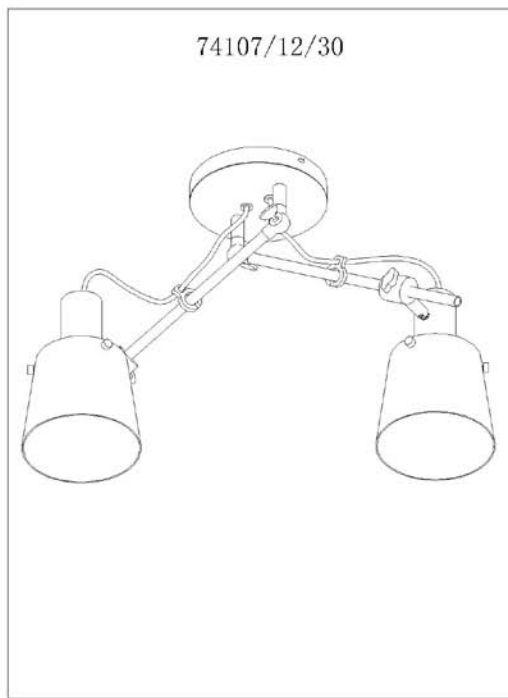

LUCIDE

Item number: 74107/12/30

Technical details

Materials used:	Aluminum
Color:	Sandy Black
Dimmable and how is fixture dimmable	
Size:	Height: 33cm
	Length: 50cm
	Width: 34cm
	Net weight: kg
Power requirements:	220-240V~50Hz
Bulb type and maximum wattage:	E27 MAX. 40W
Number of bulbs:	2pcs
IP degree:	IP20