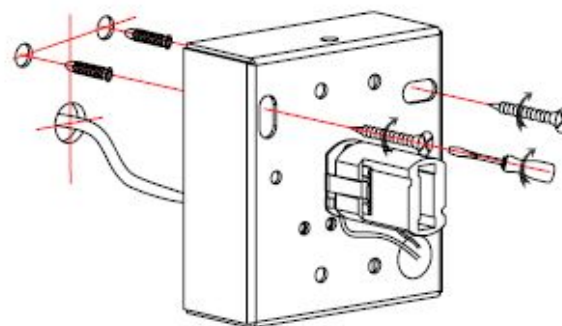

Line drawing of the item

Item number:35203/13/31

# Installation drawing

1

2

3

4

5

### Technical details

materials used:	Gypsum	
color:	white	
dimmable and how is the fixture dimmable:		
size:	Height:	128mm
	Length:	130mm
	Width:	150mm
	Net Weight:	0.9KGS
power requirements:	220~240V~50HZ/60HZ	
bulb type and maximum Wattage:	G9	Max.40W
number of bulbs:	1xG9	
IP degree:	IP20	