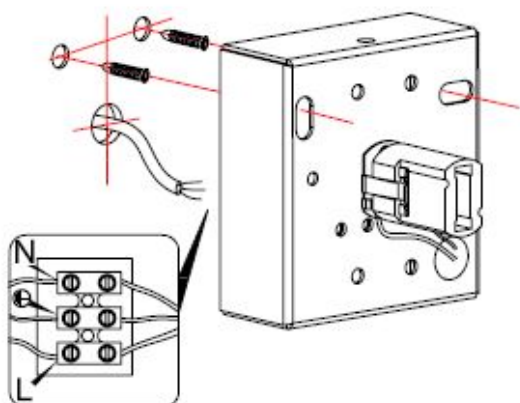

Line drawing of the item

Item number:35203/13/31

# Installation drawing

1

2

3

4

5

### Technical details

materials used:	Gypsum	
color:	white	
dimmable and how is the fixture dimmable:		
size:	Height:	128mm
	Length:	130mm
	Width:	150mm
	Net Weight:	0.9KGS
power requirements:	220~240V~50HZ/60HZ	
bulb type and maximum Wattage:	G9	Max.40W
number of bulbs:	1xG9	
IP degree:	IP20	