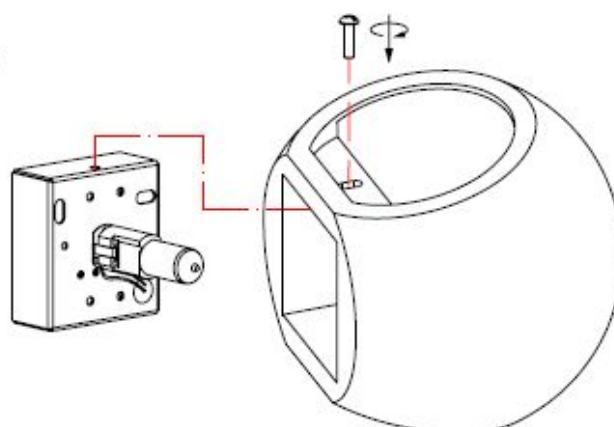

# Installation drawing

1

2

3

4

5

### Technical details

materials used:	Gypsum	
color:	white	
dimmable and how is the fixture dimmable:		
size:	Height:	128mm
	Length:	130mm
	Width:	150mm
	Net Weight:	0.9KGS
power requirements:	220~240V~50HZ/60HZ	
bulb type and maximum Wattage:	G9	Max.40W
number of bulbs:	1xG9	
IP degree:	IP20	