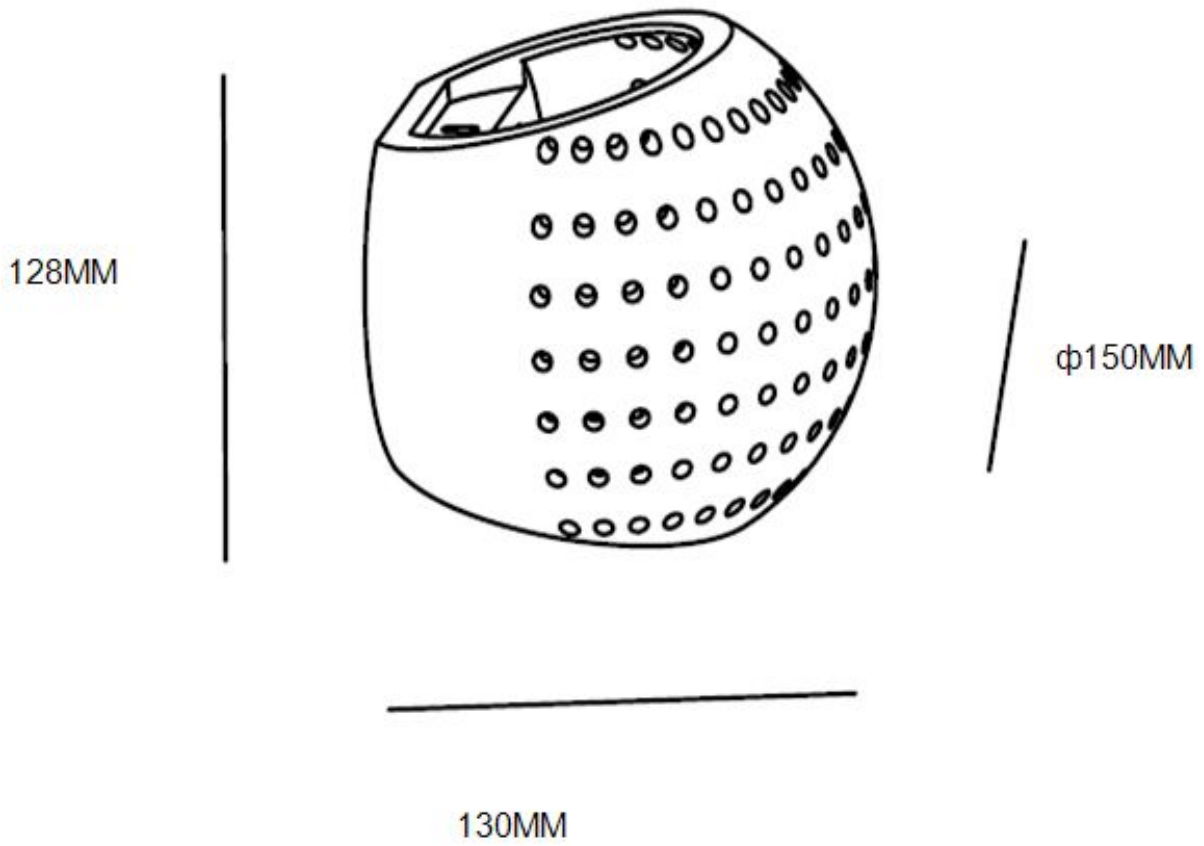

Line drawing of the item

Item number:35203/13/31

### Technical details

materials used:	Gypsum	
color:	white	
dimmable and how is the fixture dimmable:		
size:	Height:	128mm
	Length:	130mm
	Width:	150mm
	Net Weight:	0.9KGS
power requirements:	220~240V~50HZ/60HZ	
bulb type and maximum Wattage:	G9	Max.40W
number of bulbs:	1xG9	
IP degree:	IP20	