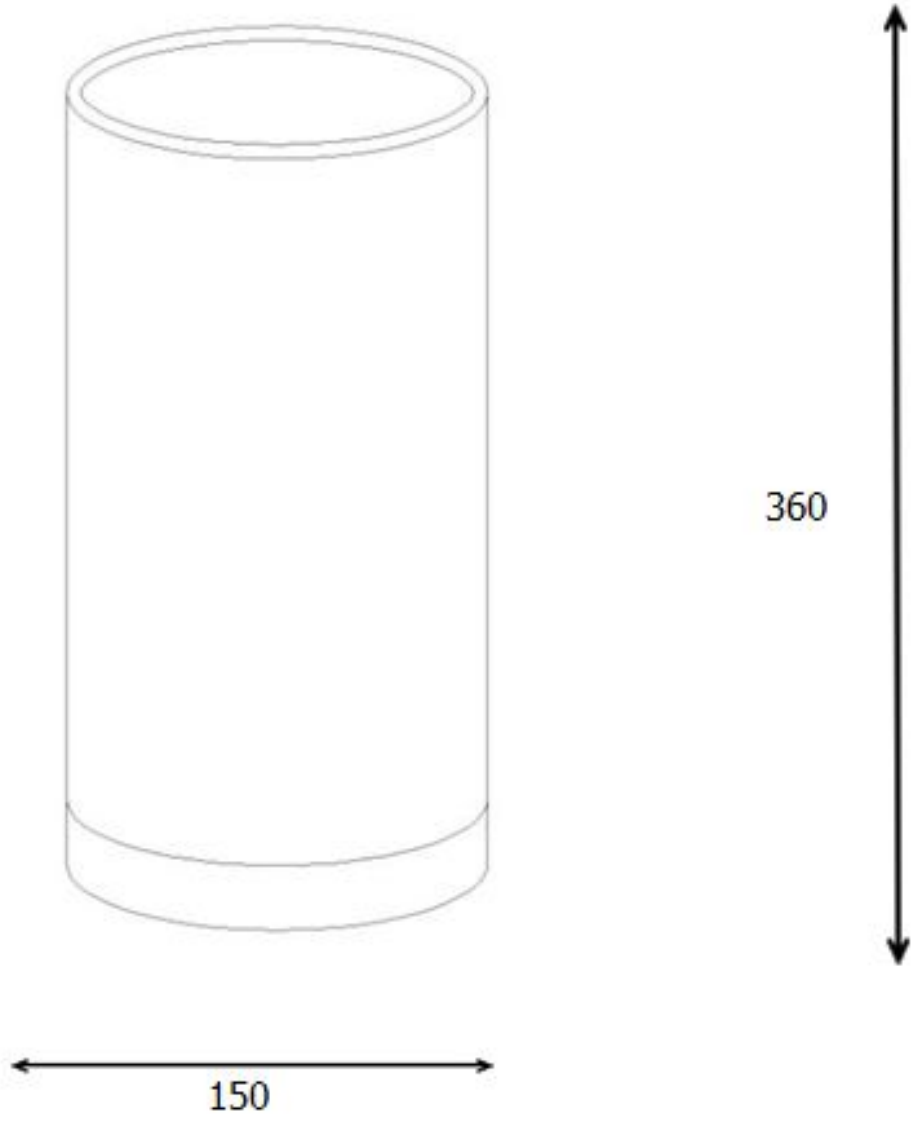

Line drawing of the item (with outline dimensions)

Item number: 34514/01/99

Installation drawing (the same as it in its instruction manual)

## Technical details

materials used:	Table lamp	
color:	White	
dimmable and how is the fixture dimmable:		
size:	Height:	36cm
	Length:	
	Width:	15cm
	Net Weight:	1.00KG
power requirements:	220V-240V~50Hz	
bulb type and maximum Wattage:	E14 Max.40W	
number of bulbs:	1XE14	
IP degree:	IP20	