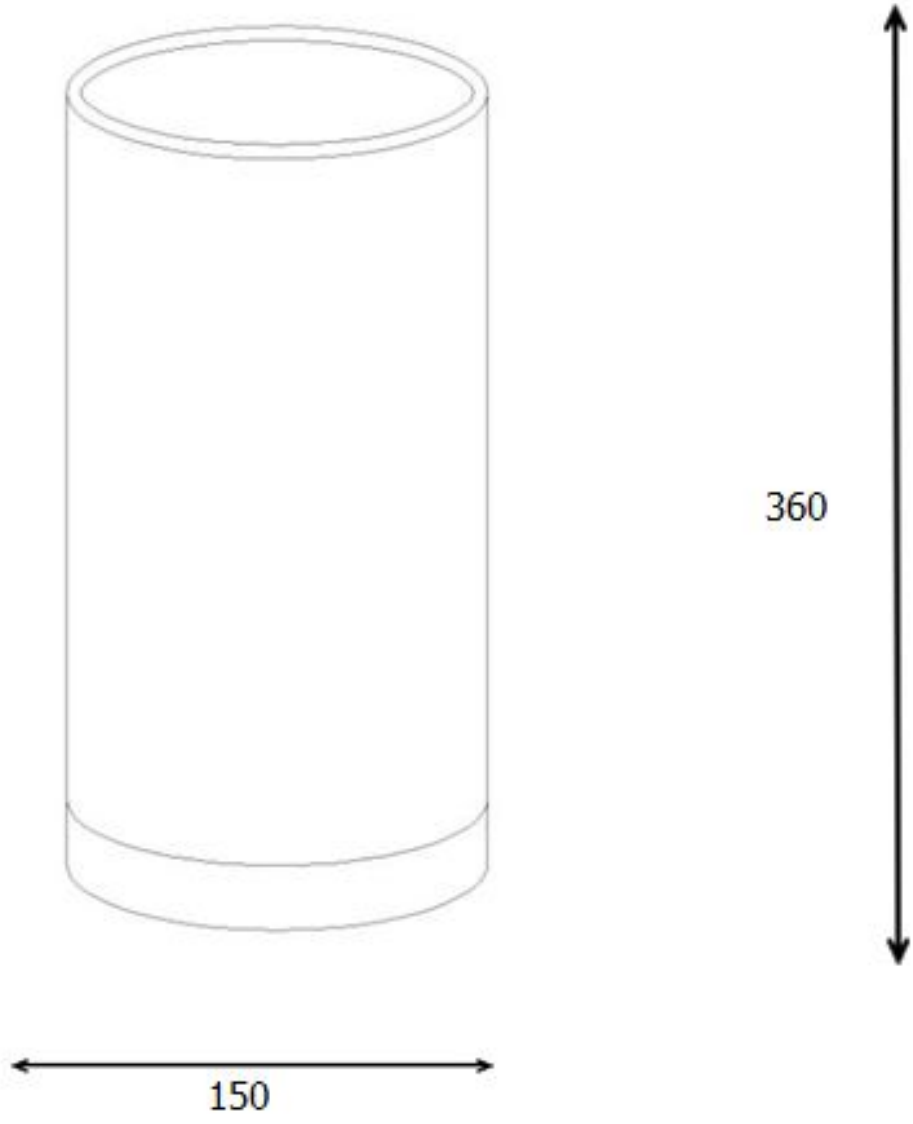

Line drawing of the item (with outline dimensions)

Item number: 34515/01/99

Installation drawing (the same as it in its instruction manual)

Technical details

materials used:	Table lamp	
color:	White	
dimnable and how is the fixture dimmable:		
size:	Height:	36cm
	Length:	
	Width:	15cm
	Net Weight:	1.00KG
power requirements:	220V-240V~50Hz	
bulb type and maximum Wattage:	E14 Max.40W	
number of bulbs:	1XE14	
IP degree:	IP20	