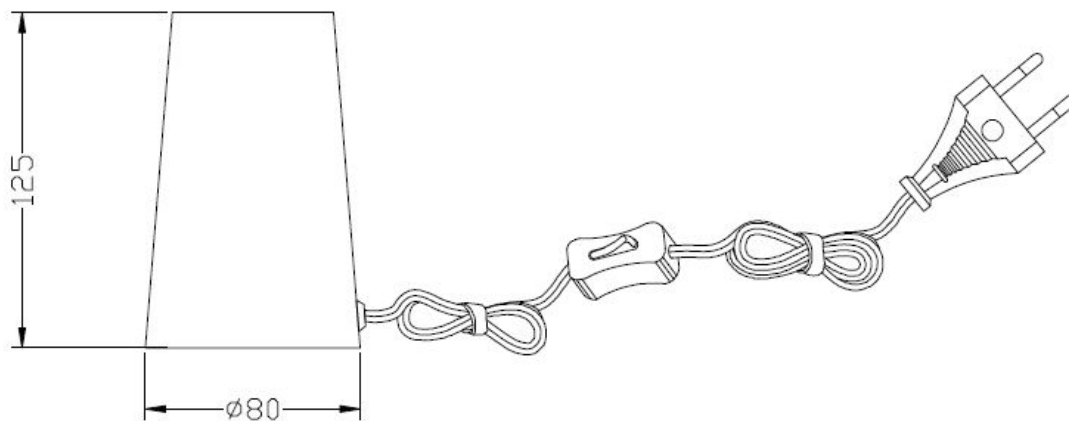

Line drawing of the item (with outline dimensions)

Item number: 34517/04/41

Installation drawing (the same as it in its instruction manual)

Technical details

materials used:	Table lamp base	
color:	Grey	
dimmable and how is the fixture dimmable:		
size:	Height:	12.5cm
	Length:	
	Width:	8cm
	Net Weight:	0.75KG
power requirements:	220V-240V~50Hz	
bulb type and maximum Wattage:	1xE27 /4W/2700K/460LM	
number of bulbs:	1XE27	
IP degree:	IP20	